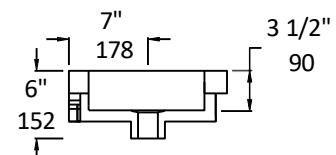

Specifications:

Installation:	Wall-mount, vanity-top, or self rimming
Exterior Dimensions:	39 3/8" w x 14" d 6" h
Material:	Porcelain
Weight:	38 lbs
Overflow:	Yes
Finishes:	001 - White
Faucet Holes:	00 - no hole 01 - one hole
Cutout Size:	39 1/8" x 13 1/4" (template available upon request)
Faucet Hole Size:	Ø 1 3/8"
Drain Hole Size:	Ø 1 3/4"

LACAVA reserves the right to revise any dimension or information on this sheet without notice. Dimensions are nominal and may vary within an industry accepted tolerance of 1/4". Drawings provided herein are meant to give the user an idea of the product and are not made to scale.