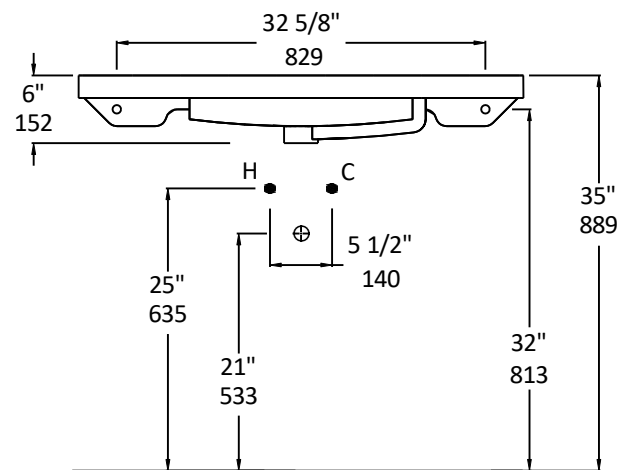

Specifications:

Installation:	Wall-mount, vanity-top, or self rimming
Exterior Dimensions:	39 3/8" w x 14" d 6" h
Material:	Porcelain
Weight:	38 lbs
Overflow:	Yes
Finishes:	001 - White
Faucet Holes:	00 - no hole 01 - one hole
Cutout Size:	39 1/8" x 13 1/4" (template available upon request)
Faucet Hole Size:	Ø 1 3/8"
Drain Hole Size:	Ø 1 3/4"

Features:

- Porcelain sink with overflow
- Unglazed back wall - it must be installed against a wall
- Location of wall-mount holes is approximate
- Wall-mounting bolts are included
- Glazed bottom
- Current cut-out template can be requested

Codes + Standards:

- Meets and exceeds applicable national codes and standards

Recommended Items:

- Furniture
 - DIM-W-40 - Wall-mount under-counter vanity with open cubbies on the left, on the right, and two doors in the center
 - DIM-BX-40 - Floor-standing metal console stand with a towel bar and optional shelf
- Drain with overflow
 - 7100-17
 - 7100-130F
 - 7100-160F

LACAVA reserves the right to revise any dimension or information on this sheet without notice. Dimensions are nominal and may vary within an industry accepted tolerance of 1/4". Drawings provided herein are meant to give the user an idea of the product and are not made to scale.