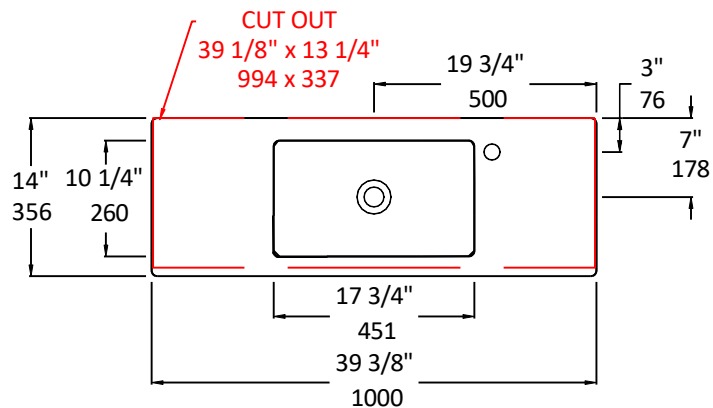

Specifications:

Installation:	Wall-mount, vanity-top, or self rimming
Exterior Dimensions:	39 3/8" w x 14" d 6" h
Material:	Porcelain
Weight:	38 lbs
Overflow:	Yes
Finishes:	001 - White
Faucet Holes:	00 - no hole 01 - one hole
Cutout Size:	39 1/8" x 13 1/4" (template available upon request)
Faucet Hole Size:	Ø 1 3/8"
Drain Hole Size:	Ø 1 3/4"

Codes + Standards:

- Meets and exceeds applicable national codes and standards

Recommended Items:

- Furniture
 - DIM-W-40 - Wall-mount under-counter vanity with open cubbies on the left, on the right, and two doors in the center
 - DIM-BX-40 - Floor-standing metal console stand with a towel bar and optional shelf
- Drain with overflow
 - 7100-17
 - 7100-130F
 - 7100-160F

LACAVA reserves the right to revise any dimension or information on this sheet without notice. Dimensions are nominal and may vary within an industry accepted tolerance of 1/4". Drawings provided herein are meant to give the user an idea of the product and are not made to scale.