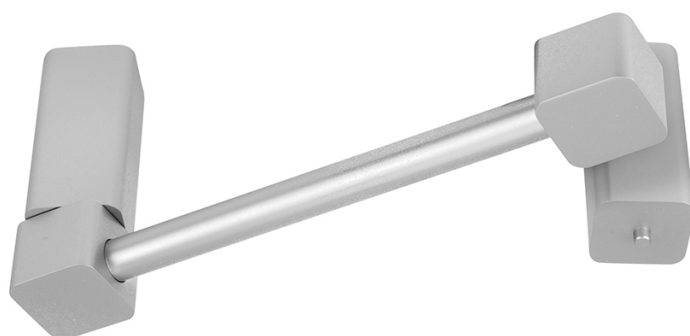

CUBIX® Pivoting Toilet Paper Holder

Model #: 5401-TPPIV-

FEATURES:

- All brass pivoting toilet paper holder
- Universal mounting hardware included
- 3 3/8" projection
- Blocking required for proper installation
- Fits standard toilet tissue roll
- Not available in BKN, PCU, & PG

AVAILABLE FINISHES:

Polished Chrome (PCH)	Satin Chrome (SC)	Bronze Umber (BU)
Satin Nickel (SN)	Pewter (PEW)	Caramel Bronze (CB)
Polished Nickel (PN)	Antique Brass (AB)	Antique Copper (ACU)
Oil-Rubbed Bronze (ORB)	Polished Brass (PB)	Polished Copper (PCU)
Vintage Bronze (VB)	Satin Brass (SB)	Matte Black (MBK)
Satin Gold (SG)	Polished Gold (PG)	Black Nickel (BKN)
White (WH)	Unlacquered Brass (ULB)	Satin Cooper (SCU)
Almond (ALD)	Amber (AMB)	Azure Blue (AZB)
Coral (COR)	Mint Green (GRN)	Stone Grey (GRY)
Lilac (LAC)	Light Blue (LBL)	Limon (LIM)
Plum (PLM)	Pink (PNK)	Red (RED)
Graphite (GPH)	Aged Unlacquered Brass (AUB)	