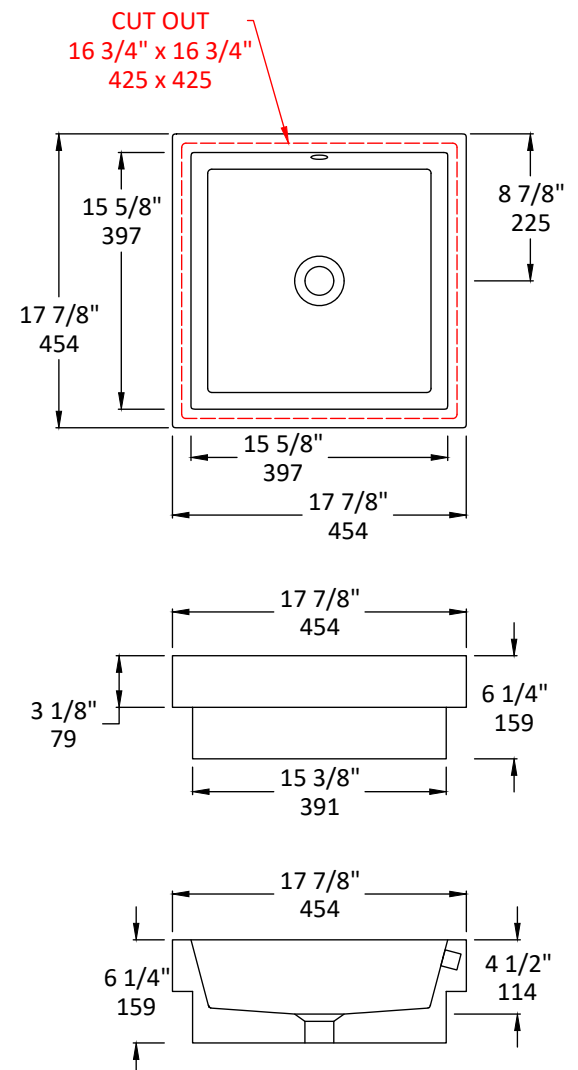

Specifications:

Installation:	Drop-in
Exterior Dimensions:	17 7/8" w x 17 7/8" d x 6 1/4" h
Material:	Porcelain
Weight:	28 lbs
Overflow:	Yes
Finishes:	001 - White
Faucet Holes:	N/A
Cut-out Size:	16 3/4" x 16 3/4" (template available upon request)
Drain Hole Size:	Ø 1 3/4"

Recommended Items:

- European drain with overflow
 - 7100-130F
 - 7100-160F

LACAVA reserves the right to revise any dimension or information on this sheet without notice. Dimensions are nominal and may vary within an industry accepted tolerance of 1/4". Drawings provided herein are meant to give the user an idea of the product and are not made to scale.