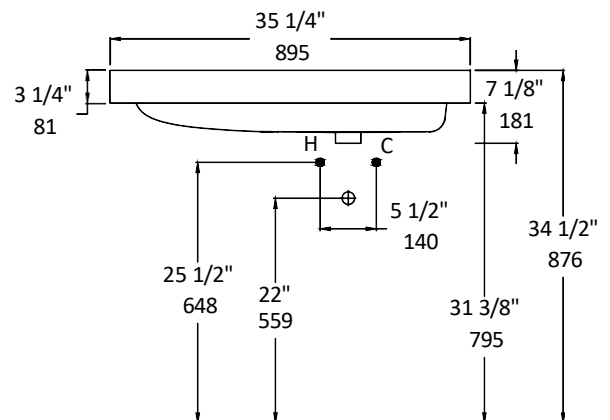

Specifications:

Installation:	Vanity-top
Exterior Dimensions:	35 1/4" w x 18 1/4" d x 7 1/8" h
Material:	Porcelain
Weight:	62 lbs
Overflow:	Yes
Finishes:	001 - White
Faucet Holes:	00 - no hole 01 - one centered hole 02 - two hole - center and right, 4" spread 03 - three hole, 8" spread
Cutout Size:	20" x 16 1/4" (template available upon request)
Faucet Hole Size:	Ø 1 3/8"
Drain Hole Size:	Ø 1 3/4"

LACAVA reserves the right to revise any dimension or information on this sheet without notice. Dimensions are nominal and may vary within an industry accepted tolerance of 1/4". Drawings provided herein are meant to give the user an idea of the product and are not made to scale.