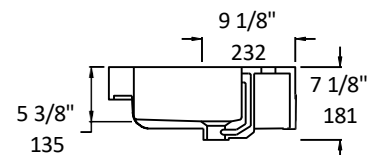

Specifications:

Installation:	Vanity-top
Exterior Dimensions:	35 1/4" w x 18 1/4" d x 7 1/8" h
Material:	Porcelain
Weight:	62 lbs
Overflow:	Yes
Finishes:	001 - White
Faucet Holes:	00 - no hole 01 - one centered hole 02 - two hole - center and right, 4" spread 03 - three hole, 8" spread
Cutout Size:	20" x 16 1/4" (template available upon request)
Faucet Hole Size:	Ø 1 3/8"
Drain Hole Size:	Ø 1 3/4"

LACAVA reserves the right to revise any dimension or information on this sheet without notice. Dimensions are nominal and may vary within an industry accepted tolerance of 1/4". Drawings provided herein are meant to give the user an idea of the product and are not made to scale.