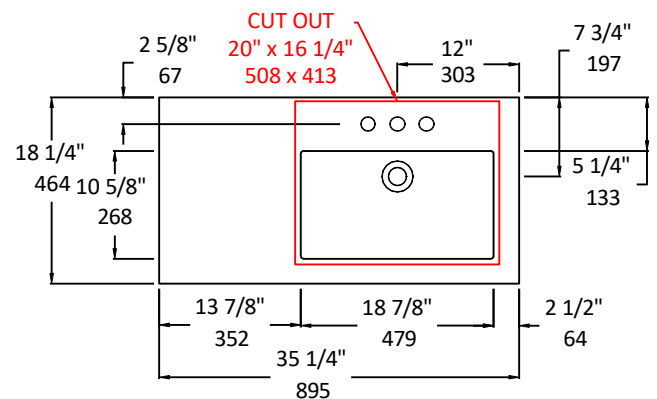

Specifications:

Installation:	Vanity-top
Exterior Dimensions:	35 1/4" w x 18 1/4" d x 7 1/8" h
Material:	Porcelain
Weight:	62 lbs
Overflow:	Yes
Finishes:	001 - White
Faucet Holes:	00 - no hole 01 - one centered hole 02 - two hole - center and right, 4" spread 03 - three hole, 8" spread
Cutout Size:	20" x 16 1/4" (template available upon request)
Faucet Hole Size:	Ø 1 3/8"
Drain Hole Size:	Ø 1 3/4"

LACAVA reserves the right to revise any dimension or information on this sheet without notice. Dimensions are nominal and may vary within an industry accepted tolerance of 1/4". Drawings provided herein are meant to give the user an idea of the product and are not made to scale.