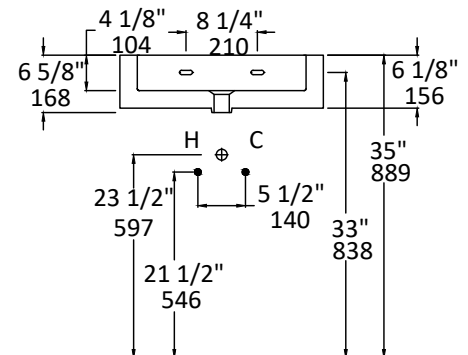

## Specifications:

<b>Installation:</b>	Vanity-top, wall-mount, or on-counter
<b>Exterior Dimensions:</b>	23 1/2" w x 18 1/2" d x 6 1/4" h
<b>Material:</b>	Porcelain
<b>Weight:</b>	56 lbs
<b>Overflow:</b>	Yes
<b>Finishes:</b>	001 - White
<b>Faucet Holes:</b>	00 - no hole 01 - one centered hole 02 - two hole - center and right, 4" spread 03 - three hole, 8" spread
<b>Cutout Size:</b>	12" x 12" (template available upon request)
<b>Faucet Hole Size:</b>	Ø 1 3/8"
<b>Drain Hole Size:</b>	Ø 1 3/4"

LACAVA reserves the right to revise any dimension or information on this sheet without notice. Dimensions are nominal and may vary within an industry accepted tolerance of 1/4". Drawings provided herein are meant to give the user an idea of the product and are not made to scale.