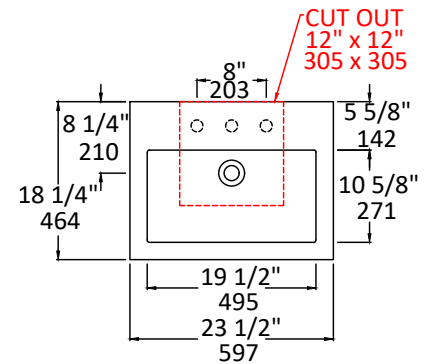

## Specifications:

<b>Installation:</b>	Vanity-top, wall-mount, or on-counter
<b>Exterior Dimensions:</b>	23 1/2" w x 18 1/2" d x 6 1/4" h
<b>Material:</b>	Porcelain
<b>Weight:</b>	56 lbs
<b>Overflow:</b>	Yes
<b>Finishes:</b>	001 - White
<b>Faucet Holes:</b>	00 - no hole 01 - one centered hole 02 - two hole - center and right, 4" spread 03 - three hole, 8" spread
<b>Cutout Size:</b>	12" x 12" (template available upon request)
<b>Faucet Hole Size:</b>	Ø 1 3/8"
<b>Drain Hole Size:</b>	Ø 1 3/4"

LACAVA reserves the right to revise any dimension or information on this sheet without notice. Dimensions are nominal and may vary within an industry accepted tolerance of 1/4". Drawings provided herein are meant to give the user an idea of the product and are not made to scale.