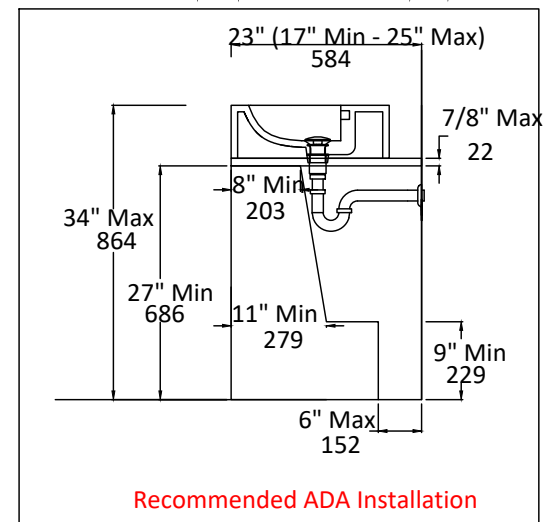

## Specifications:

<b>Installation:</b>	Vanity-top, wall-mount, or on-counter
<b>Exterior Dimensions:</b>	23 1/2" w x 18 1/2" d x 6 1/4" h
<b>Material:</b>	Porcelain
<b>Weight:</b>	56 lbs
<b>Overflow:</b>	Yes
<b>Finishes:</b>	001 - White
<b>Faucet Holes:</b>	00 - no hole 01 - one centered hole 02 - two hole - center and right, 4" spread 03 - three hole, 8" spread
<b>Cutout Size:</b>	12" x 12" (template available upon request)
<b>Faucet Hole Size:</b>	Ø 1 3/8"
<b>Drain Hole Size:</b>	Ø 1 3/4"

LACAVA reserves the right to revise any dimension or information on this sheet without notice. Dimensions are nominal and may vary within an industry accepted tolerance of 1/4". Drawings provided herein are meant to give the user an idea of the product and are not made to scale.