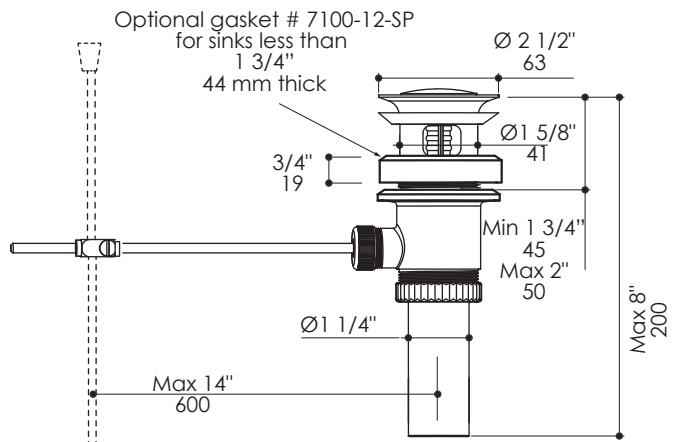

Drain Item #7100-12

Features:

- Pop-up drain for European sinks with overflow
- Brass construction
- Can connect to most faucets with pop-up
- Includes 1 1/4" tailpiece adapter

Finish Options:

- CR - Polished Chrome
- PN - Polished Nickel
- NI - Brushed Nickel
- BG - Brushed Gold
- 44 - Matte Black

Product Specifications:

Notes:

Drawings provided herein are meant to give the user an idea of the product and are not made to scale. The size in inches is rounded up to the nearest 1/16".

LACAVA is committed to the highest level of customer service. Please feel free to contact us at 1-773-637-9600 or by email at info@lacava.com for technical assistance or any general inquiries.