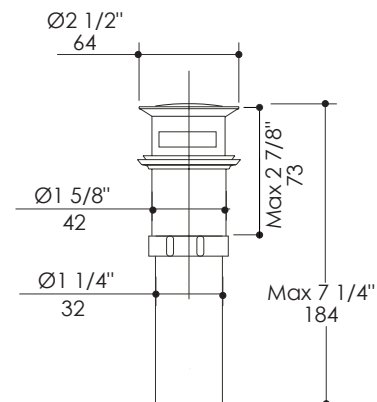

Features:

- Click-clack drain for European sinks
- Brass construction
- With or without overflow
- Works with stainless steel and concrete sinks
- Seals water by pressing down on dome plug

Overflow Options:

- 7100-15 - Drain with no overflow holes
- 7100-15OF - Drain with overflow holes

Finish Options:

- CR - Polished Chrome
- PN - Polished Nickel
- NI - Brushed Nickel
- BG - Brushed Gold
- 44 - Matte Black
- TN - Titanium
- BB - Brushed Bronze
- BK - Black Chrome

Recommended Items:

- Stainless steel sinks 7200, 7400-12
- Concrete sinks
- Porcelain sinks