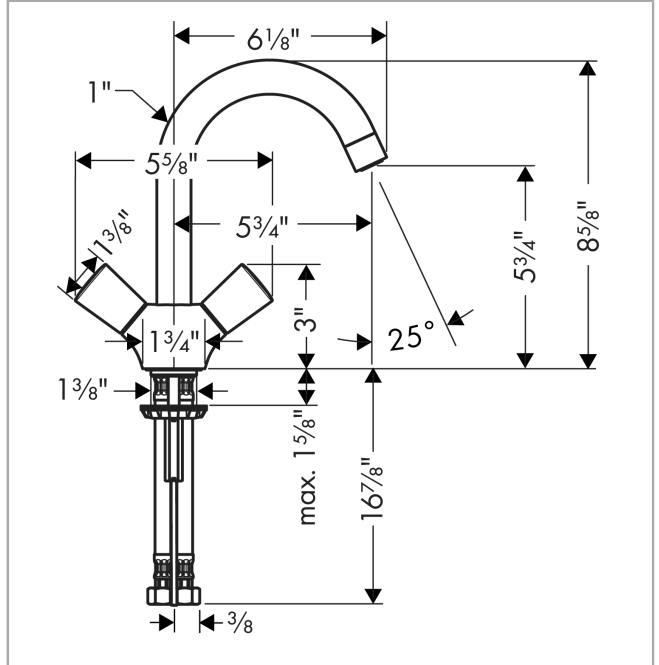

**Logis**

**Single-Hole Faucet 150 with Swivel Spout and Pop-Up Drain, 1.2 GPM**

Finish: **chrome** Part no. : **71222001**

**Description**

**Features**

- Handle variant: Cylinder
- Swivel range 120°
- Spray modes: aerated spray
- Max. flow: 1.2 GPM (4.5 L/Min)
- Ceramic valves hot/cold 90°
- Includes pop-up drain

**Item details**

List Price \$ 252.00

**Technology**

**Compliance / Sustainability**

**Product image**

**Scale drawing**

**Logis**

**Single-Hole Faucet 150 with Swivel Spout and Pop-Up Drain, 1.2 GPM**

Finish: **chrome** Part no. : **71222001**

**Exploded drawing**

Year of production: >07/16

**Logis**

**Single-Hole Faucet 150 with Swivel Spout and Pop-Up Drain, 1.2 GPM**

Finish: **chrome** Part no. : **71222001**

**Spare parts list**

Year of production: >07/16

Pos.	Description	Part no.	Price	PU
1	spout cpl.	96521000	-	1
2	aerator M24x1 (4,5 l/min)	92877000	-	1
3	sealing set	92646000	-	1
4	screw	97662000	-	1
5	O-Ring 14x2,5	98189000	-	1
6	locating ring	95579000	-	1
7	axialring	97558000	-	1
8	O-ring 12x2	98214000	-	1
9	screw M8 x 68	97736000	-	1
10	seal Ø 42	98722000	-	1
11	fixing set	96016000	-	1
12	connection hose 18½" M8x0,75 3/8"	96321001	-	1
13	pull rod	96657000	-	1
14	handle	92221000	-	1
15	handle fixing set	94184000	-	1
16	set of color-rings cold / hot water	92225000	-	1
17	shut off unit right closing	94009000	-	1
a	pop up waste	88509000	-	1