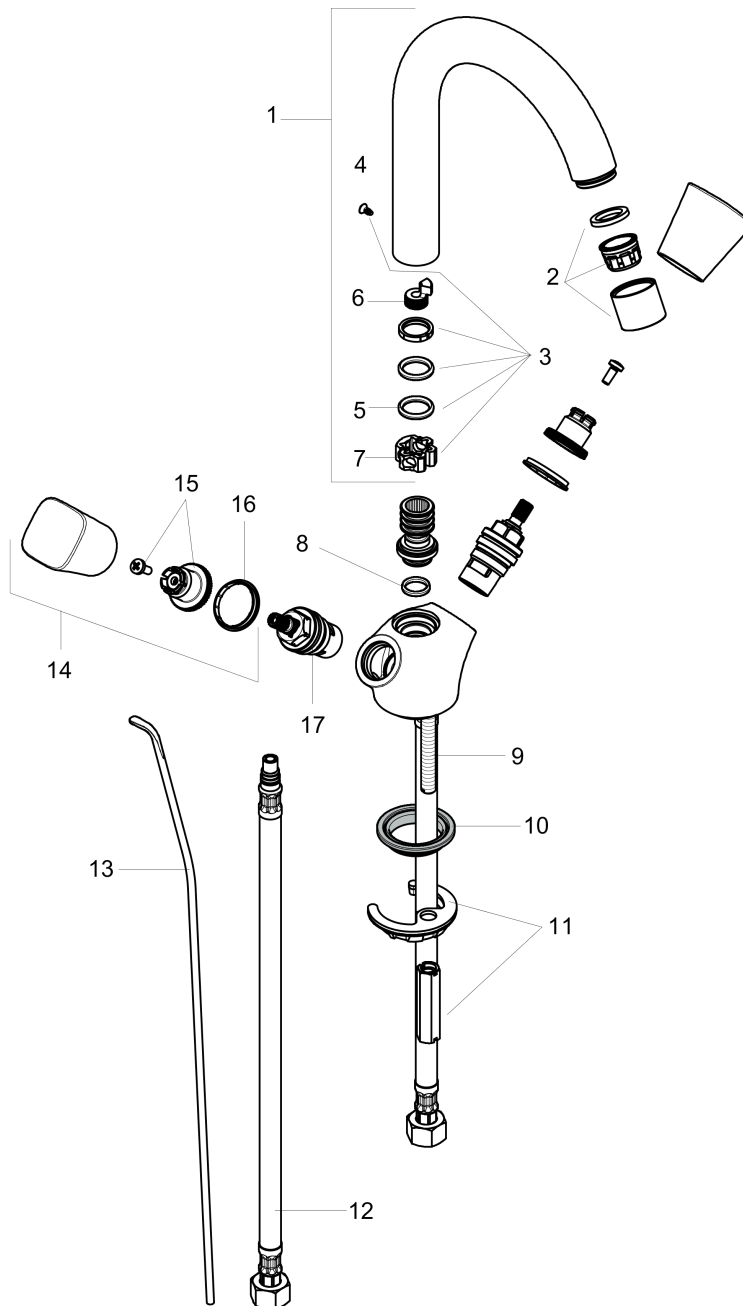

**Logis**

**Single-Hole Faucet 150 with Swivel Spout and Pop-Up Drain, 1.2 GPM**

Finish: **chrome** Part no. : **71222001**

**Description**

**Features**

- Handle variant: Cylinder
- Swivel range 120°
- Spray modes: aerated spray
- Max. flow: 1.2 GPM (4.5 L/Min)
- Ceramic valves hot/cold 90°
- Includes pop-up drain

**Item details**

List Price \$ 252.00

**Technology**

**Compliance / Sustainability**

**Product image**

**Scale drawing**

**Logis**

**Single-Hole Faucet 150 with Swivel Spout and Pop-Up Drain, 1.2 GPM**

Finish: **chrome** Part no. : **71222001**

**Exploded drawing**

Year of production: >07/16

**Logis**

**Single-Hole Faucet 150 with Swivel Spout and Pop-Up Drain, 1.2 GPM**

Finish: **chrome** Part no. : **71222001**

**Spare parts list**

Year of production: >07/16

Pos.	Description	Part no.	Price	PU
1	spout cpl.	96521000	-	1
2	aerator M24x1 (4,5 l/min)	92877000	-	1
3	sealing set	92646000	-	1
4	screw	97662000	-	1
5	O-Ring 14x2,5	98189000	-	1
6	locating ring	95579000	-	1
7	axialring	97558000	-	1
8	O-ring 12x2	98214000	-	1
9	screw M8 x 68	97736000	-	1
10	seal Ø 42	98722000	-	1
11	fixing set	96016000	-	1
12	connection hose 18½" M8x0,75 3/8"	96321001	-	1
13	pull rod	96657000	-	1
14	handle	92221000	-	1
15	handle fixing set	94184000	-	1
16	set of color-rings cold / hot water	92225000	-	1
17	shut off unit right closing	94009000	-	1
a	pop up waste	88509000	-	1