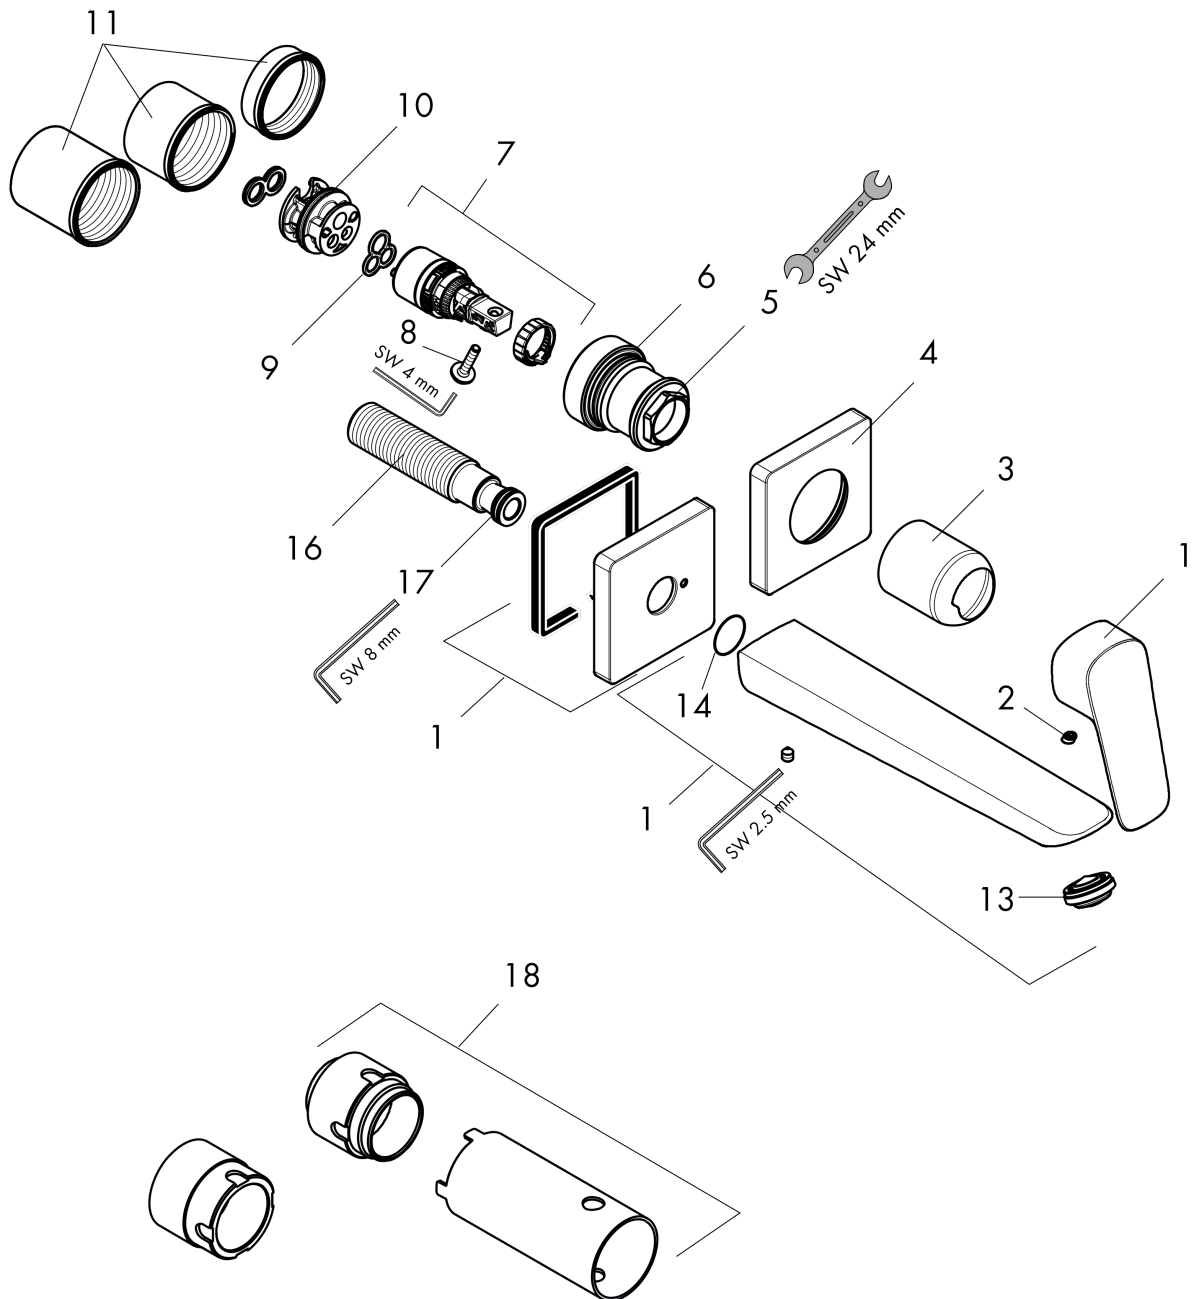

Logis
Wall-Mounted Single-Handle Faucet Trim, 1.2 GPM
 Finish: **chrome** Part no. : **71256001**

Description

Features

- Handle variant: Lever
- Spray modes: aerated spray
- Max. flow: 1.2 GPM (4.5 L/Min)
- Ceramic cartridge

Item details

List Price \$ 353.00

Technology

Compliance / Sustainability

Product image

Scale drawing

Logis
Wall-Mounted Single-Handle Faucet Trim, 1.2 GPM
 Finish: **chrome** Part no. : **71256001**

Exploded drawing

Year of production: >11/21

Logis

Wall-Mounted Single-Handle Faucet Trim, 1.2 GPM

Finish: **chrome** Part no. : **71256001**

Spare parts list

Year of production: >11/21

Pos.	Description	Part no.	Price	PU
1	handle	94400000	-	1
2	screw cover	96338000	-	1
3	sleeve	93053000	-	1
4	escutcheon for handle	93161000	-	1
5	nut	93141000	-	1
6	O-ring 26x2	98147000	-	1
7	cartridge, assy	97685000	-	1
8	locking screw for handle	95140000	-	1
9	seal	98865000	-	1
10	adapter for cartridge	95634000	-	1
11	fixing set	97971000	-	1
12	spout cpl.	94401000	-	1
13	aerator M24x1 (4,5 l/min)	94364001	-	1
14	O-ring 18x1,5	98231000	-	1
15	escutcheon for spout	93162000	-	1
16	connecting thread G½	95626000	-	1
17	O-ring 13x2	98128000	-	1
18	extension set 25 mm for 13622180	31971000	-	1
a	base body	13622181	-	1