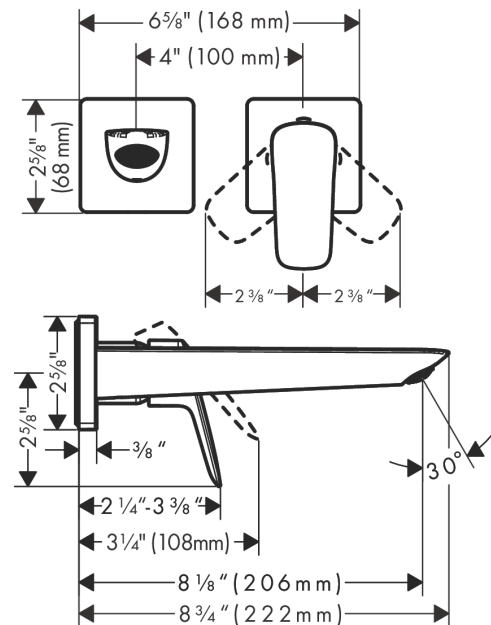

Logis
Wall-Mounted Single-Handle Faucet Trim, 1.2 GPM
 Finish: **chrome** Part no. : **71256001**

Description

Features

- Handle variant: Lever
- Spray modes: aerated spray
- Max. flow: 1.2 GPM (4.5 L/Min)
- Ceramic cartridge

Item details

List Price \$ 353.00

Technology

Compliance / Sustainability

Product image

Scale drawing

Logis
Wall-Mounted Single-Handle Faucet Trim, 1.2 GPM
 Finish: **chrome** Part no. : **71256001**

Exploded drawing

Year of production: >11/21

Logis

Wall-Mounted Single-Handle Faucet Trim, 1.2 GPM

Finish: **chrome** Part no. : **71256001**

Spare parts list

Year of production: >11/21

Pos.	Description	Part no.	Price	PU
1	handle	94400000	-	1
2	screw cover	96338000	-	1
3	sleeve	93053000	-	1
4	escutcheon for handle	93161000	-	1
5	nut	93141000	-	1
6	O-ring 26x2	98147000	-	1
7	cartridge, assy	97685000	-	1
8	locking screw for handle	95140000	-	1
9	seal	98865000	-	1
10	adapter for cartridge	95634000	-	1
11	fixing set	97971000	-	1
12	spout cpl.	94401000	-	1
13	aerator M24x1 (4,5 l/min)	94364001	-	1
14	O-ring 18x1,5	98231000	-	1
15	escutcheon for spout	93162000	-	1
16	connecting thread G½	95626000	-	1
17	O-ring 13x2	98128000	-	1
18	extension set 25 mm for 13622180	31971000	-	1
a	base body	13622181	-	1