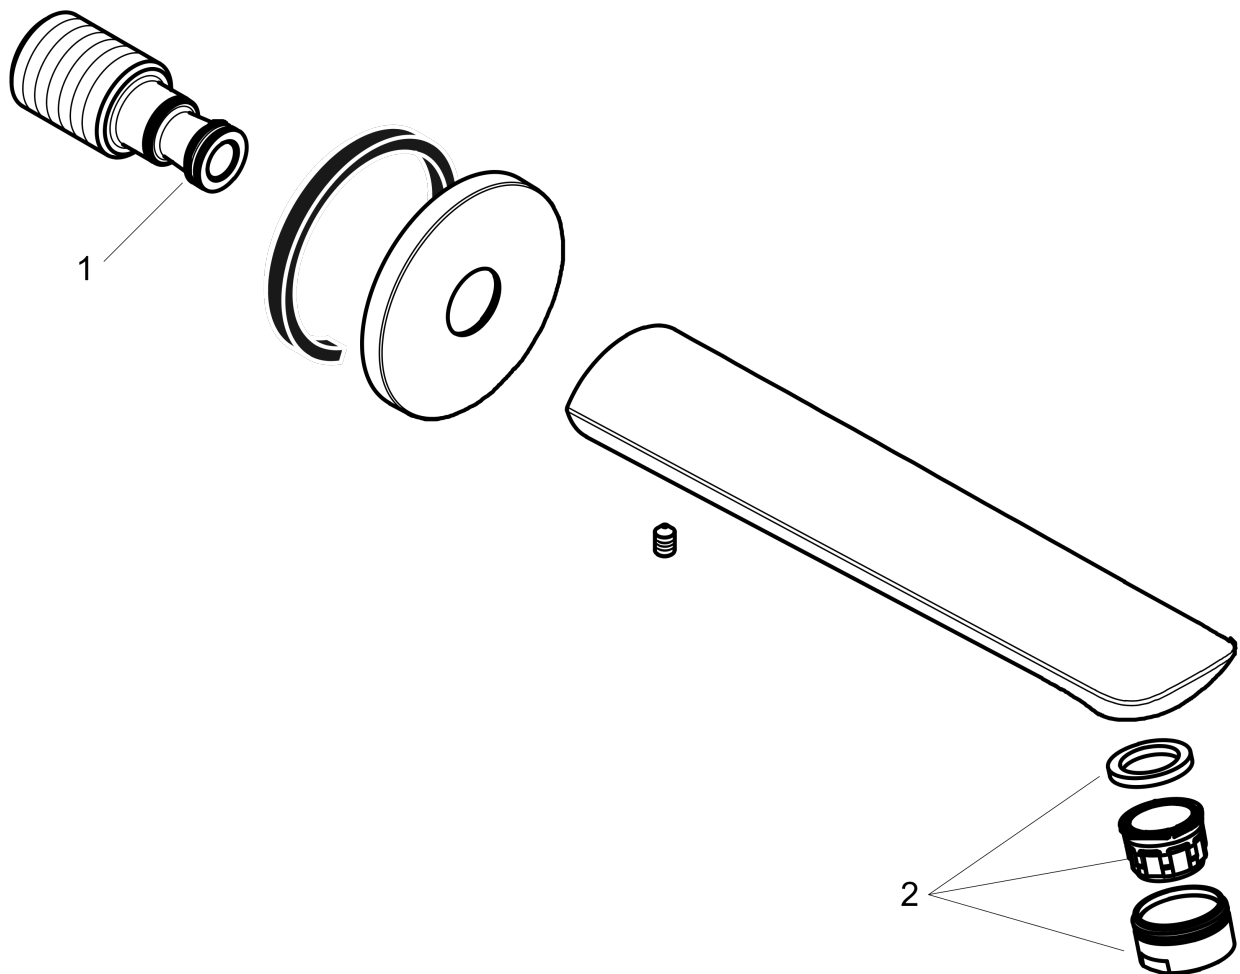

**Focus N
Tub Spout**

Finish: **chrome** Part no. : **71320001**

Description

Features

- Solid Brass
- Includes: 1/2" female and 3/4" male adaptor

Item details

List Price \$ 122.00

Compliance / Sustainability

Product image

Scale drawing

**Focus N
Tub Spout**

Finish: **chrome** Part no. : **71320001**

Exploded drawing

Year of production: >06/18

Focus N

Tub Spout

Finish: **chrome** Part no. : **71320001**

Spare parts list

Year of production: >06/18

Pos.	Description	Part no.	Price	PU
1	O-ring 13x2	98128000	-	1
2	aerator M24x1 (30 l/min)	96512000	-	1