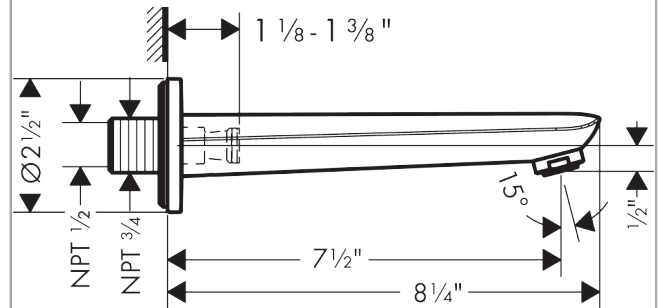

**Focus N
Tub Spout**

Finish: **chrome** Part no. : **71320001**

Description

Features

- Solid Brass
- Includes: 1/2" female and 3/4" male adaptor

Item details

List Price \$ 122.00

Compliance / Sustainability

Product image

Scale drawing

**Focus N
Tub Spout**

Finish: **chrome** Part no. : **71320001**

Exploded drawing

Year of production: >06/18

Focus N

Tub Spout

Finish: **chrome** Part no. : **71320001**

Spare parts list

Year of production: >06/18

Pos.	Description	Part no.	Price	PU
1	O-ring 13x2	98128000	-	1
2	aerator M24x1 (30 l/min)	96512000	-	1