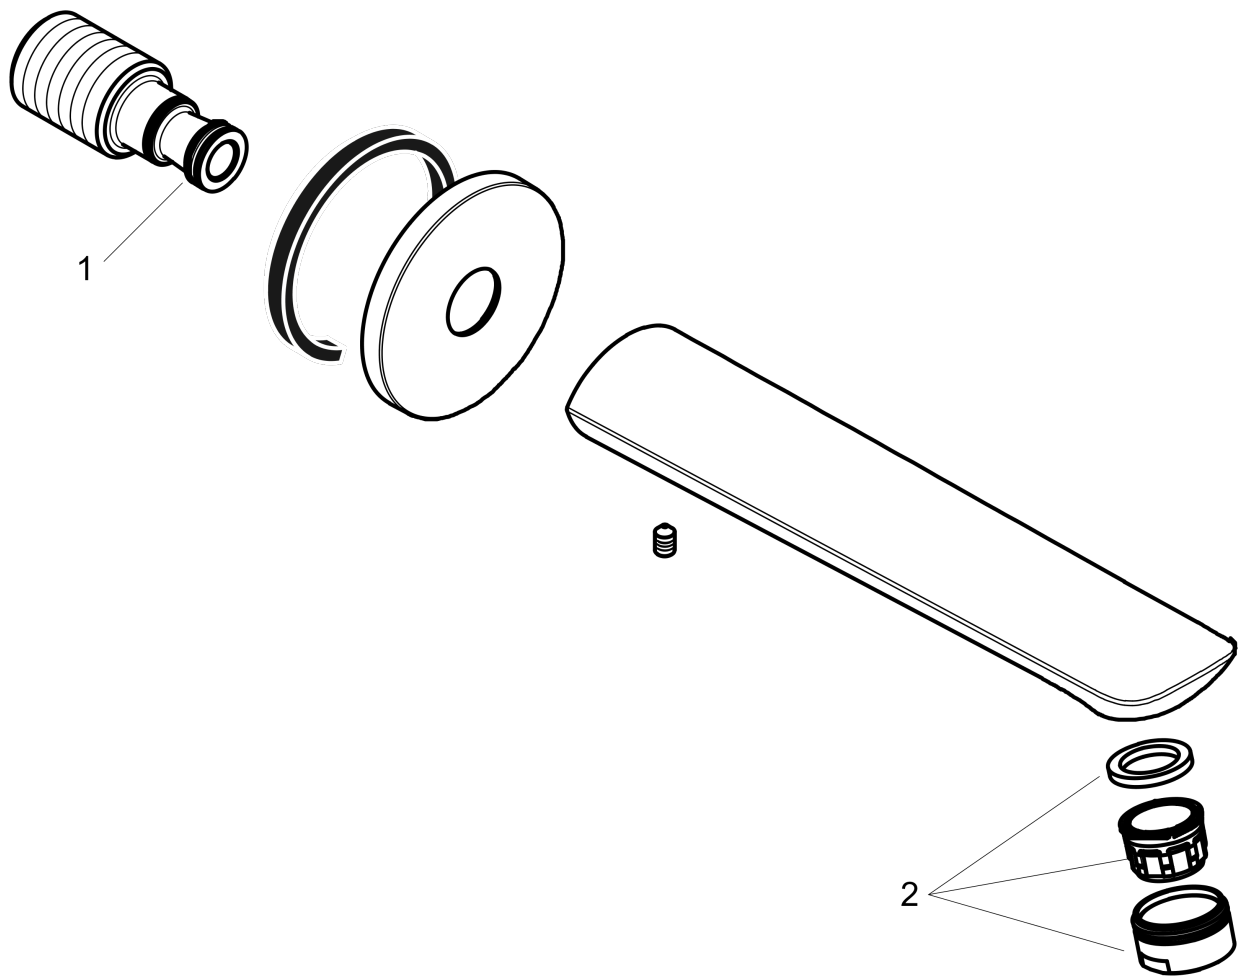

**Focus N**  
**Tub Spout**  
 Finish: **brushed nickel** Part no. : **71320821**

**Description**

**Features**

- Solid Brass
- Includes: 1/2" female and 3/4" male adaptor

**Item details**

List Price \$ 162.00

**Compliance / Sustainability**

**Product image**

**Scale drawing**

**Focus N**  
**Tub Spout**  
 Finish: **brushed nickel**    Part no. : **71320821**

Exploded drawing

Year of production: >06/18

**Focus N**  
**Tub Spout**  
 Finish: **brushed nickel**    Part no. : **71320821**

**Spare parts list**

Year of production: >06/18

Pos.	Description	Part no.	Price	PU
1	O-ring 13x2	98128000	-	1
2	aerator M24x1 (30 l/min)	96512820	-	1