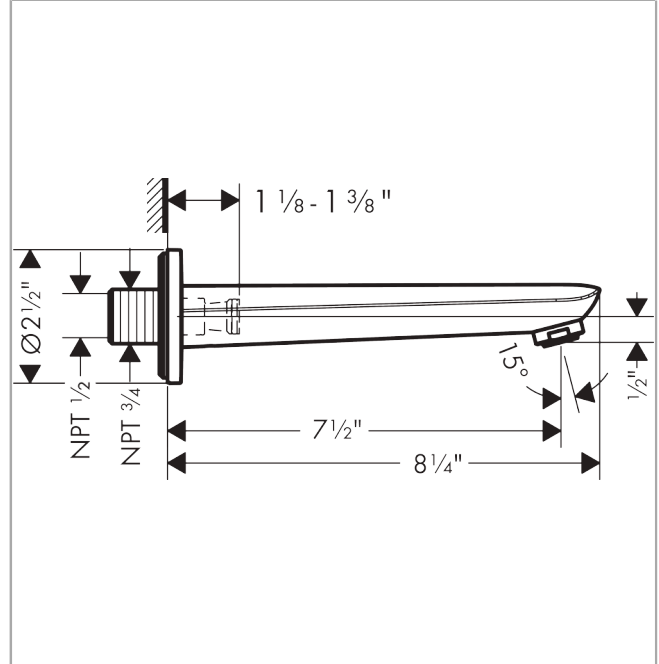

**Focus N**  
**Tub Spout**  
 Finish: **brushed nickel** Part no. : **71320821**

**Description**

**Features**

- Solid Brass
- Includes: 1/2" female and 3/4" male adaptor

**Item details**

List Price \$ 162.00

**Compliance / Sustainability**

**Product image**

**Scale drawing**

**Focus N**  
**Tub Spout**  
 Finish: **brushed nickel**    Part no. : **71320821**

Exploded drawing

Year of production: >06/18

**Focus N**  
**Tub Spout**  
 Finish: **brushed nickel**    Part no. : **71320821**

**Spare parts list**

Year of production: >06/18

Pos.	Description	Part no.	Price	PU
1	O-ring 13x2	98128000	-	1
2	aerator M24x1 (30 l/min)	96512820	-	1