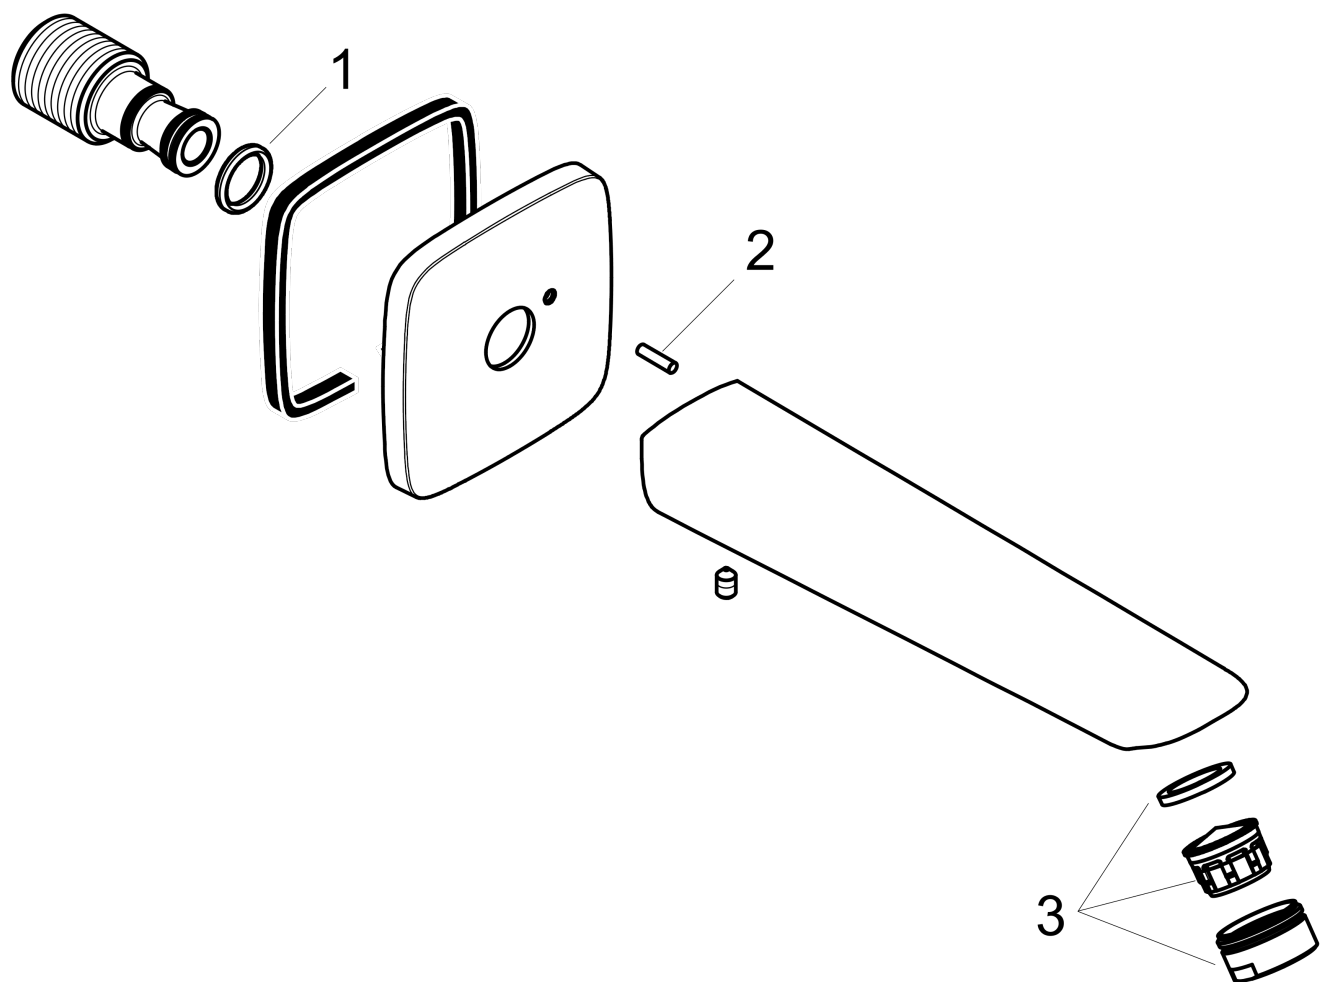

**Logis
Tub Spout**

Finish: **chrome** Part no. : **71410001**

Description

Features

- Solid Brass
- Includes: 1/2" female and 3/4" male adaptor

Item details

List Price \$ 196.00

Compliance / Sustainability

Product image

Scale drawing

**Logis
Tub Spout**

Finish: **chrome** Part no. : **71410001**

Exploded drawing

Year of production: >01/16

**Logis
Tub Spout**

Finish: **chrome** Part no. : **71410001**

Spare parts list

Year of production: >01/16

Pos.	Description	Part no.	Price	PU
1	O-ring 13x2	98128000	-	1
2	pin	97766000	-	1
3	aerator M24x1 (30 l/min)	96512000	-	1