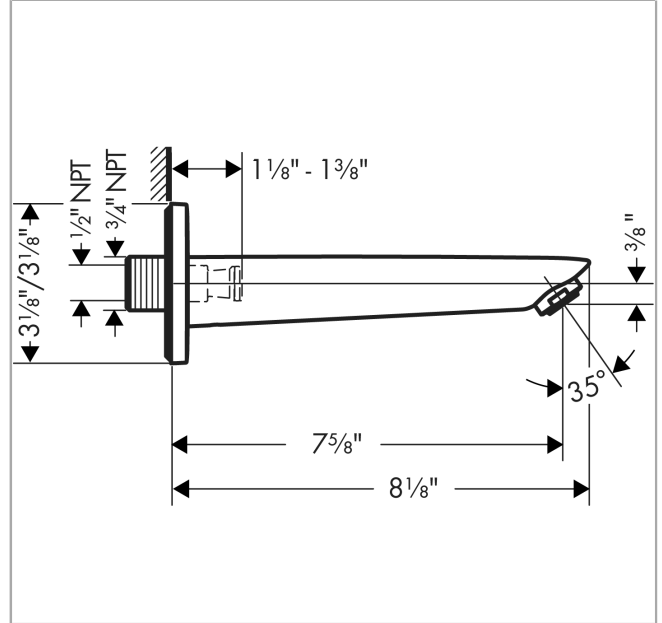

**Logis
Tub Spout**

Finish: **chrome** Part no. : **71410001**

Description

Features

- Solid Brass
- Includes: 1/2" female and 3/4" male adaptor

Item details

List Price \$ 196.00

Compliance / Sustainability

Product image

Scale drawing

**Logis
Tub Spout**

Finish: **chrome** Part no. : **71410001**

Exploded drawing

Year of production: >01/16

**Logis
Tub Spout**

Finish: **chrome** Part no. : **71410001**

Spare parts list

Year of production: >01/16

Pos.	Description	Part no.	Price	PU
1	O-ring 13x2	98128000	-	1
2	pin	97766000	-	1
3	aerator M24x1 (30 l/min)	96512000	-	1