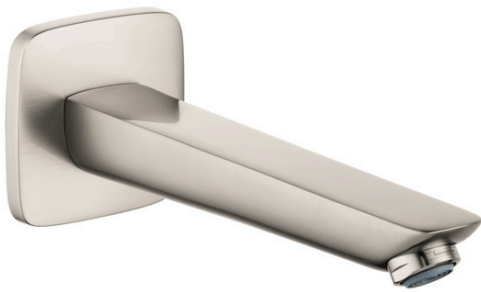

**Logis**

**Tub Spout**

Finish: **brushed nickel** Part no. : **71410821**

**Description**

**Features**

- Solid Brass
- Includes: 1/2" female and 3/4" male adaptor

**Item details**

List Price \$ 259.00

**Compliance / Sustainability**

**Product image**

**Scale drawing**

Logis  
 Tub Spout  
 Finish: brushed nickel Part no. : 71410821

Exploded drawing

Year of production: >01/16

**Logis**  
**Tub Spout**  
 Finish: **brushed nickel**    Part no. : **71410821**