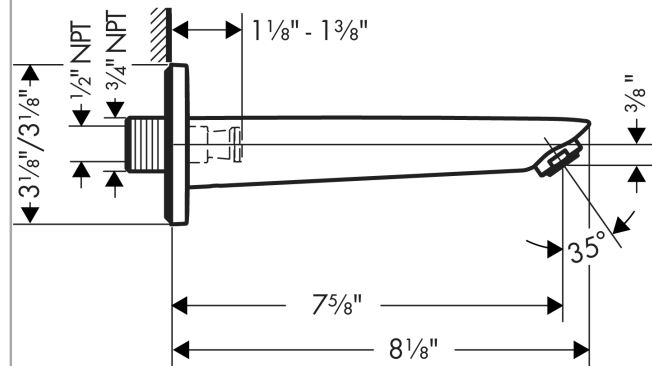

**Logis**

**Tub Spout**

Finish: **brushed nickel** Part no. : **71410821**

**Description**

**Features**

- Solid Brass
- Includes: 1/2" female and 3/4" male adaptor

**Item details**

List Price \$ 259.00

**Compliance / Sustainability**

**Product image**

**Scale drawing**

Logis  
 Tub Spout  
 Finish: brushed nickel Part no. : 71410821

Exploded drawing

Year of production: >01/16

**Logis**  
**Tub Spout**  
 Finish: **brushed nickel**    Part no. : **71410821**

**Spare parts list**

Year of production: >01/16

Pos.	Description	Part no.	Price	PU
1	O-ring 13x2	98128000	-	1
2	pin	97766000	-	1
3	aerator M24x1 (30 l/min)	96512820	-	1