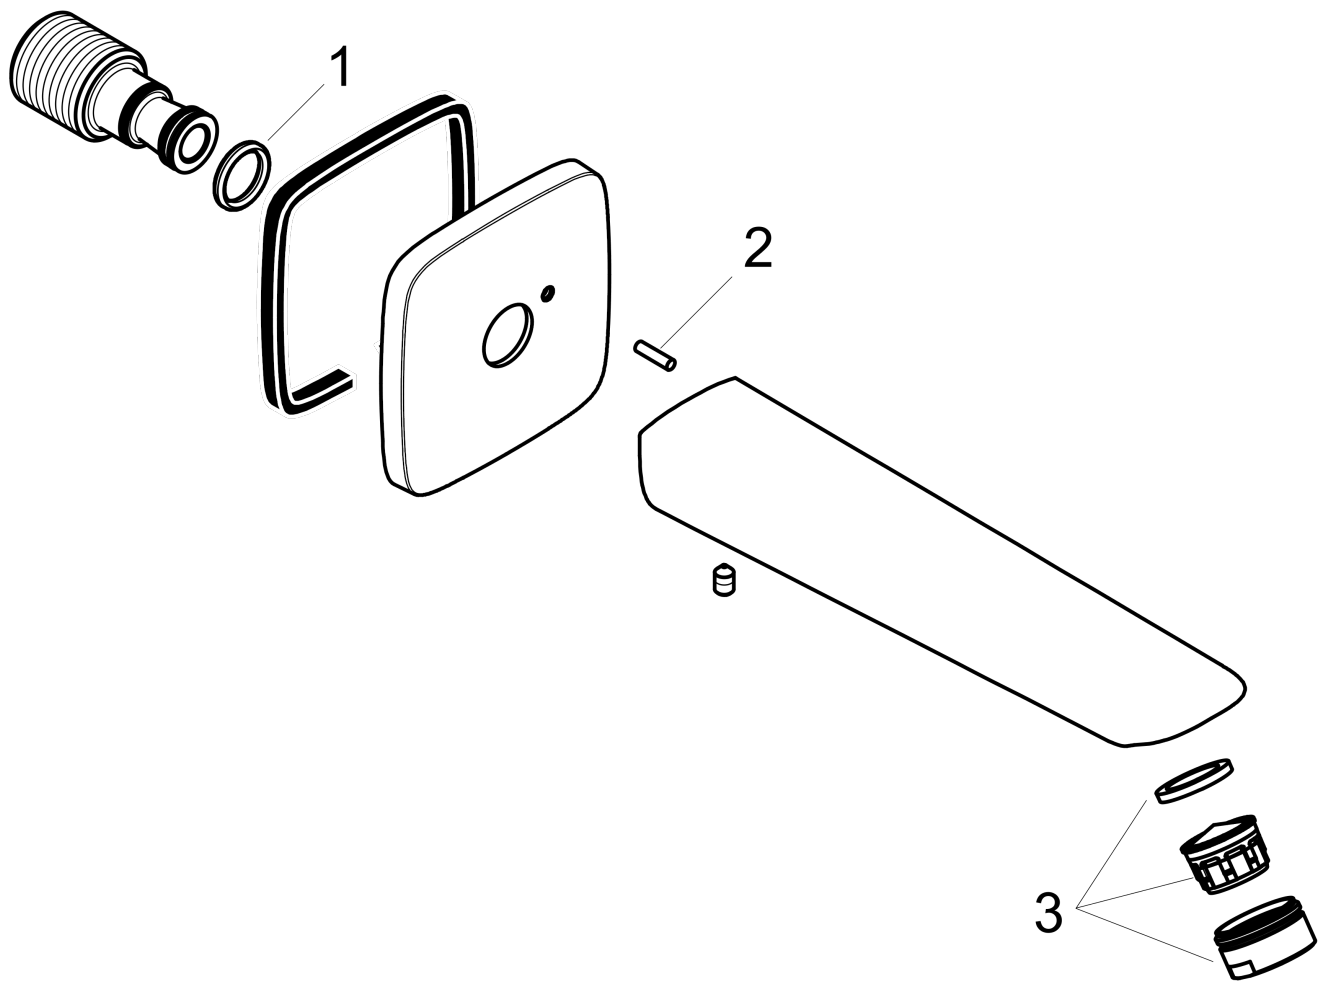

**Logis**

**Tub Spout**

Finish: **brushed nickel** Part no. : **71410821**

**Description**

**Features**

- Solid Brass
- Includes: 1/2" female and 3/4" male adaptor

**Item details**

List Price \$ 259.00

**Compliance / Sustainability**

**Product image**

**Scale drawing**

Logis  
 Tub Spout  
 Finish: brushed nickel Part no. : 71410821

Exploded drawing

Year of production: >01/16

**Logis**  
**Tub Spout**  
 Finish: **brushed nickel**    Part no. : **71410821**

**Spare parts list**

Year of production: >01/16

Pos.	Description	Part no.	Price	PU
1	O-ring 13x2	98128000	-	1
2	pin	97766000	-	1
3	aerator M24x1 (30 l/min)	96512820	-	1