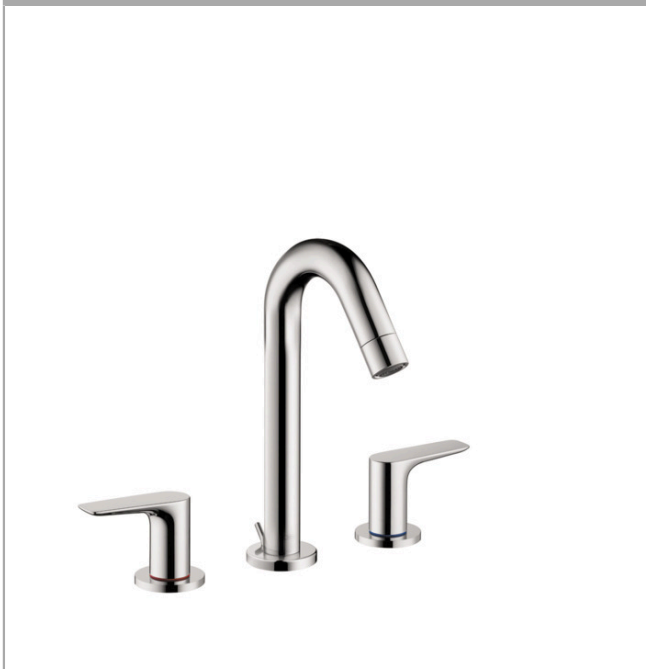

**Logis**

**Widespread Faucet 150 with Pop-Up Drain, 1.2 GPM**

Finish: **chrome** Part no. : **71533001**

**Description**

**Features**

- Handle variant: Lever
- Spray modes: aerated spray
- Max. flow: 1.2 GPM (4.5 L/Min)
- Ceramic valves hot/cold 90°
- Includes pop-up drain

**Item details**

List Price \$ 408.00

**Technology**

**Compliance / Sustainability**

**Product image**

**Scale drawing**

**Logis**  
**Widespread Faucet 150 with Pop-Up Drain, 1.2 GPM**  
 Finish: **chrome** Part no. : **71533001**

Exploded drawing

Year of production: >07/16

**Logis**

**Widespread Faucet 150 with Pop-Up Drain, 1.2 GPM**

Finish: **chrome** Part no. : **71533001**

**Spare parts list**

Year of production: >07/16

Pos.	Description	Part no.	Price	PU
1	spout cpl.	95339000	-	1
3	escutcheon for spout	97505000	-	1
4	O-ring 40x3	92634000	-	1
5	O-ring 11x2	98127000	-	1
6	fixing set (Ø 32)	13961000	-	1
7	lever collar	97548000	-	1
8	connection hose 18½" M8x0,75 3/8"	96321001	-	1
9	stop valve cpl.	97357001	-	1
10	shut off unit left closing	94008000	-	1
11	shut off unit right closing	94009000	-	1
12	escutcheon Ø 52 mm	97285000	-	1
13	set of color-rings cold / hot water	92225000	-	1
14	handle fixing set	94184000	-	1
15	pull rod	96657000	-	1
a	pop up waste	88509000	-	1