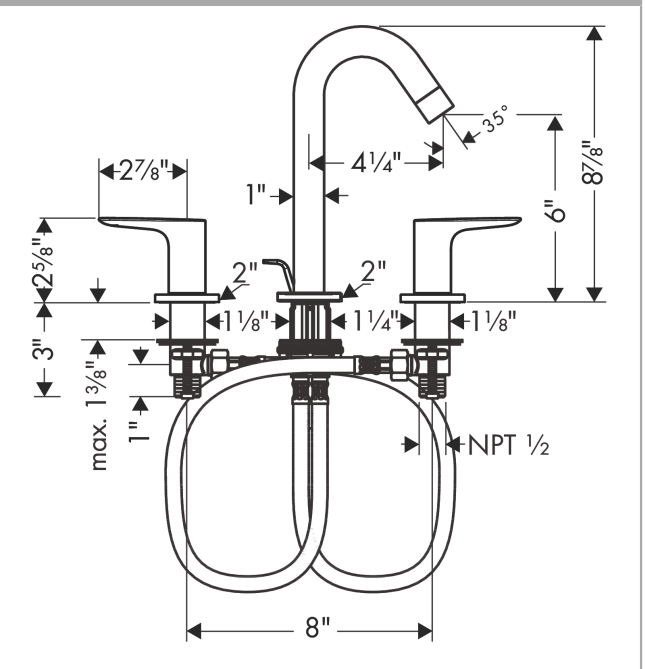

**Logis**

**Widespread Faucet 150 with Pop-Up Drain, 1.2 GPM**

Finish: **chrome** Part no. : **71533001**

**Description**

**Features**

- Handle variant: Lever
- Spray modes: aerated spray
- Max. flow: 1.2 GPM (4.5 L/Min)
- Ceramic valves hot/cold 90°
- Includes pop-up drain

**Item details**

List Price \$ 408.00

**Technology**

**Compliance / Sustainability**

**Product image**

**Scale drawing**

**Logis**  
**Widespread Faucet 150 with Pop-Up Drain, 1.2 GPM**  
 Finish: **chrome** Part no. : **71533001**

Exploded drawing

Year of production: >07/16

**Logis**

**Widespread Faucet 150 with Pop-Up Drain, 1.2 GPM**

Finish: **chrome** Part no. : **71533001**

**Spare parts list**

Year of production: >07/16

Pos.	Description	Part no.	Price	PU
1	spout cpl.	95339000	-	1
3	escutcheon for spout	97505000	-	1
4	O-ring 40x3	92634000	-	1
5	O-ring 11x2	98127000	-	1
6	fixing set (Ø 32)	13961000	-	1
7	lever collar	97548000	-	1
8	connection hose 18½" M8x0,75 3/8"	96321001	-	1
9	stop valve cpl.	97357001	-	1
10	shut off unit left closing	94008000	-	1
11	shut off unit right closing	94009000	-	1
12	escutcheon Ø 52 mm	97285000	-	1
13	set of color-rings cold / hot water	92225000	-	1
14	handle fixing set	94184000	-	1
15	pull rod	96657000	-	1
a	pop up waste	88509000	-	1