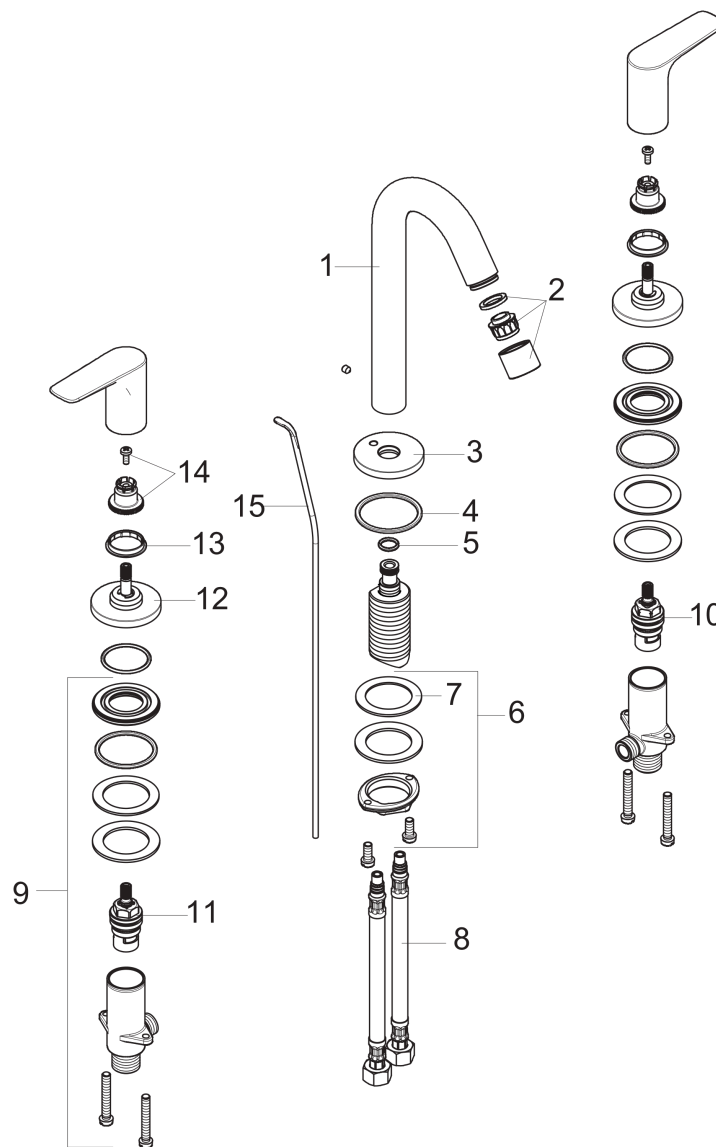

**Logis**

**Widespread Faucet 150 with Pop-Up Drain, 1.2 GPM**

Finish: **chrome** Part no. : **71533001**

**Description**

**Features**

- Handle variant: Lever
- Spray modes: aerated spray
- Max. flow: 1.2 GPM (4.5 L/Min)
- Ceramic valves hot/cold 90°
- Includes pop-up drain

**Item details**

List Price \$ 408.00

**Technology**

**Compliance / Sustainability**

**Product image**

**Scale drawing**

**Logis**  
**Widespread Faucet 150 with Pop-Up Drain, 1.2 GPM**  
 Finish: **chrome** Part no. : **71533001**

Exploded drawing

Year of production: >07/16

**Logis**

**Widespread Faucet 150 with Pop-Up Drain, 1.2 GPM**

Finish: **chrome** Part no. : **71533001**

**Spare parts list**

Year of production: >07/16

Pos.	Description	Part no.	Price	PU
1	spout cpl.	95339000	-	1
3	escutcheon for spout	97505000	-	1
4	O-ring 40x3	92634000	-	1
5	O-ring 11x2	98127000	-	1
6	fixing set (Ø 32)	13961000	-	1
7	lever collar	97548000	-	1
8	connection hose 18½" M8x0,75 3/8"	96321001	-	1
9	stop valve cpl.	97357001	-	1
10	shut off unit left closing	94008000	-	1
11	shut off unit right closing	94009000	-	1
12	escutcheon Ø 52 mm	97285000	-	1
13	set of color-rings cold / hot water	92225000	-	1
14	handle fixing set	94184000	-	1
15	pull rod	96657000	-	1
a	pop up waste	88509000	-	1