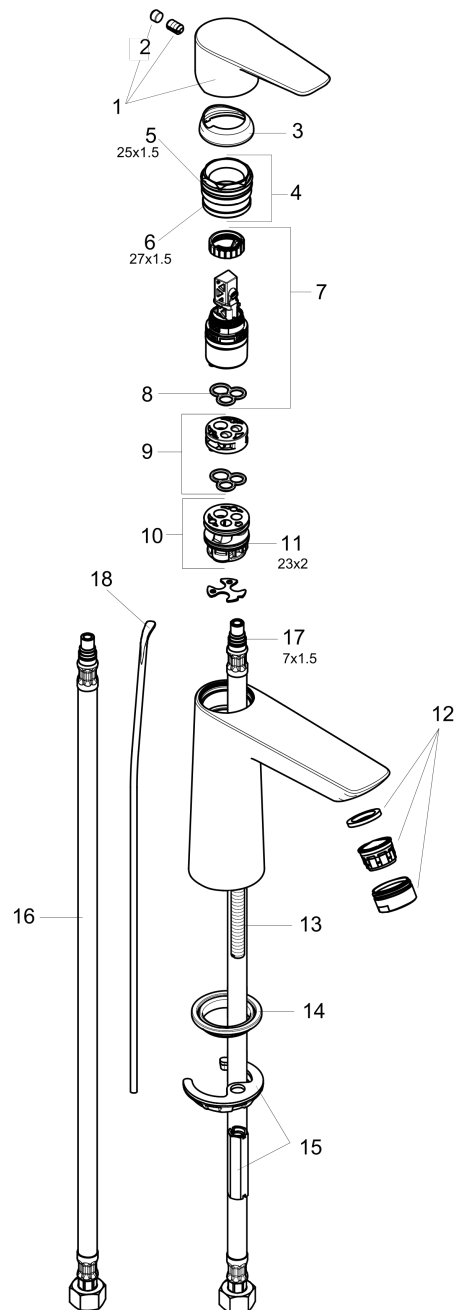

**Talis E**  
**Single-Hole Faucet 110 with Pop-Up Drain, 1.2 GPM**  
 Finish: **chrome** Part no. : **71710001**

**Description**

**Features**

- Handle variant: Lever
- Spray modes: aerated spray
- Max. flow: 1.2 GPM (4.5 L/Min)
- Ceramic cartridge
- Includes pop-up drain

**Item details**

List Price \$ 273.00

**Technology**

**Compliance / Sustainability**

**Product image**

**Scale drawing**

**Talis E**  
**Single-Hole Faucet 110 with Pop-Up Drain, 1.2 GPM**  
 Finish: **chrome** Part no. : **71710001**

**Exploded drawing**

Year of production: >10/16

**Talis E**  
**Single-Hole Faucet 110 with Pop-Up Drain, 1.2 GPM**  
 Finish: **chrome** Part no. : **71710001**

## Spare parts list

Year of production: >10/16

Pos.	Description	Part no.	Price	PU
1	handle	92687000	-	1
2	screw cover	95704000	-	1
3	flange	92625000	-	1
4	nut	92689000	-	1
5	O-ring 25x1,5	98146000	-	1
6	O-ring 27x1,5	92527000	-	1
7	cartridge, assy	95973001	-	1
8	seal	98865000	-	1
9	adapter for cartridge	92628000	-	1
10	adapter for cartridge	98866000	-	1
11	O-ring 23x2	98398000	-	1
12	aerator M24x1 (4,5 l/min)	92877000	-	1
13	screw M8 x 68	97736000	-	1
14	seal Ø 42	98722000	-	1
15	fixing set	96016000	-	1
16	connection hose 18½" M8x0,75 3/8"	96321001	-	1
17	O-ring 7x1,5	98422000	-	1
18	pull rod	96657000	-	1