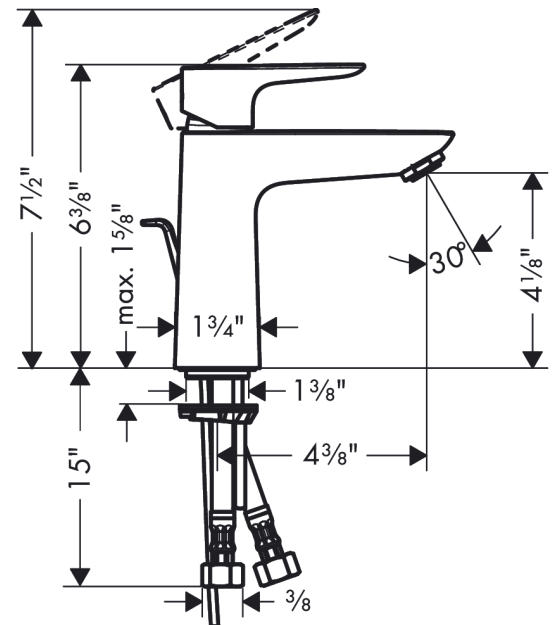

**Talis E**  
**Single-Hole Faucet 110 with Pop-Up Drain, 1.2 GPM**  
 Finish: **chrome** Part no. : **71710001**

**Description**

**Features**

- Handle variant: Lever
- Spray modes: aerated spray
- Max. flow: 1.2 GPM (4.5 L/Min)
- Ceramic cartridge
- Includes pop-up drain

**Item details**

List Price \$ 273.00

**Technology**

**Compliance / Sustainability**

**Product image**

**Scale drawing**

**Talis E**  
**Single-Hole Faucet 110 with Pop-Up Drain, 1.2 GPM**  
 Finish: **chrome** Part no. : **71710001**

**Exploded drawing**

Year of production: >10/16

**Talis E**  
**Single-Hole Faucet 110 with Pop-Up Drain, 1.2 GPM**  
 Finish: **chrome** Part no. : **71710001**

## Spare parts list

Year of production: >10/16

Pos.	Description	Part no.	Price	PU
1	handle	92687000	-	1
2	screw cover	95704000	-	1
3	flange	92625000	-	1
4	nut	92689000	-	1
5	O-ring 25x1,5	98146000	-	1
6	O-ring 27x1,5	92527000	-	1
7	cartridge, assy	95973001	-	1
8	seal	98865000	-	1
9	adapter for cartridge	92628000	-	1
10	adapter for cartridge	98866000	-	1
11	O-ring 23x2	98398000	-	1
12	aerator M24x1 (4,5 l/min)	92877000	-	1
13	screw M8 x 68	97736000	-	1
14	seal Ø 42	98722000	-	1
15	fixing set	96016000	-	1
16	connection hose 18½" M8x0,75 3/8"	96321001	-	1
17	O-ring 7x1,5	98422000	-	1
18	pull rod	96657000	-	1