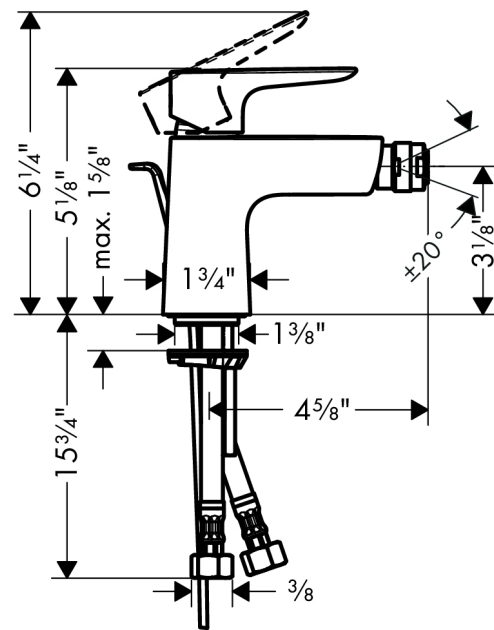

**Talis E**  
**Single-Hole Bidet Faucet**  
 Finish: **chrome** Part no. : **71720001**

**Description**

**Features**

- Spout height: 78 mm
- Pivoting aerator
- Max. flow: 1.5 GPM (5.7 L/Min)
- Ceramic cartridge
- Includes pop-up drain

**Item details**

List Price \$ 264.00

**Compliance / Sustainability**

**Product image**

**Scale drawing**

**Talis E**  
**Single-Hole Bidet Faucet**  
 Finish: **chrome** Part no. : **71720001**

Exploded drawing

Year of production: >10/16

**Talis E**  
**Single-Hole Bidet Faucet**  
 Finish: **chrome** Part no. : **71720001**

## Spare parts list

Year of production: >10/16

Pos.	Description	Part no.	Price	PU
1	handle	92687000	-	1
2	screw cover	95704000	-	1
3	flange	92625000	-	1
4	nut	92689000	-	1
5	O-ring 25x1,5	98146000	-	1
6	O-ring 27x1,5	92527000	-	1
7	cartridge, assy	97685000	-	1
8	seal	98865000	-	1
9	adapter for cartridge	98866000	-	1
10	O-ring 23x2	98398000	-	1
11	ball joint	96050000	-	1
12	aerator M24x1 (5 l/min)	95379000	-	1
13	seal Ø 42	98722000	-	1
14	fixing set	96016000	-	1
15	connection hose 18½" M8x0,75 3/8"	96321001	-	1
16	O-ring 7x1,5	98422000	-	1
17	pull rod	96657000	-	1
a	pop up waste	88509000	-	1