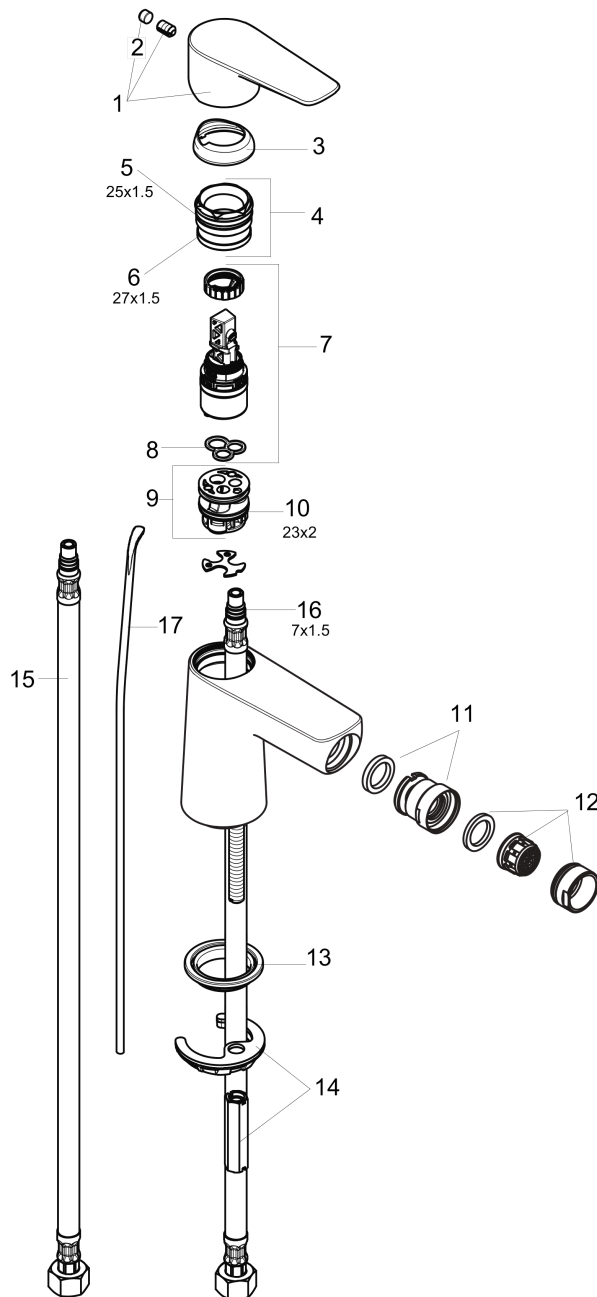

**Talis E**  
**Single-Hole Bidet Faucet**  
 Finish: **chrome** Part no. : **71720001**

**Description**

**Features**

- Spout height: 78 mm
- Pivoting aerator
- Max. flow: 1.5 GPM (5.7 L/Min)
- Ceramic cartridge
- Includes pop-up drain

**Item details**

List Price \$ 264.00

**Compliance / Sustainability**

**Product image**

**Scale drawing**

**Talis E**  
**Single-Hole Bidet Faucet**  
 Finish: **chrome** Part no. : **71720001**

Exploded drawing

Year of production: >10/16

**Talis E**  
**Single-Hole Bidet Faucet**  
 Finish: **chrome** Part no. : **71720001**

## Spare parts list

Year of production: >10/16

Pos.	Description	Part no.	Price	PU
1	handle	92687000	-	1
2	screw cover	95704000	-	1
3	flange	92625000	-	1
4	nut	92689000	-	1
5	O-ring 25x1,5	98146000	-	1
6	O-ring 27x1,5	92527000	-	1
7	cartridge, assy	97685000	-	1
8	seal	98865000	-	1
9	adapter for cartridge	98866000	-	1
10	O-ring 23x2	98398000	-	1
11	ball joint	96050000	-	1
12	aerator M24x1 (5 l/min)	95379000	-	1
13	seal Ø 42	98722000	-	1
14	fixing set	96016000	-	1
15	connection hose 18½" M8x0,75 3/8"	96321001	-	1
16	O-ring 7x1,5	98422000	-	1
17	pull rod	96657000	-	1
a	pop up waste	88509000	-	1