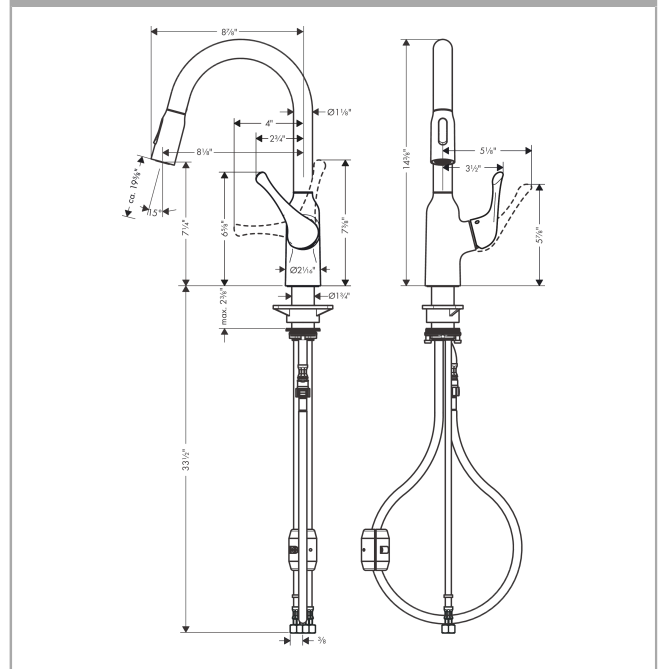

Allegro N
Prep Kitchen Faucet, 2-Spray Pull-Down, 1.75 GPM
 Finish: **chrome** Part no. : **71844001**

Description

Features

- Swivel range 360°
- Laminar spray, needle spray, Shower spray pattern
- Toggle spray diverter
- MagFit magnetic sprayhead docking
- Deck mounted
- Max. flow: 1.75 GPM (6.6 L/Min)
- Ceramic cartridge
- 3/8" connections
- Integrated double backflow prevention
- Extension length up to 19 5/8" (50cm)
- Single lever kitchen mixer, connection hoses, Fastening set, Assembly instructions

Item details

List Price \$ 589.00

Technology

Compliance / Sustainability

Product image

Scale drawing

Allegro N
Prep Kitchen Faucet, 2-Spray Pull-Down, 1.75 GPM
 Finish: **chrome** Part no. : **71844001**

Exploded drawing

Year of production: >10/20

Allegro N
Prep Kitchen Faucet, 2-Spray Pull-Down, 1.75 GPM
 Finish: **chrome** Part no. : **71844001**

Spare parts list

Year of production: >10/20

Pos.	Description	Part no.	Price	PU
1	O-ring 11x2	98127000	-	1
2	O-Ring 32x2	98193000	-	1
3	filter	97735000	-	1
4	O-ring 21x2,5	98211000	-	1
5	O-ring 36x2	98156000	-	1
6	screw cover	96338000	-	1
7	set of lever collars	98365000	-	1
8	flange	97406000	-	1
9	cartridge, assy	92730000	-	1
10	nut	93346000	-	1
11	non return valve	93218000	-	1
12	locking screw for handle	95140000	-	1
13	spray former	93342000	-	1
14	seal	95008000	-	1
15	O-ring 30x1,5	98433000	-	1
16	O-ring 38x2	98396000	-	1
17	service tool	95910000	-	1
18	O-ring 6,6x1,6	93019000	-	1
19	O-ring 44x2,5	98162000	-	1
20	support	97523000	-	1
21	connection hose 35½" M8x0,75 3/8"	96316001	-	1
22	lever collar	97548000	-	1
23	connection hose 600 mm M10x1	95561000	-	1
24	fixing set (special)	93253000	-	1
25	hose 1,50 m	88624000	-	1
26	weight	98551000	-	1
27	handle	93496000	-	1