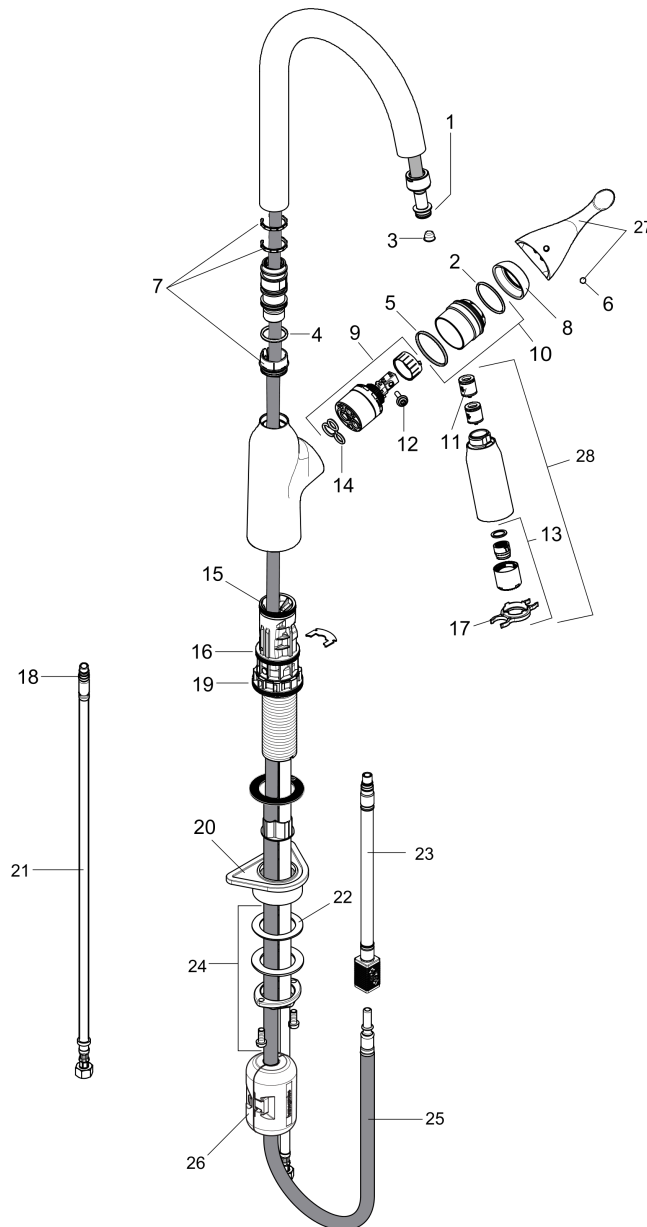

Allegro N
Prep Kitchen Faucet, 2-Spray Pull-Down, 1.75 GPM
 Finish: **chrome** Part no. : **71844001**

Description

Features

- Swivel range 360°
- Laminar spray, needle spray, Shower spray pattern
- Toggle spray diverter
- MagFit magnetic sprayhead docking
- Deck mounted
- Max. flow: 1.75 GPM (6.6 L/Min)
- Ceramic cartridge
- 3/8" connections
- Integrated double backflow prevention
- Extension length up to 19 5/8" (50cm)
- Single lever kitchen mixer, connection hoses, Fastening set, Assembly instructions

Item details

List Price \$ 589.00

Technology

Compliance / Sustainability

Product image

Scale drawing

Allegro N
Prep Kitchen Faucet, 2-Spray Pull-Down, 1.75 GPM
 Finish: **chrome** Part no. : **71844001**

Exploded drawing

Year of production: >10/20

Allegro N
Prep Kitchen Faucet, 2-Spray Pull-Down, 1.75 GPM
 Finish: **chrome** Part no. : **71844001**

Spare parts list

Year of production: >10/20

Pos.	Description	Part no.	Price	PU
1	O-ring 11x2	98127000	-	1
2	O-Ring 32x2	98193000	-	1
3	filter	97735000	-	1
4	O-ring 21x2,5	98211000	-	1
5	O-ring 36x2	98156000	-	1
6	screw cover	96338000	-	1
7	set of lever collars	98365000	-	1
8	flange	97406000	-	1
9	cartridge, assy	92730000	-	1
10	nut	93346000	-	1
11	non return valve	93218000	-	1
12	locking screw for handle	95140000	-	1
13	spray former	93342000	-	1
14	seal	95008000	-	1
15	O-ring 30x1,5	98433000	-	1
16	O-ring 38x2	98396000	-	1
17	service tool	95910000	-	1
18	O-ring 6,6x1,6	93019000	-	1
19	O-ring 44x2,5	98162000	-	1
20	support	97523000	-	1
21	connection hose 35½" M8x0,75 3/8"	96316001	-	1
22	lever collar	97548000	-	1
23	connection hose 600 mm M10x1	95561000	-	1
24	fixing set (special)	93253000	-	1
25	hose 1,50 m	88624000	-	1
26	weight	98551000	-	1
27	handle	93496000	-	1