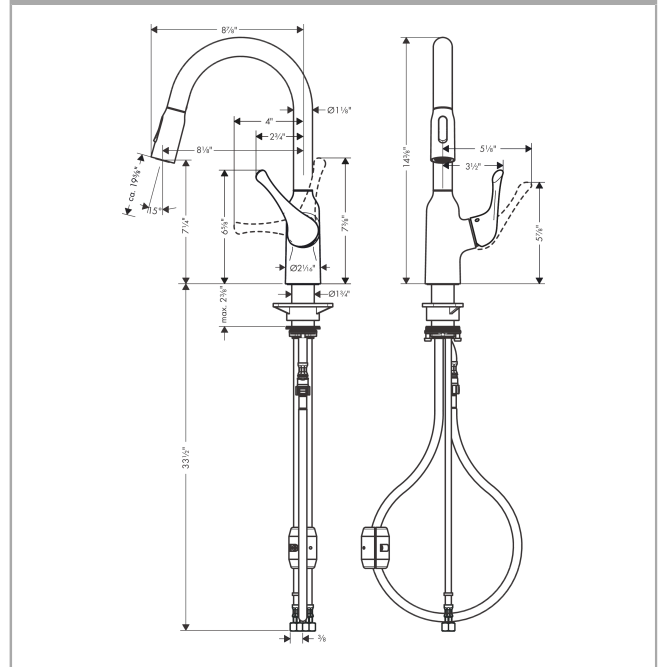

Allegro N
Prep Kitchen Faucet, 2-Spray Pull-Down, 1.75 GPM
 Finish: **Steel Optic** Part no. : **71844801**

Description

Features

- Swivel range 360°
- Laminar spray, needle spray, Shower spray pattern
- Toggle spray diverter
- MagFit magnetic sprayhead docking
- Deck mounted
- Max. flow: 1.75 GPM (6.6 L/Min)
- Ceramic cartridge
- 3/8" connections
- Integrated double backflow prevention
- Extension length up to 19 5/8" (50cm)
- Single lever kitchen mixer, connection hoses, Fastening set, Assembly instructions

Item details

List Price \$ 778.00

Technology

Compliance / Sustainability

Product image

Scale drawing

Allegro N
Prep Kitchen Faucet, 2-Spray Pull-Down, 1.75 GPM
 Finish: **Steel Optic** Part no. : **71844801**

Exploded drawing

Year of production: >10/20

Allegro N
Prep Kitchen Faucet, 2-Spray Pull-Down, 1.75 GPM
 Finish: **Steel Optic** Part no. : **71844801**

Spare parts list

Year of production: >10/20

Pos.	Description	Part no.	Price	PU
1	O-ring 11x2	98127000	-	1
2	O-Ring 32x2	98193000	-	1
3	filter	97735000	-	1
4	O-ring 21x2,5	98211000	-	1
5	O-ring 36x2	98156000	-	1
6	screw cover	96338000	-	1
7	set of lever collars	98365000	-	1
8	flange	97406800	-	1
9	cartridge, assy	92730000	-	1
10	nut	93346000	-	1
11	non return valve	93218000	-	1
12	locking screw for handle	95140000	-	1
13	spray former	93342000	-	1
14	seal	95008000	-	1
15	O-ring 30x1,5	98433000	-	1
16	O-ring 38x2	98396000	-	1
17	service tool	95910000	-	1
18	O-ring 6,6x1,6	93019000	-	1
19	O-ring 44x2,5	98162000	-	1
20	support	97523000	-	1
21	connection hose 35½" M8x0,75 3/8"	96316001	-	1
22	lever collar	97548000	-	1
23	connection hose 600 mm M10x1	95561000	-	1
24	fixing set (special)	93253000	-	1
25	hose 1,50 m	88624000	-	1
26	weight	98551000	-	1
27	handle	93496800	-	1