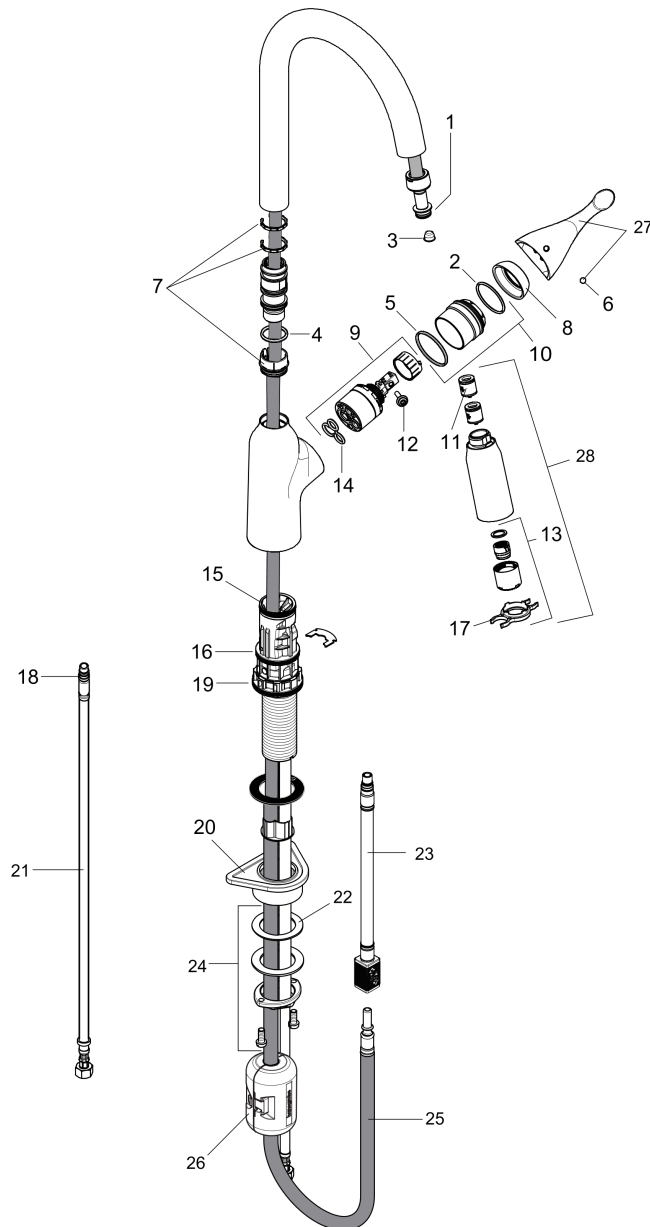

Allegro N
Prep Kitchen Faucet, 2-Spray Pull-Down, 1.75 GPM
 Finish: **Steel Optic** Part no. : **71844801**

Description

Features

- Swivel range 360°
- Laminar spray, needle spray, Shower spray pattern
- Toggle spray diverter
- MagFit magnetic sprayhead docking
- Deck mounted
- Max. flow: 1.75 GPM (6.6 L/Min)
- Ceramic cartridge
- 3/8" connections
- Integrated double backflow prevention
- Extension length up to 19 5/8" (50cm)
- Single lever kitchen mixer, connection hoses, Fastening set, Assembly instructions

Item details

List Price \$ 778.00

Technology

Compliance / Sustainability

Product image

Scale drawing

Allegro N
Prep Kitchen Faucet, 2-Spray Pull-Down, 1.75 GPM
 Finish: **Steel Optic** Part no. : **71844801**

Exploded drawing

Year of production: >10/20

Allegro N
Prep Kitchen Faucet, 2-Spray Pull-Down, 1.75 GPM
 Finish: **Steel Optic** Part no. : **71844801**

Spare parts list

Year of production: >10/20

Pos.	Description	Part no.	Price	PU
1	O-ring 11x2	98127000	-	1
2	O-Ring 32x2	98193000	-	1
3	filter	97735000	-	1
4	O-ring 21x2,5	98211000	-	1
5	O-ring 36x2	98156000	-	1
6	screw cover	96338000	-	1
7	set of lever collars	98365000	-	1
8	flange	97406800	-	1
9	cartridge, assy	92730000	-	1
10	nut	93346000	-	1
11	non return valve	93218000	-	1
12	locking screw for handle	95140000	-	1
13	spray former	93342000	-	1
14	seal	95008000	-	1
15	O-ring 30x1,5	98433000	-	1
16	O-ring 38x2	98396000	-	1
17	service tool	95910000	-	1
18	O-ring 6,6x1,6	93019000	-	1
19	O-ring 44x2,5	98162000	-	1
20	support	97523000	-	1
21	connection hose 35½" M8x0,75 3/8"	96316001	-	1
22	lever collar	97548000	-	1
23	connection hose 600 mm M10x1	95561000	-	1
24	fixing set (special)	93253000	-	1
25	hose 1,50 m	88624000	-	1
26	weight	98551000	-	1
27	handle	93496800	-	1