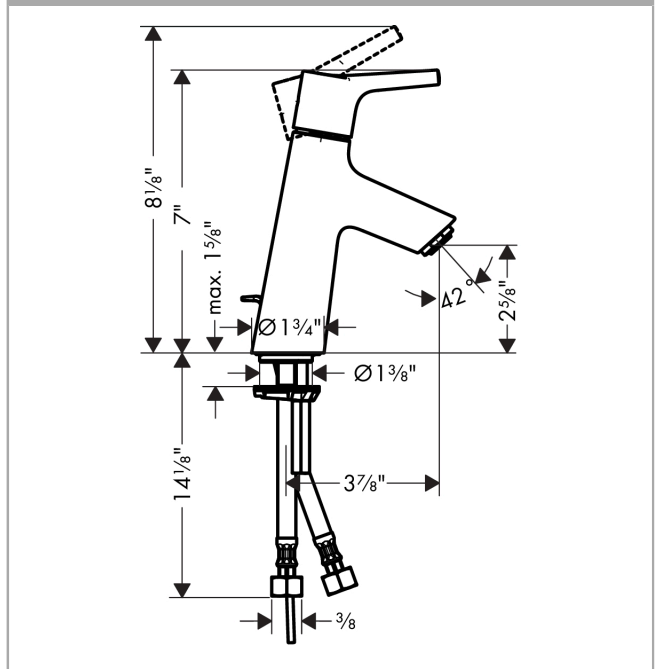

Talis S
Single-Hole Faucet 80 with Pop-Up Drain, 1.2 GPM
 Finish: **chrome** Part no. : **72010001**

Description

Features

- Handle variant: Lever
- Spray modes: aerated spray
- Max. flow: 1.2 GPM (4.5 L/Min)
- Ceramic cartridge
- Includes pop-up drain

Item details

List Price \$ 297.00

Technology

Compliance / Sustainability

Product image

Scale drawing

Talis S
Single-Hole Faucet 80 with Pop-Up Drain, 1.2 GPM
 Finish: **chrome** Part no. : **72010001**

Exploded drawing

Year of production: >08/16

Talis S
Single-Hole Faucet 80 with Pop-Up Drain, 1.2 GPM
 Finish: **chrome** Part no. : **72010001**

Spare parts list

Year of production: >08/16

Pos.	Description	Part no.	Price	PU
1	screw cover	95704000	-	1
2	handle	92626000	-	1
3	flange	92625000	-	1
4	O-ring 27x1,5	92527000	-	1
5	nut	92627000	-	1
6	cartridge, assy	95973001	-	1
7	seal	98865000	-	1
8	adapter for cartridge	92628000	-	1
9	adapter for cartridge	98866000	-	1
10	O-ring 23x2	98398000	-	1
11	pull rod	96657000	-	1
12	O-ring 7x1,5	98422000	-	1
13	screw M8 x 68	97736000	-	1
14	seal Ø 42	98722000	-	1
15	fixing set	96016000	-	1
16	connection hose 18½" M8x0,75 3/8"	96321001	-	1
17	aerator M24x1 (4,5 l/min)	92877000	-	1
a	pop up waste	88509000	-	1