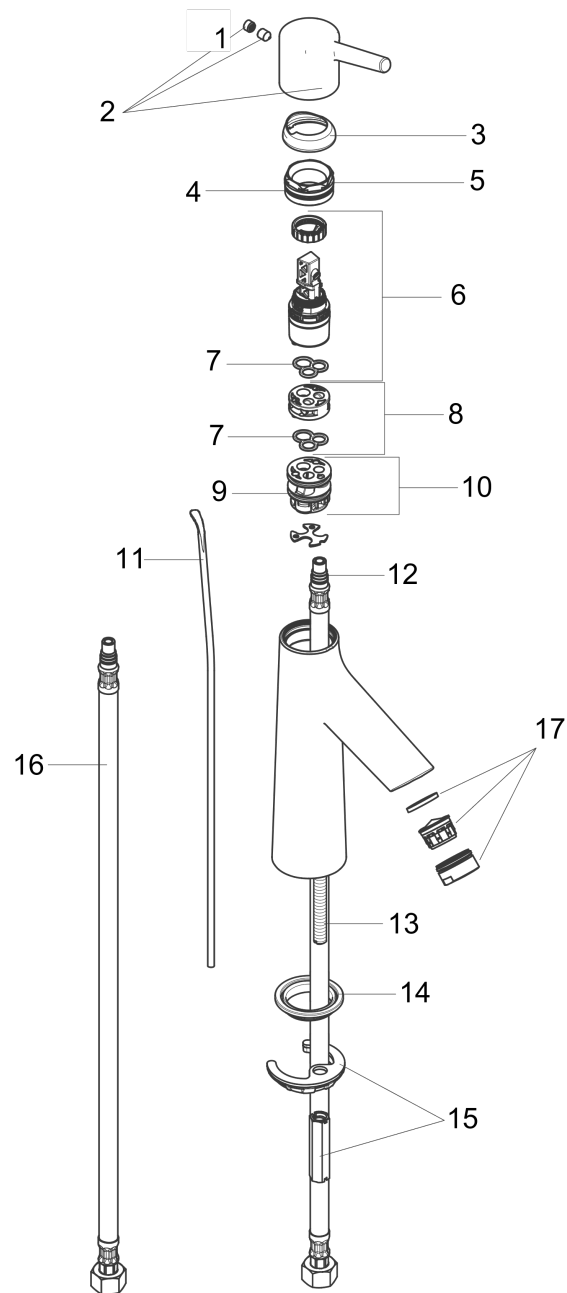

Talis S
Single-Hole Faucet 80 with Pop-Up Drain, 1.2 GPM
 Finish: **chrome** Part no. : **72010001**

Description

Features

- Handle variant: Lever
- Spray modes: aerated spray
- Max. flow: 1.2 GPM (4.5 L/Min)
- Ceramic cartridge
- Includes pop-up drain

Item details

List Price \$ 297.00

Technology

Compliance / Sustainability

Product image

Scale drawing

Talis S
Single-Hole Faucet 80 with Pop-Up Drain, 1.2 GPM
 Finish: **chrome** Part no. : **72010001**

Exploded drawing

Year of production: >08/16

Talis S
Single-Hole Faucet 80 with Pop-Up Drain, 1.2 GPM
 Finish: **chrome** Part no. : **72010001**

Spare parts list

Year of production: >08/16

Pos.	Description	Part no.	Price	PU
1	screw cover	95704000	-	1
2	handle	92626000	-	1
3	flange	92625000	-	1
4	O-ring 27x1,5	92527000	-	1
5	nut	92627000	-	1
6	cartridge, assy	95973001	-	1
7	seal	98865000	-	1
8	adapter for cartridge	92628000	-	1
9	adapter for cartridge	98866000	-	1
10	O-ring 23x2	98398000	-	1
11	pull rod	96657000	-	1
12	O-ring 7x1,5	98422000	-	1
13	screw M8 x 68	97736000	-	1
14	seal Ø 42	98722000	-	1
15	fixing set	96016000	-	1
16	connection hose 18½" M8x0,75 3/8"	96321001	-	1
17	aerator M24x1 (4,5 l/min)	92877000	-	1
a	pop up waste	88509000	-	1