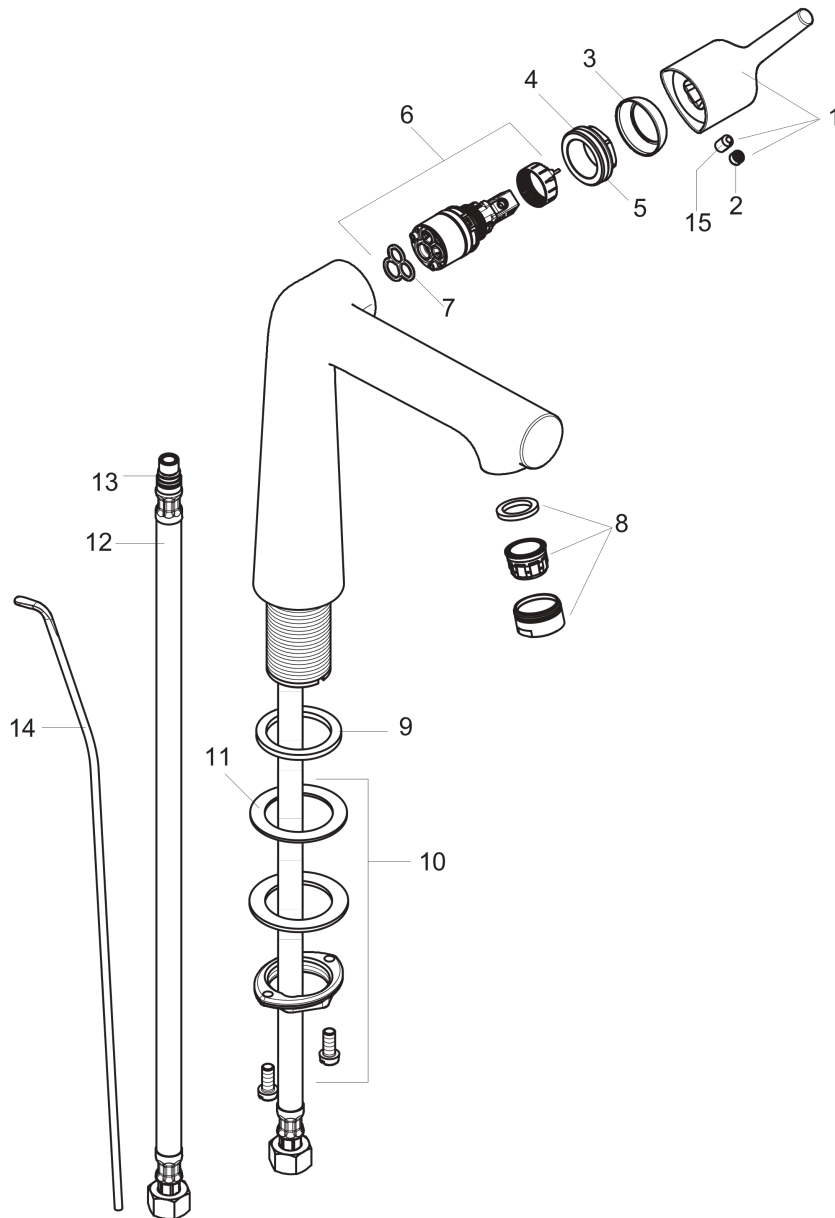

Talis S
Single-Hole Faucet 140 with Pop-Up Drain, 1.2 GPM
 Finish: **chrome** Part no. : **72113001**

Exploded drawing

Year of production: >09/16

Talis S
Single-Hole Faucet 140 with Pop-Up Drain, 1.2 GPM
 Finish: **chrome** Part no. : **72113001**

Spare parts list

Year of production: >09/16

Pos.	Description	Part no.	Price	PU
1	handle	92771000	-	1
2	screw cover	95704000	-	1
3	flange	95493000	-	1
4	nut	95178000	-	1
5	O-ring 24x2	98388000	-	1
6	cartridge, assy	95973001	-	1
7	seal	98865000	-	1
8	aerator M24x1 (4,5 l/min)	92812000	-	1
9	flat seal	98749000	-	1
10	fixing set (Ø 32)	13961000	-	1
11	lever collar	97548000	-	1
12	connection hose 23½" M10x1 3/8"	14099001	-	1
13	O-ring 8x1,75	97827000	-	1
14	pull rod	96657000	-	1
15	hollow set screw M6x10 DIN 916	96029000	-	1
a	pop up waste	88509000	-	1
b	fixation extension 35 mm	13898000	-	1