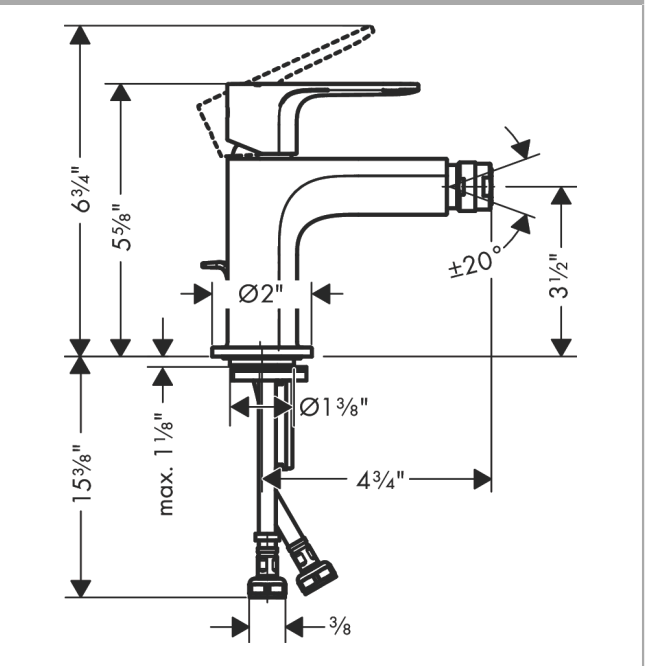

**Rebris S**  
**Single-Hole Bidet Faucet**  
 Finish: **matte black** Part no. : **72210671**

**Description**

**Features**

- Consists of: Single-lever bidet faucet, Pop-up assembly
- Spout height: 4 Inch
- Pivoting aerator
- Spray modes: aerated spray
- Max. flow: 1.5 GPM (5.7 L/Min)
- Ceramic cartridge
- Includes pop-up drain
- Material waste set: Metal

**Item details**

List Price \$ 290.00

**Technology**

**Design awards**

**Compliance / Sustainability**

**Product image**

**Scale drawing**

**Rebris S**  
**Single-Hole Bidet Faucet**  
 Finish: **matte black** Part no. : **72210671**

### Single-Hole Bidet Faucet

Finish: **matte black** Part no. : **72210671**

#### Spare parts list

Year of production: >01/23

Pos.	Description	Part no.	Price	PU
1	handle	94642670	-	1
2	hollow set screw M6x10 DIN 916	96029000	-	1
3	screw cover	95704000	-	1
4	flange	98863670	-	1
5	nut	98864000	-	1
6	O-ring 24x2	98388000	-	1
7	O-ring 27x1,5	92527000	-	1
8	O-ring 25x1,5	98146000	-	1
9	cartridge, assy	95973001	-	1
10	adapter for cartridge	98866000	-	1
11	O-ring 23x2	98398000	-	1
12	ball joint	96050670	-	1
13	aerator M24x1 (5 l/min)	92372670	-	1
14	seal Ø 42	98722000	-	1
15	fixing set	96016000	-	1
16	screw M8 x 68	97736000	-	1
18	connection hose 23½" M8x0,75 3/8"	96556001	-	1
19	O-ring 6,6x1,6	93019000	-	1
a	pop up waste	88509670	-	1