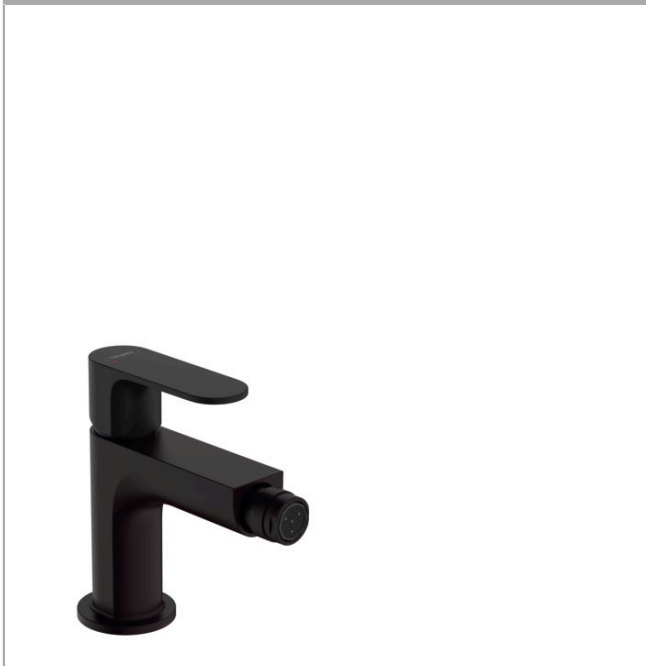

**Rebris S**  
**Single-Hole Bidet Faucet**  
 Finish: **matte black** Part no. : **72210671**

**Description**

**Features**

- Consists of: Single-lever bidet faucet, Pop-up assembly
- Spout height: 4 Inch
- Pivoting aerator
- Spray modes: aerated spray
- Max. flow: 1.5 GPM (5.7 L/Min)
- Ceramic cartridge
- Includes pop-up drain
- Material waste set: Metal

**Item details**

List Price \$ 290.00

**Technology**

**Design awards**

**Compliance / Sustainability**

**Product image**

**Scale drawing**

**Rebris S**  
**Single-Hole Bidet Faucet**  
 Finish: **matte black** Part no. : **72210671**

### Single-Hole Bidet Faucet

Finish: **matte black** Part no. : **72210671**