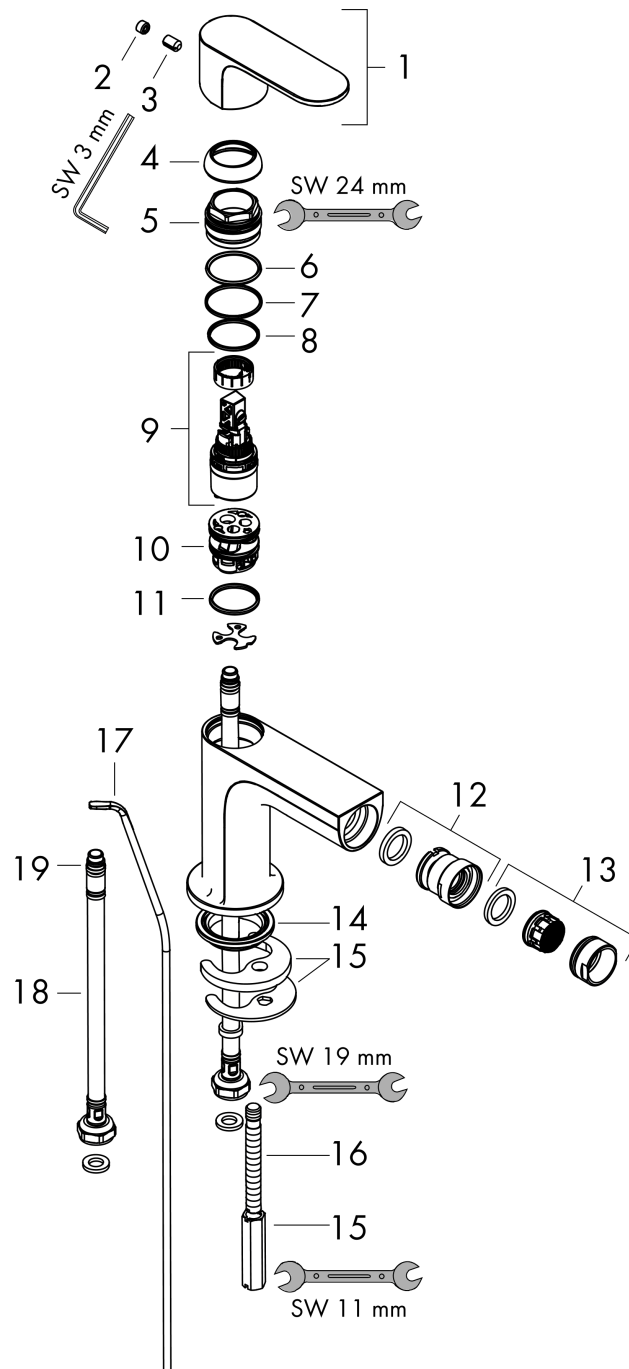

Rebris S
Single-Hole Bidet Faucet
Finish: **matte black** Part no. : **72210671**

Exploded drawing

Year of production: >01/23

Rebris S

Single-Hole Bidet Faucet

Finish: **matte black** Part no. : **72210671**

Spare parts list

Year of production: >01/23

Pos.	Description	Part no.	Price	PU
1	handle	94642670	-	1
2	hollow set screw M6x10 DIN 916	96029000	-	1
3	screw cover	95704000	-	1
4	flange	98863670	-	1
5	nut	98864000	-	1
6	O-ring 24x2	98388000	-	1
7	O-ring 27x1,5	92527000	-	1
8	O-ring 25x1,5	98146000	-	1
9	cartridge, assy	95973001	-	1
10	adapter for cartridge	98866000	-	1
11	O-ring 23x2	98398000	-	1
12	ball joint	96050670	-	1
13	aerator M24x1 (5 l/min)	92372670	-	1
14	seal Ø 42	98722000	-	1
15	fixing set	96016000	-	1
16	screw M8 x 68	97736000	-	1
18	connection hose 23½" M8x0,75 3/8"	96556001	-	1
19	O-ring 6,6x1,6	93019000	-	1
a	pop up waste	88509670	-	1