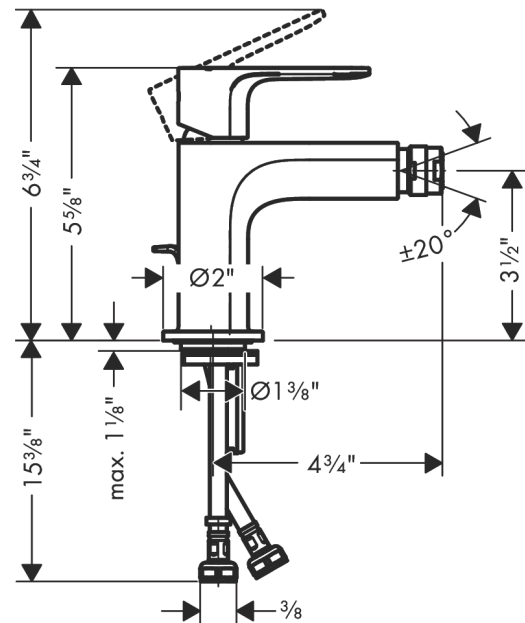

**Rebris E**  
**Single-Hole Bidet Faucet**  
 Finish: **matte black** Part no. : **72211671**

**Description**

**Features**

- Consists of: Single-lever bidet faucet, Pop-up assembly
- Spout height: 4 Inch
- Pivoting aerator
- Spray modes: aerated spray
- Max. flow: 1.5 GPM (5.7 L/Min)
- Ceramic cartridge
- Includes pop-up drain
- Material waste set: Metal

**Item details**

List Price \$ 370.00

**Technology**

**Design awards**

**Compliance / Sustainability**

**Product image**

**Scale drawing**

**Rebris E**  
**Single-Hole Bidet Faucet**  
 Finish: **matte black** Part no. : **72211671**

### Single-Hole Bidet Faucet

Finish: **matte black** Part no. : **72211671**

#### Spare parts list

Year of production: >01/23

Pos.	Description	Part no.	Price	PU
1	handle	94643670	-	1
2	hollow set screw M6x10 DIN 916	96029000	-	1
3	screw cover	95704000	-	1
4	flange	98863670	-	1
5	nut	98864000	-	1
6	O-ring 24x2	98388000	-	1
7	O-ring 27x1,5	92527000	-	1
8	O-ring 25x1,5	98146000	-	1
9	cartridge, assy	95973001	-	1
10	adapter for cartridge	98866000	-	1
11	O-ring 23x2	98398000	-	1
12	ball joint	96050670	-	1
13	aerator M24x1 (5 l/min)	92372670	-	1
14	seal Ø 42	98722000	-	1
15	fixing set	96016000	-	1
16	screw M8 x 68	97736000	-	1
18	connection hose 23½" M8x0,75 3/8"	96556001	-	1
19	O-ring 6,6x1,6	93019000	-	1
a	pop up waste	88509670	-	1