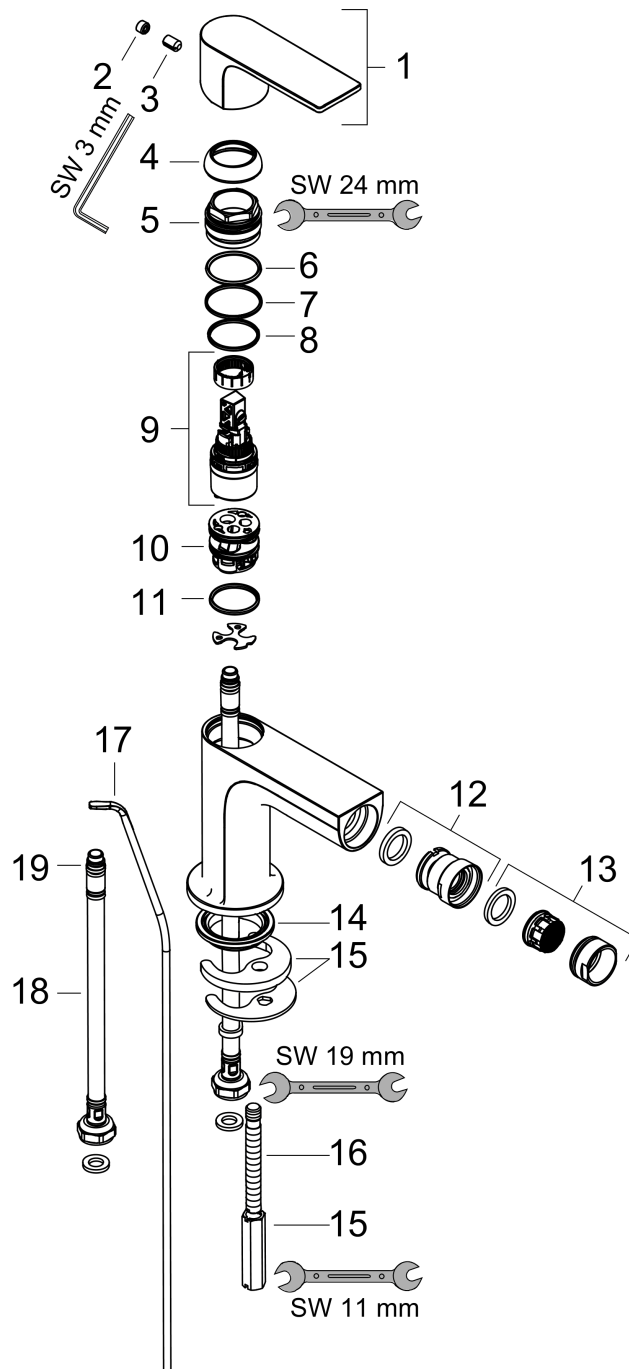

Rebris E
Single-Hole Bidet Faucet
Finish: **matte black** Part no. : **72211671**

Exploded drawing

Year of production: >01/23

Rebris E

Single-Hole Bidet Faucet

Finish: **matte black** Part no. : **72211671**

Spare parts list

Year of production: >01/23

Pos.	Description	Part no.	Price	PU
1	handle	94643670	-	1
2	hollow set screw M6x10 DIN 916	96029000	-	1
3	screw cover	95704000	-	1
4	flange	98863670	-	1
5	nut	98864000	-	1
6	O-ring 24x2	98388000	-	1
7	O-ring 27x1,5	92527000	-	1
8	O-ring 25x1,5	98146000	-	1
9	cartridge, assy	95973001	-	1
10	adapter for cartridge	98866000	-	1
11	O-ring 23x2	98398000	-	1
12	ball joint	96050670	-	1
13	aerator M24x1 (5 l/min)	92372670	-	1
14	seal Ø 42	98722000	-	1
15	fixing set	96016000	-	1
16	screw M8 x 68	97736000	-	1
18	connection hose 23½" M8x0,75 3/8"	96556001	-	1
19	O-ring 6,6x1,6	93019000	-	1
a	pop up waste	88509670	-	1