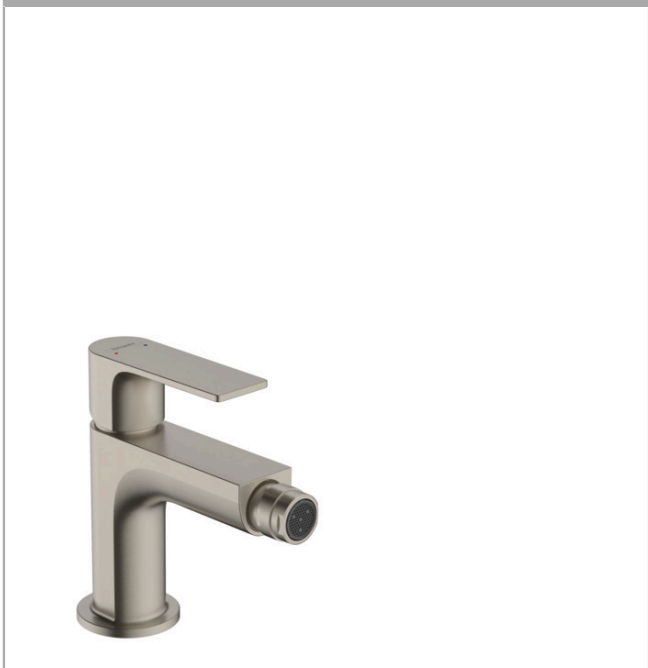

Rebris E
Single-Hole Bidet Faucet
 Finish: **brushed nickel** Part no. : **72211821**

Description

Features

- Consists of: Single-lever bidet faucet, Pop-up assembly
- Spout height: 4 Inch
- Pivoting aerator
- Spray modes: aerated spray
- Max. flow: 1.5 GPM (5.7 L/Min)
- Ceramic cartridge
- Includes pop-up drain
- Material waste set: Metal

Item details

List Price \$ 370.00

Technology

Design awards

Compliance / Sustainability

Product image

Scale drawing