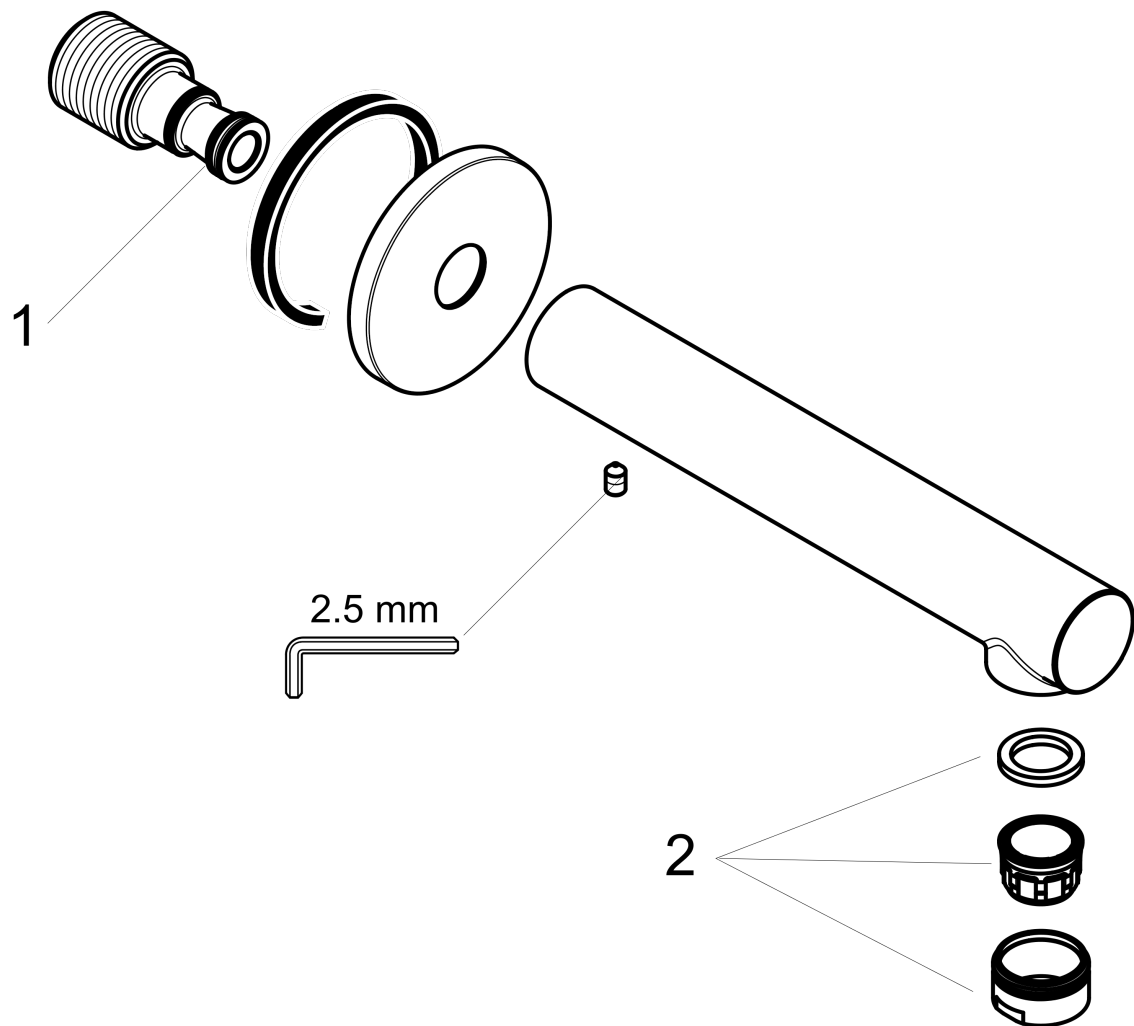

**Talis S
Tub Spout**

Finish: **chrome** Part no. : **72410001**

Description

Features

- Solid Brass
- Includes: 1/2" female and 3/4" male adaptor

Item details

List Price \$ 195.00

Compliance / Sustainability

Product image

Scale drawing

Talis S
 Tub Spout
 Finish: **chrome** Part no. : **72410001**

Exploded drawing

Year of production: >11/16

Talis S

Tube Spout

Finish: **chrome** Part no. : **72410001**

Spare parts list

Year of production: >11/16

Pos.	Description	Part no.	Price	PU
1	O-ring 13x2	98128000	-	1
2	aerator M24x1 (30 l/min)	96512000	-	1
a	escutcheon Ø 65 mm	92754000	-	1
b	seal	97530000	-	1