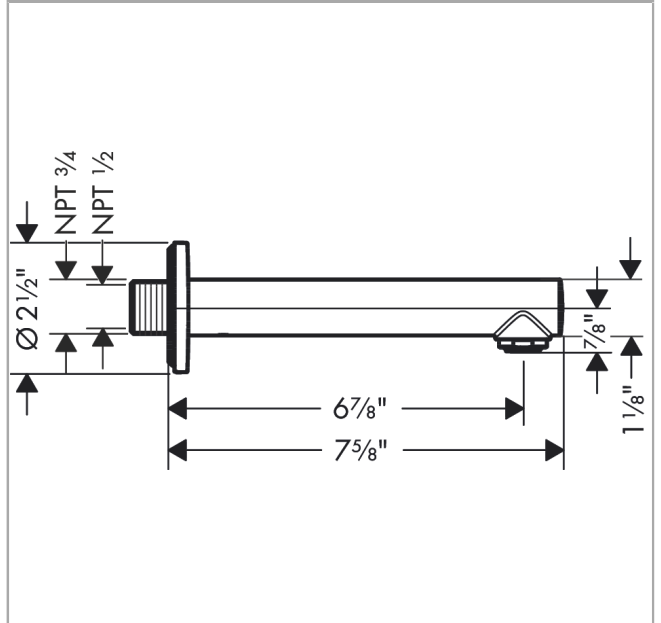

**Talis S
Tub Spout**

Finish: **chrome** Part no. : **72410001**

Description

Features

- Solid Brass
- Includes: 1/2" female and 3/4" male adaptor

Item details

List Price \$ 195.00

Compliance / Sustainability

Product image

Scale drawing

Talis S
 Tub Spout
 Finish: **chrome** Part no. : **72410001**

Exploded drawing

Year of production: >11/16

Talis S

Tube Spout

Finish: **chrome** Part no. : **72410001**

Spare parts list

Year of production: >11/16

Pos.	Description	Part no.	Price	PU
1	O-ring 13x2	98128000	-	1
2	aerator M24x1 (30 l/min)	96512000	-	1
a	escutcheon Ø 65 mm	92754000	-	1
b	seal	97530000	-	1