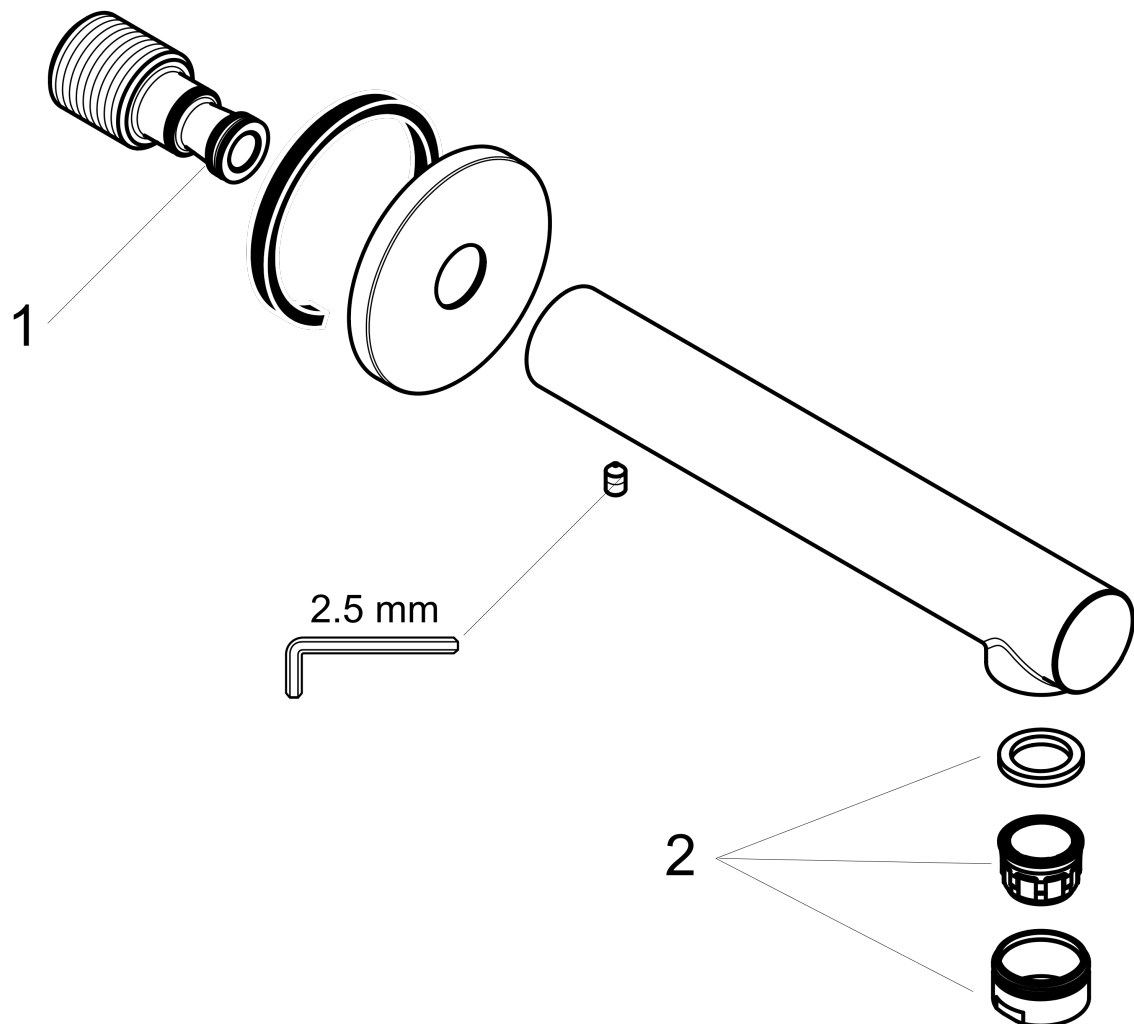

Talis S
Tube Spout
 Finish: **brushed bronze** Part no. : **72410141**

Description

Features

- Solid Brass
- Includes: 1/2" female and 3/4" male adaptor

Item details

List Price \$ 259.00

Compliance / Sustainability

Product image

Scale drawing

Talis S
 Tub Spout
 Finish: brushed bronze Part no. : 72410141

Exploded drawing

Year of production: >12/20

Talis S
Tub Spout
 Finish: **brushed bronze** Part no. : **72410141**

Spare parts list

Year of production: >12/20

Pos.	Description	Part no.	Price	PU
1	O-ring 13x2	98128000	-	1
2	aerator M24x1 (30 l/min)	96512140	-	1
a	seal	97530000	-	1
b	escutcheon Ø 65 mm	92754140	-	1