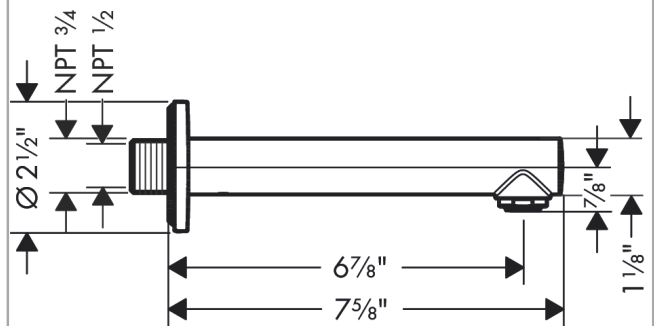

Talis S
Tube Spout
 Finish: **brushed bronze** Part no. : **72410141**

Description

Features

- Solid Brass
- Includes: 1/2" female and 3/4" male adaptor

Item details

List Price \$ 259.00

Compliance / Sustainability

Product image

Scale drawing

Talis S
 Tub Spout
 Finish: brushed bronze Part no. : 72410141

Exploded drawing

Year of production: >12/20

Talis S
Tub Spout
 Finish: **brushed bronze** Part no. : **72410141**

Spare parts list

Year of production: >12/20

Pos.	Description	Part no.	Price	PU
1	O-ring 13x2	98128000	-	1
2	aerator M24x1 (30 l/min)	96512140	-	1
a	seal	97530000	-	1
b	escutcheon Ø 65 mm	92754140	-	1