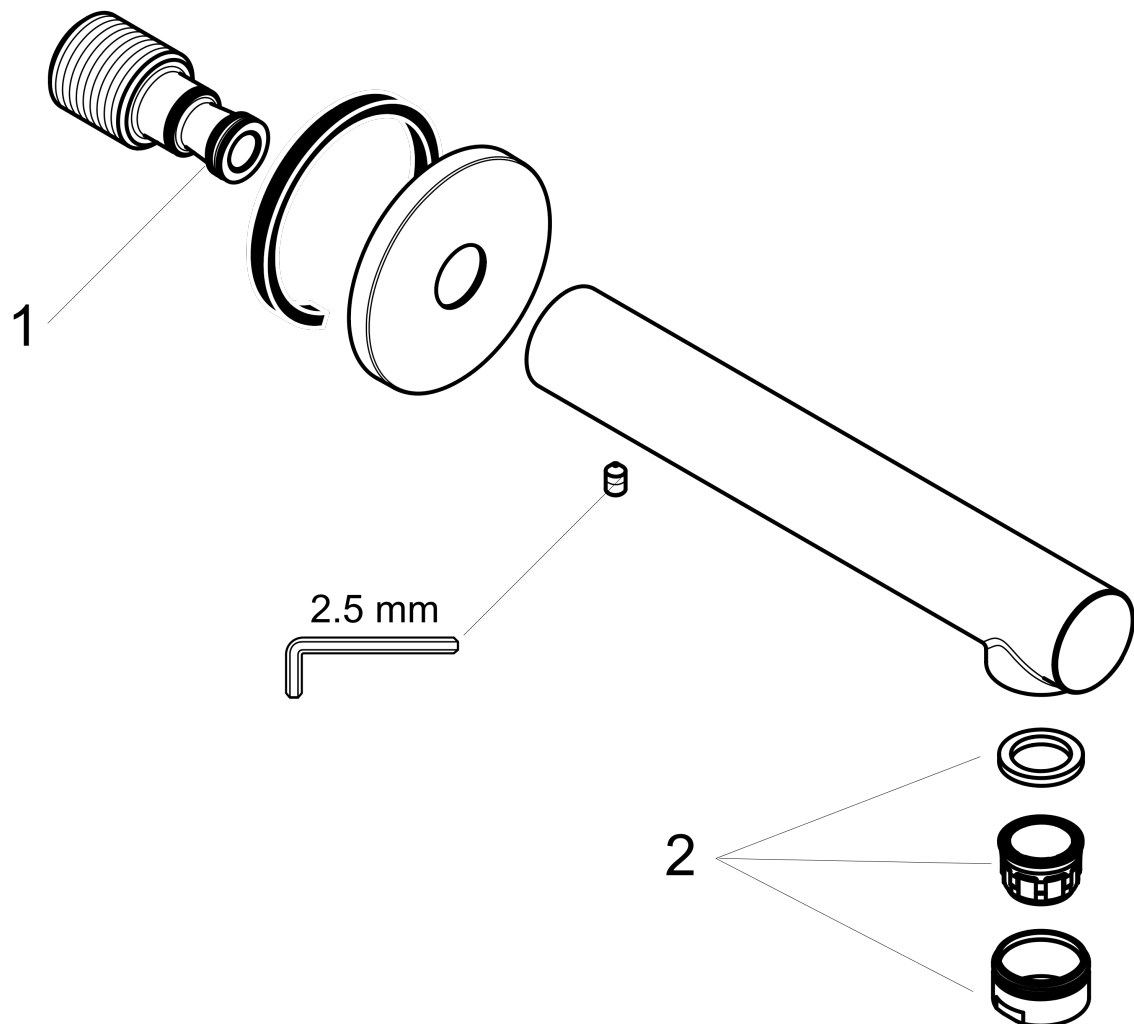

**Talis S**

**Tub Spout**

Finish: **brushed black chrome** Part no. : **72410341**

**Description**

**Features**

- Solid Brass
- Includes: 1/2" female and 3/4" male adaptor

**Item details**

List Price \$ 259.00

**Compliance / Sustainability**

**Product image**

**Scale drawing**

Talis S  
 Tub Spout  
 Finish: brushed black chrome Part no. : 72410341

Exploded drawing

Year of production: >12/20

**Talis S**  
**Tub Spout**  
 Finish: **brushed black chrome**    Part no. : **72410341**

**Spare parts list**

Year of production: >12/20

Pos.	Description	Part no.	Price	PU
1	O-ring 13x2	98128000	-	1
2	aerator M24x1 (30 l/min)	96512340	-	1
a	seal	97530000	-	1
b	escutcheon Ø 65 mm	92754340	-	1