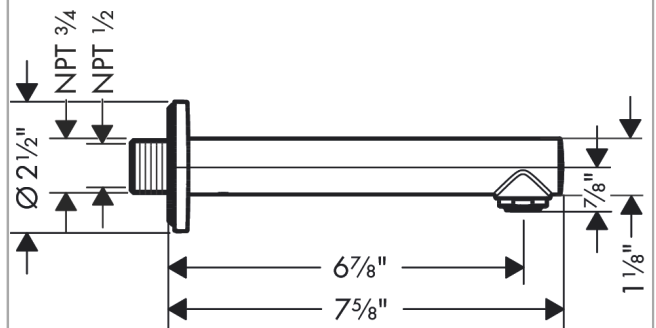

**Talis S**

**Tub Spout**

Finish: **brushed black chrome** Part no. : **72410341**

**Description**

**Features**

- Solid Brass
- Includes: 1/2" female and 3/4" male adaptor

**Item details**

List Price \$ 259.00

**Compliance / Sustainability**

**Product image**

**Scale drawing**

Talis S  
 Tub Spout  
 Finish: brushed black chrome Part no. : 72410341

Exploded drawing

Year of production: >12/20

**Talis S**  
**Tub Spout**  
 Finish: **brushed black chrome**    Part no. : **72410341**

**Spare parts list**

Year of production: >12/20

Pos.	Description	Part no.	Price	PU
1	O-ring 13x2	98128000	-	1
2	aerator M24x1 (30 l/min)	96512340	-	1
a	seal	97530000	-	1
b	escutcheon Ø 65 mm	92754340	-	1