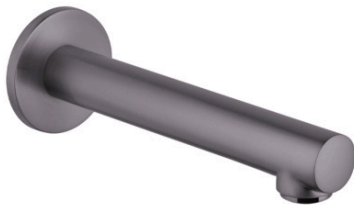

**Talis S**

**Tub Spout**

Finish: **brushed black chrome** Part no. : **72410341**

**Description**

**Features**

- Solid Brass
- Includes: 1/2" female and 3/4" male adaptor

**Item details**

List Price \$ 259.00

**Compliance / Sustainability**

**Product image**

**Scale drawing**

Talis S  
 Tub Spout  
 Finish: brushed black chrome Part no. : 72410341

Exploded drawing

Year of production: >12/20

**Talis S**  
**Tub Spout**  
 Finish: **brushed black chrome**    Part no. : **72410341**