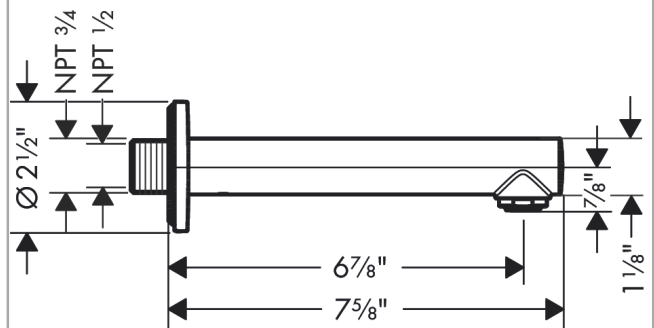

Talis S
Tube Spout
 Finish: **matte black** Part no. : **72410671**

Description

Features

- Solid Brass
- Includes: 1/2" female and 3/4" male adaptor

Item details

List Price \$ 259.00

Compliance / Sustainability

Product image

Scale drawing

Talis S
 Tub Spout
 Finish: **matte black** Part no. : **72410671**

Exploded drawing

Year of production: >12/20

Talis S
Tub Spout
 Finish: **matte black** Part no. : **72410671**

Spare parts list

Year of production: >12/20

Pos.	Description	Part no.	Price	PU
1	O-ring 13x2	98128000	-	1
2	aerator M24x1 (30 l/min)	96512670	-	1
a	seal	97530000	-	1
b	escutcheon Ø 65 mm	92754670	-	1