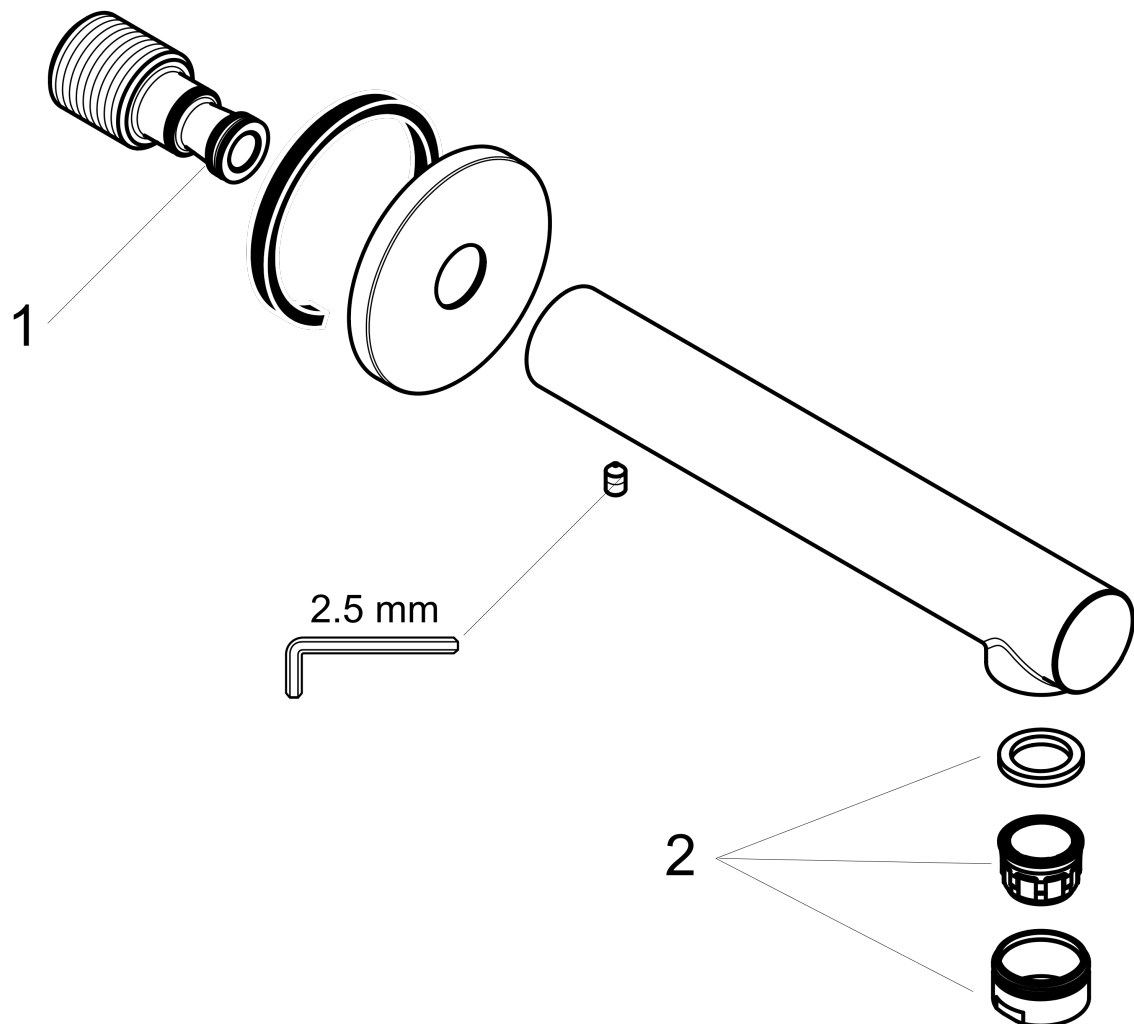

Talis S
Tube Spout
 Finish: **matte black** Part no. : **72410671**

Description

Features

- Solid Brass
- Includes: 1/2" female and 3/4" male adaptor

Item details

List Price \$ 259.00

Compliance / Sustainability

Product image

Scale drawing

Talis S
 Tub Spout
 Finish: **matte black** Part no. : **72410671**

Exploded drawing

Year of production: >12/20

Talis S
Tub Spout
 Finish: **matte black** Part no. : **72410671**

Spare parts list

Year of production: >12/20

Pos.	Description	Part no.	Price	PU
1	O-ring 13x2	98128000	-	1
2	aerator M24x1 (30 l/min)	96512670	-	1
a	seal	97530000	-	1
b	escutcheon Ø 65 mm	92754670	-	1