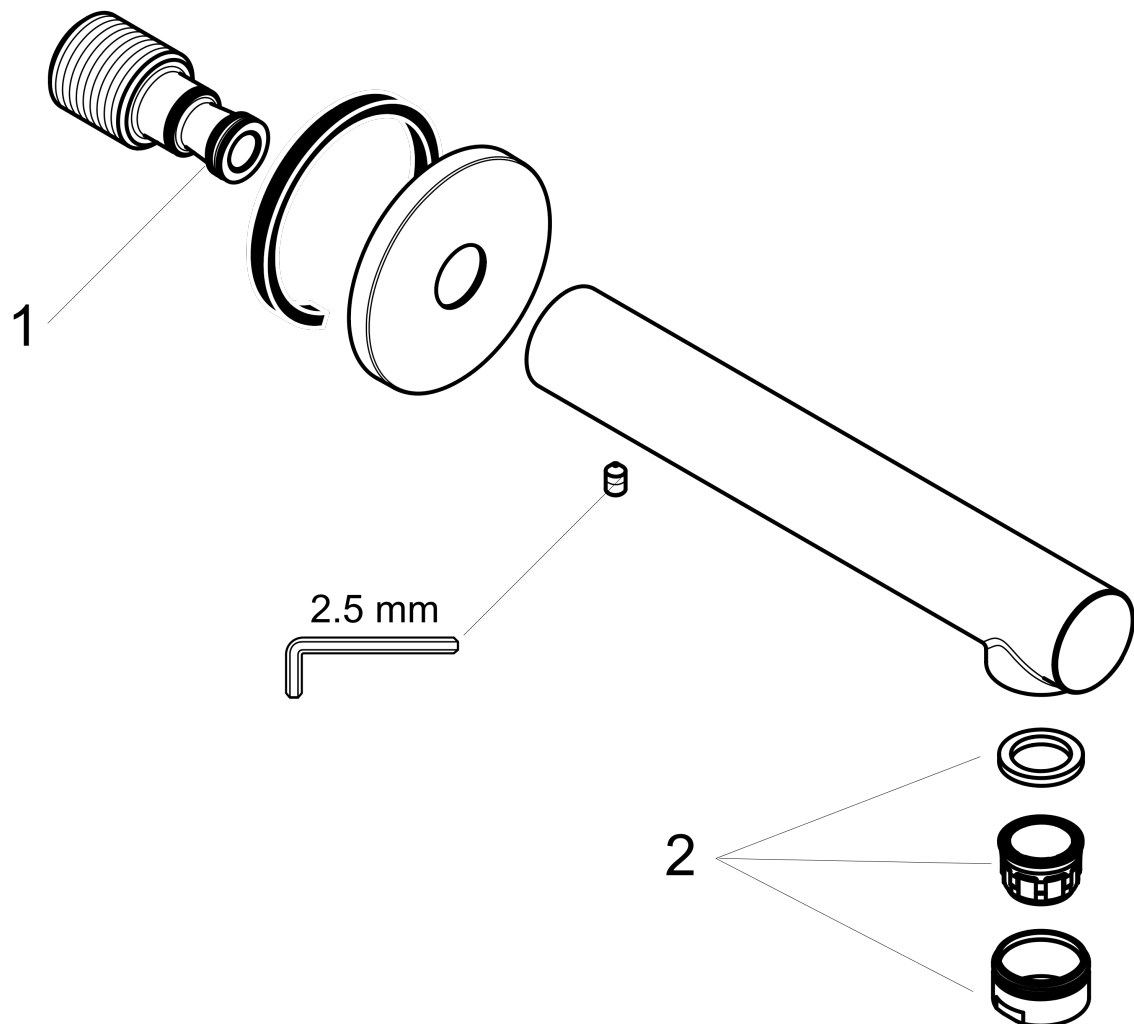

Talis S
Tube Spout
 Finish: **matte white** Part no. : **72410701**

Description

Features

- Solid Brass
- Includes: 1/2" female and 3/4" male adaptor

Item details

List Price \$ 259.00

Compliance / Sustainability

Product image

Scale drawing

Talis S
 Tub Spout
 Finish: **matte white** Part no. : **72410701**

Exploded drawing

Year of production: >12/20

Talis S
Tub Spout
 Finish: **matte white** Part no. : **72410701**

Spare parts list

Year of production: >12/20

| Pos. | Description | Part no. | Price | PU |
|------|--------------------------|----------|-------|----|
| 1 | O-ring 13x2 | 98128000 | - | 1 |
| 2 | aerator M24x1 (30 l/min) | 96512700 | - | 1 |
| a | seal | 97530000 | - | 1 |
| b | escutcheon Ø 65 mm | 92754700 | - | 1 |