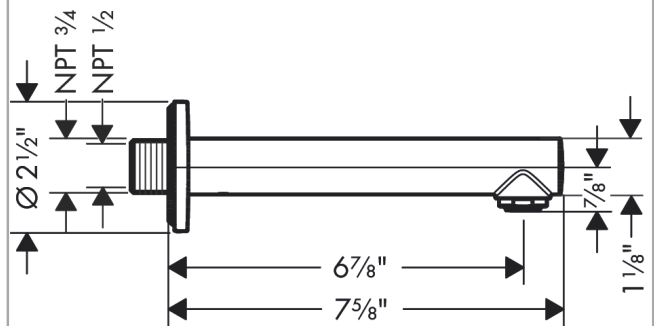

Talis S
Tube Spout
 Finish: **matte white** Part no. : **72410701**

Description

Features

- Solid Brass
- Includes: 1/2" female and 3/4" male adaptor

Item details

List Price \$ 259.00

Compliance / Sustainability

Product image

Scale drawing

Talis S
 Tub Spout
 Finish: **matte white** Part no. : **72410701**

Exploded drawing

Year of production: >12/20

Talis S
Tub Spout
 Finish: **matte white** Part no. : **72410701**

Spare parts list

Year of production: >12/20

| Pos. | Description | Part no. | Price | PU |
|------|--------------------------|----------|-------|----|
| 1 | O-ring 13x2 | 98128000 | - | 1 |
| 2 | aerator M24x1 (30 l/min) | 96512700 | - | 1 |
| a | seal | 97530000 | - | 1 |
| b | escutcheon Ø 65 mm | 92754700 | - | 1 |