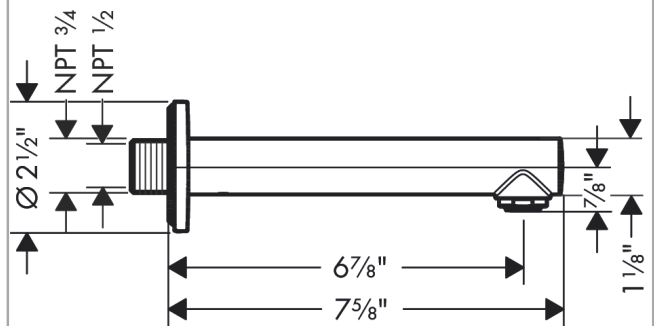

Talis S
Tube Spout
 Finish: **brushed nickel** Part no. : **72410821**

Description

Features

- Solid Brass
- Includes: 1/2" female and 3/4" male adaptor

Item details

List Price \$ 259.00

Compliance / Sustainability

Product image

Scale drawing

Talis S
Tab Spout
 Finish: **brushed nickel** Part no. : **72410821**

Exploded drawing

Year of production: >11/16

Talis S
Tub Spout
 Finish: **brushed nickel** Part no. : **72410821**

Spare parts list

Year of production: >11/16

Pos.	Description	Part no.	Price	PU
1	O-ring 13x2	98128000	-	1
2	aerator M24x1 (30 l/min)	96512820	-	1