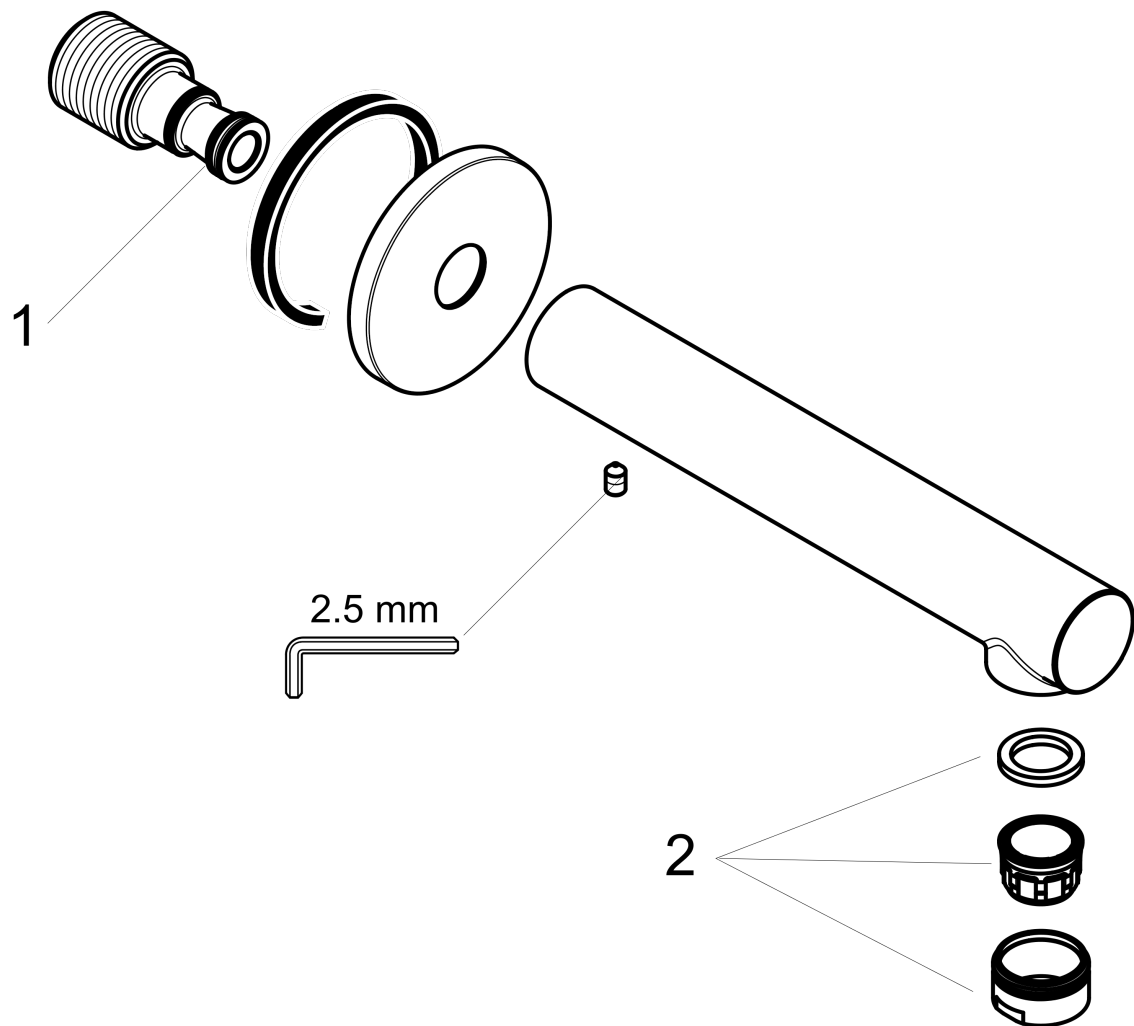

Talis S
Tube Spout
 Finish: **brushed nickel** Part no. : **72410821**

Description

Features

- Solid Brass
- Includes: 1/2" female and 3/4" male adaptor

Item details

List Price \$ 259.00

Compliance / Sustainability

Product image

Scale drawing

Talis S
Tab Spout
 Finish: **brushed nickel** Part no. : **72410821**

Exploded drawing

Year of production: >11/16

Talis S
Tub Spout
 Finish: **brushed nickel** Part no. : **72410821**

Spare parts list

Year of production: >11/16

Pos.	Description	Part no.	Price	PU
1	O-ring 13x2	98128000	-	1
2	aerator M24x1 (30 l/min)	96512820	-	1