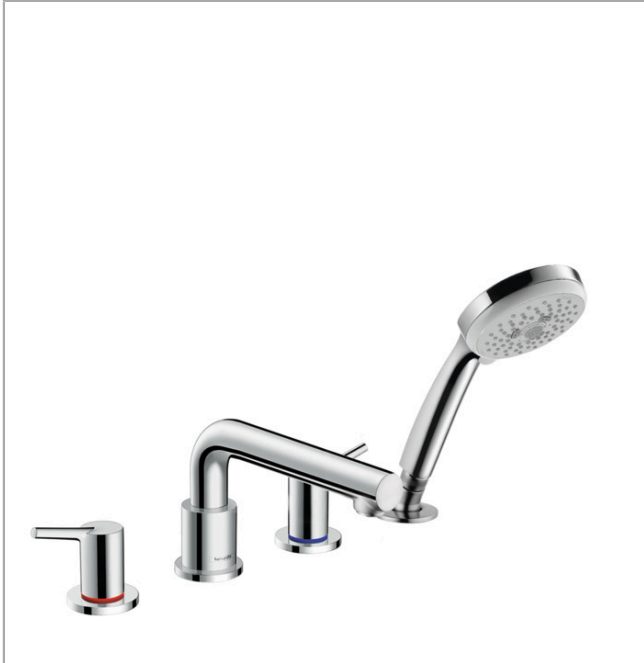

Talis S
4-Hole Roman Tub Set Trim with 1.8 GPM Handshower
Finish: **chrome** Part no. : **72414001**

Description

Features

- Max. flow: 5.5 GPM (20.6 L/Min)
- Flow rate of hand shower at 3 bar: 1.8 GPM (6.8 L/Min)
- Ceramic valves hot/cold 90°
- Integrated double backflow prevention

Item details

List Price $ 749.00

Technology

Compliance / Sustainability

Product image