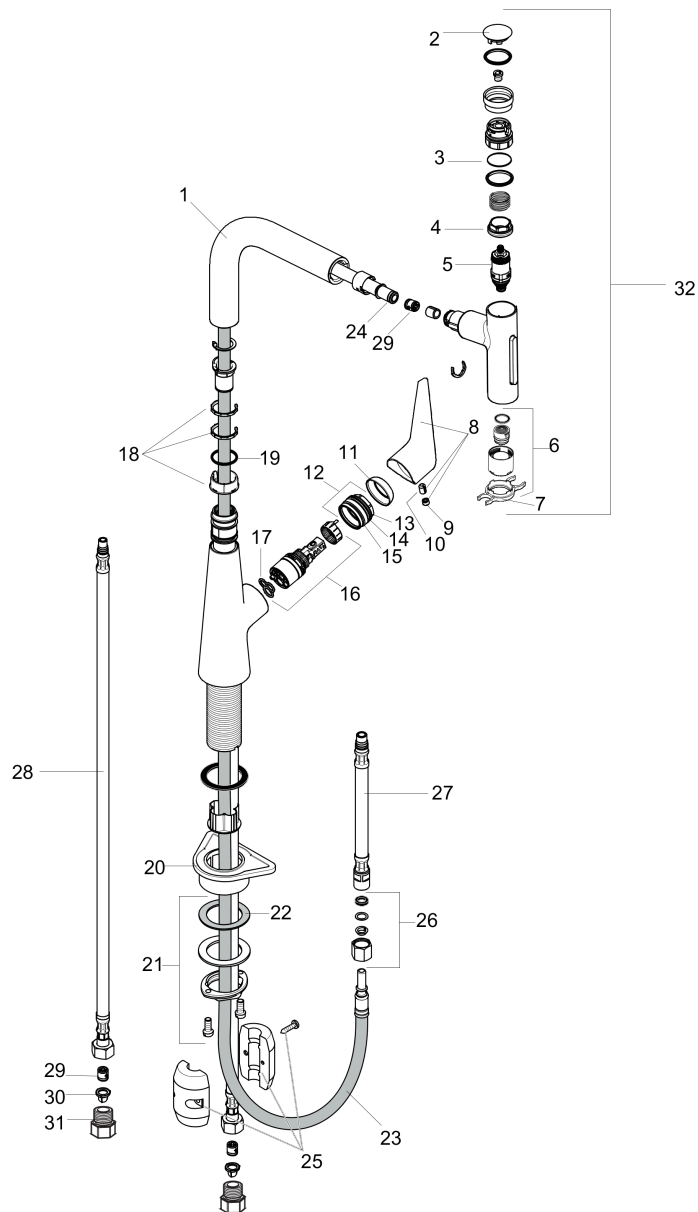

Talis Select S
Prep Kitchen Faucet, 2-Spray Pull-Out, 1.75 GPM
 Finish: **chrome** Part no. : **72824001**

Exploded drawing

Year of production: >04/19

Talis Select S
Prep Kitchen Faucet, 2-Spray Pull-Out, 1.75 GPM
 Finish: **chrome** Part no. : **72824001**

Spare parts list

Year of production: >04/19

Pos.	Description	Part no.	Price	PU
1	spout cpl.	93175000	-	1
2	cover	92566000	-	1
3	O-Ring 14x1,5	98201000	-	1
4	nut	92567000	-	1
5	shut off unit	98463000	-	1
6	spray former	93342001	-	1
7	service tool	95910000	-	1
8	handle	93148000	-	1
9	screw cover	95704000	-	1
10	hollow set screw M6x10 DIN 916	96029000	-	1
11	flange	98863000	-	1
12	nut	98864000	-	1
13	O-ring 23x2	98398000	-	1
14	O-ring 27x1,5	92527000	-	1
15	O-ring 25x1,5	98146000	-	1
16	cartridge, assy	97685000	-	1
17	seal	98865000	-	1
18	set of lever collars	98365000	-	1
19	O-ring 21x2,5	98211000	-	1
20	support	97523000	-	1
21	fixing set (Ø 34)	95049000	-	1
22	lever collar	97548000	-	1
23	hose 1,50 m	92569000	-	1
24	O-ring 8x2	98112000	-	1
25	weight	92500000	-	1
26	squeezing connection	96099000	-	1
27	connection hose 600 mm M10x1	92568000	-	1
28	connection hose 900 mm M8x0,75 G3/8	95372000	-	1
29	non return valve DW 10	96456000	-	1
30	filter packing	95291000	-	1
31	adapter for connection hose	88802000	-	1
32	handspray	93410001	-	1