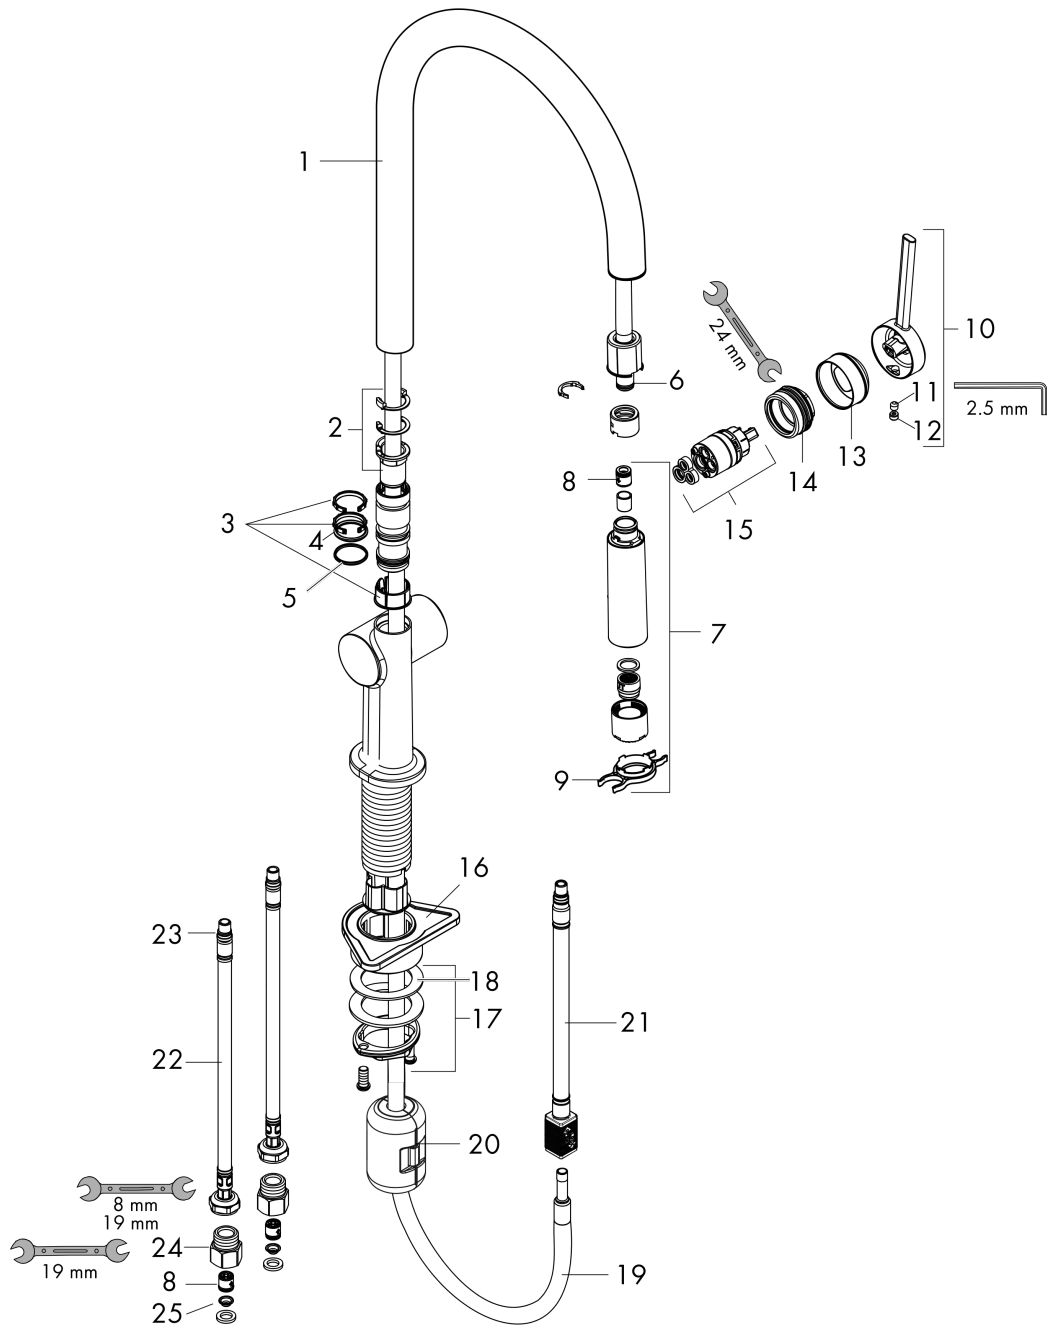

Talis N
HighArc Kitchen Faucet, O-Style 2-Spray Pull-Down, 1.5 GPM
 Finish: **matte black** Part no. : **72857671**

Description

Features

- Swivel range adjustable in 4 steps 60°, 110°, 150° or 360°
- Aerated spray, needle spray, Shower spray pattern
- Toggle spray diverter
- MagFit magnetic sprayhead docking
- Deck mounted
- Max. flow: 1.5 GPM (5.7 L/Min)
- Ceramic cartridge
- 3/8" connections
- Integrated double backflow prevention
- Extension length up to 19 5/8" (50cm)
- Single lever kitchen mixer, connection hoses, Fastening set, Assembly instructions

Item details

List Price \$ 880.00

Technology

Compliance / Sustainability

Product image

Scale drawing

Talis N
HighArc Kitchen Faucet, O-Style 2-Spray Pull-Down, 1.5 GPM
 Finish: **matte black** Part no. : **72857671**

Exploded drawing

Year of production: >03/23

Talis N
HighArc Kitchen Faucet, O-Style 2-Spray Pull-Down, 1.5 GPM
 Finish: **matte black** Part no. : **72857671**

Spare parts list

Year of production: >03/23

Pos.	Description	Part no.	Price	PU
1	spout cpl.	93739670	-	1
2	set of locating rings (60° / 110° / 150°)	94911000	-	1
3	set of lever collars	98365000	-	1
4	O-ring 19x2	98426000	-	1
5	O-ring 20x1,5	98197000	-	1
6	O-ring 8x2	98112000	-	1
7	handspray	93742001	-	1
8	non return valve DW 10	96456000	-	1
9	service tool	95910000	-	1
10	handle	93736670	-	1
11	hollow set screw M5x5	98446000	-	1
12	screw cover	93735610	-	1
13	flange	93737670	-	1
14	nut	93738000	-	1
15	cartridge, assy	93740000	-	1
16	support	97523000	-	1
17	fixing set (Ø 34)	95049000	-	1
18	lever collar	97548000	-	1
19	hose	93745000	-	1
20	weight	92500000	-	1
21	hose	93744000	-	1
22	connection hose 900 mm M8x0,75 G3/8	93746000	-	1
23	O-ring 6,6x1,6	93019000	-	1
24	filter	98516000	-	1
25	adapter for connection hose	88802000	-	1