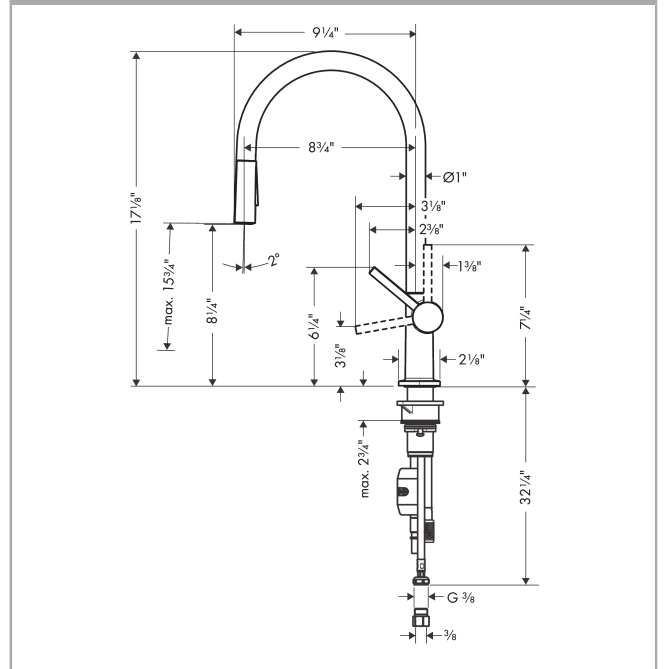

Talis N
HighArc Kitchen Faucet, O-Style 2-Spray Pull-Down, 1.5 GPM
 Finish: **matte black** Part no. : **72857671**

Description

Features

- Swivel range adjustable in 4 steps 60°, 110°, 150° or 360°
- Aerated spray, needle spray, Shower spray pattern
- Toggle spray diverter
- MagFit magnetic sprayhead docking
- Deck mounted
- Max. flow: 1.5 GPM (5.7 L/Min)
- Ceramic cartridge
- 3/8" connections
- Integrated double backflow prevention
- Extension length up to 19 5/8" (50cm)
- Single lever kitchen mixer, connection hoses, Fastening set, Assembly instructions

Item details

List Price \$ 880.00

Technology

Compliance / Sustainability

Product image

Scale drawing

Talis N
HighArc Kitchen Faucet, O-Style 2-Spray Pull-Down, 1.5 GPM
 Finish: **matte black** Part no. : **72857671**

Exploded drawing

Year of production: >03/23

Talis N
HighArc Kitchen Faucet, O-Style 2-Spray Pull-Down, 1.5 GPM
 Finish: **matte black** Part no. : **72857671**

Spare parts list

Year of production: >03/23

Pos.	Description	Part no.	Price	PU
1	spout cpl.	93739670	-	1
2	set of locating rings (60° / 110° / 150°)	94911000	-	1
3	set of lever collars	98365000	-	1
4	O-ring 19x2	98426000	-	1
5	O-ring 20x1,5	98197000	-	1
6	O-ring 8x2	98112000	-	1
7	handspray	93742001	-	1
8	non return valve DW 10	96456000	-	1
9	service tool	95910000	-	1
10	handle	93736670	-	1
11	hollow set screw M5x5	98446000	-	1
12	screw cover	93735610	-	1
13	flange	93737670	-	1
14	nut	93738000	-	1
15	cartridge, assy	93740000	-	1
16	support	97523000	-	1
17	fixing set (Ø 34)	95049000	-	1
18	lever collar	97548000	-	1
19	hose	93745000	-	1
20	weight	92500000	-	1
21	hose	93744000	-	1
22	connection hose 900 mm M8x0,75 G3/8	93746000	-	1
23	O-ring 6,6x1,6	93019000	-	1
24	filter	98516000	-	1
25	adapter for connection hose	88802000	-	1