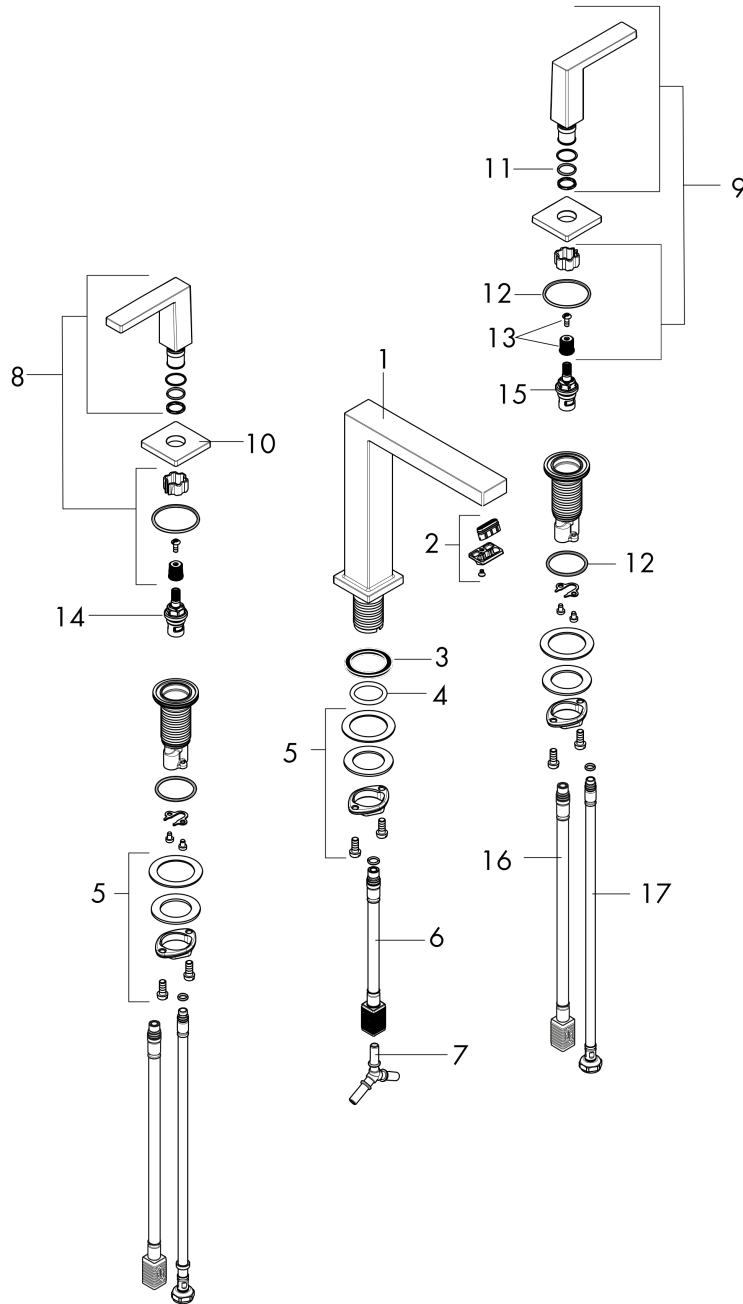

Tecturis E
Widespread Faucet 150, 1.2 GPM
 Finish: **matte black** Part no. : **73031671**

Description

Features

- Consists of: 3-hole basin mixer
- Spout height: 7 Inch
- Handle variant: Lever
- Spray modes: WaterfallStream
- Max. flow: 1.2 GPM (4.5 L/Min)
- Ceramic cartridge

Item details

List Price \$ 607.00

Technology

Design awards

Compliance / Sustainability

Product image

Scale drawing

Tecturis E
Widespread Faucet 150, 1.2 GPM
 Finish: **matte black** Part no. : **73031671**

Exploded drawing

Year of production: >02/24

Tecturis E
Widespread Faucet 150, 1.2 GPM
 Finish: **matte black** Part no. : **73031671**

Spare parts list

Year of production: >02/24

Pos.	Description	Part no.	Price	PU
1	spout cpl.	87102670	-	1
2	aerator cpl.	94994670	-	1
3	flat seal	98749000	-	1
4	O-ring 26x4	92191000	-	1
5	null	92909000	-	1
6	null	92913000	-	1
7	hose connection angel	92905000	-	1
8	handle for hot water	87103670	-	1
9	handle for cold water	87104670	-	1
10	escutcheon	92915670	-	1
11	O-Ring 14x1,5	98201000	-	1
12	null	92907000	-	1
13	handle fixing set	98932000	-	1
14	shut off unit right closing	98817000	-	1
15	shut off unit left closing	95366000	-	1
16	null	92914000	-	1
17	connection hose 18½" M8x0,75 3/8"	96321001	-	1