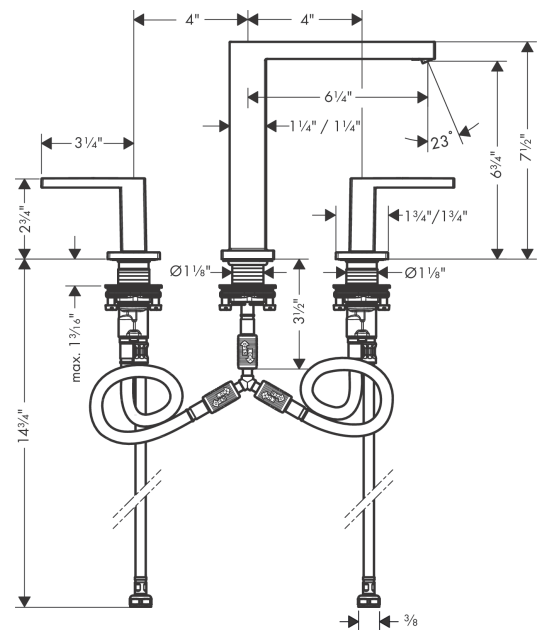

Tecturis E
Widespread Faucet 150, 1.2 GPM
 Finish: **matte black** Part no. : **73031671**

Description

Features

- Consists of: 3-hole basin mixer
- Spout height: 7 Inch
- Handle variant: Lever
- Spray modes: WaterfallStream
- Max. flow: 1.2 GPM (4.5 L/Min)
- Ceramic cartridge

Item details

List Price \$ 607.00

Technology

Design awards

Compliance / Sustainability

Product image

Scale drawing

Tecturis E
Widespread Faucet 150, 1.2 GPM
 Finish: **matte black** Part no. : **73031671**

Exploded drawing

Year of production: >02/24

Tecturis E
Widespread Faucet 150, 1.2 GPM
 Finish: **matte black** Part no. : **73031671**

Spare parts list

Year of production: >02/24

Pos.	Description	Part no.	Price	PU
1	spout cpl.	87102670	-	1
2	aerator cpl.	94994670	-	1
3	flat seal	98749000	-	1
4	O-ring 26x4	92191000	-	1
5	null	92909000	-	1
6	null	92913000	-	1
7	hose connection angel	92905000	-	1
8	handle for hot water	87103670	-	1
9	handle for cold water	87104670	-	1
10	escutcheon	92915670	-	1
11	O-Ring 14x1,5	98201000	-	1
12	null	92907000	-	1
13	handle fixing set	98932000	-	1
14	shut off unit right closing	98817000	-	1
15	shut off unit left closing	95366000	-	1
16	null	92914000	-	1
17	connection hose 18½" M8x0,75 3/8"	96321001	-	1