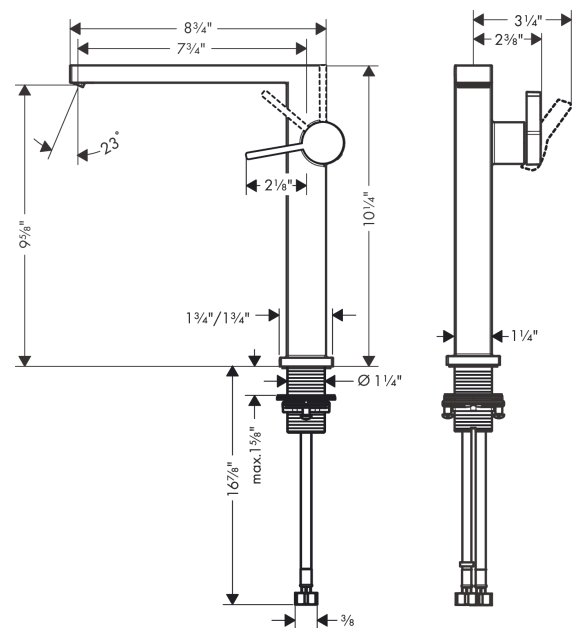

**Tecturis E**  
**Single-Hole Fine 240, 1.2 GPM**  
 Finish: **matte black** Part no. : **73072671**

**Description**

**Features**

- Spout height: 243 mm
- Handle variant: Lever
- Spray modes: WaterfallStream
- Max. flow: 1.2 GPM (4.5 L/Min)
- Ceramic cartridge

**Item details**

List Price \$ 673.00

**Technology**

**Design awards**

**Compliance / Sustainability**

**Product image**

**Scale drawing**

**Tecturis E**  
**Single-Hole Fine 240, 1.2 GPM**  
 Finish: **matte black** Part no. : **73072671**

Exploded drawing

Year of production: >02/24

**Tecturis E**  
**Single-Hole Fine 240, 1.2 GPM**  
 Finish: **matte black** Part no. : **73072671**

**Spare parts list**

Year of production: >02/24

Pos.	Description	Part no.	Price	PU
1	handle	93997670	-	1
2	screw cover	93735610	-	1
3	escutcheon	94987670	-	1
4	nut	94996000	-	1
5	O-ring 28x1,5	98421000	-	1
6	O-ring 29x2	98391000	-	1
7	cartridge, assy	93760000	-	1
8	aerator cpl.	94994000	-	1
9	fixing set (Ø 32)	13961000	-	1
10	connection hose 35½" M8x0,75 3/8"	96316001	-	1
11	O-ring 7x1,5	98422000	-	1