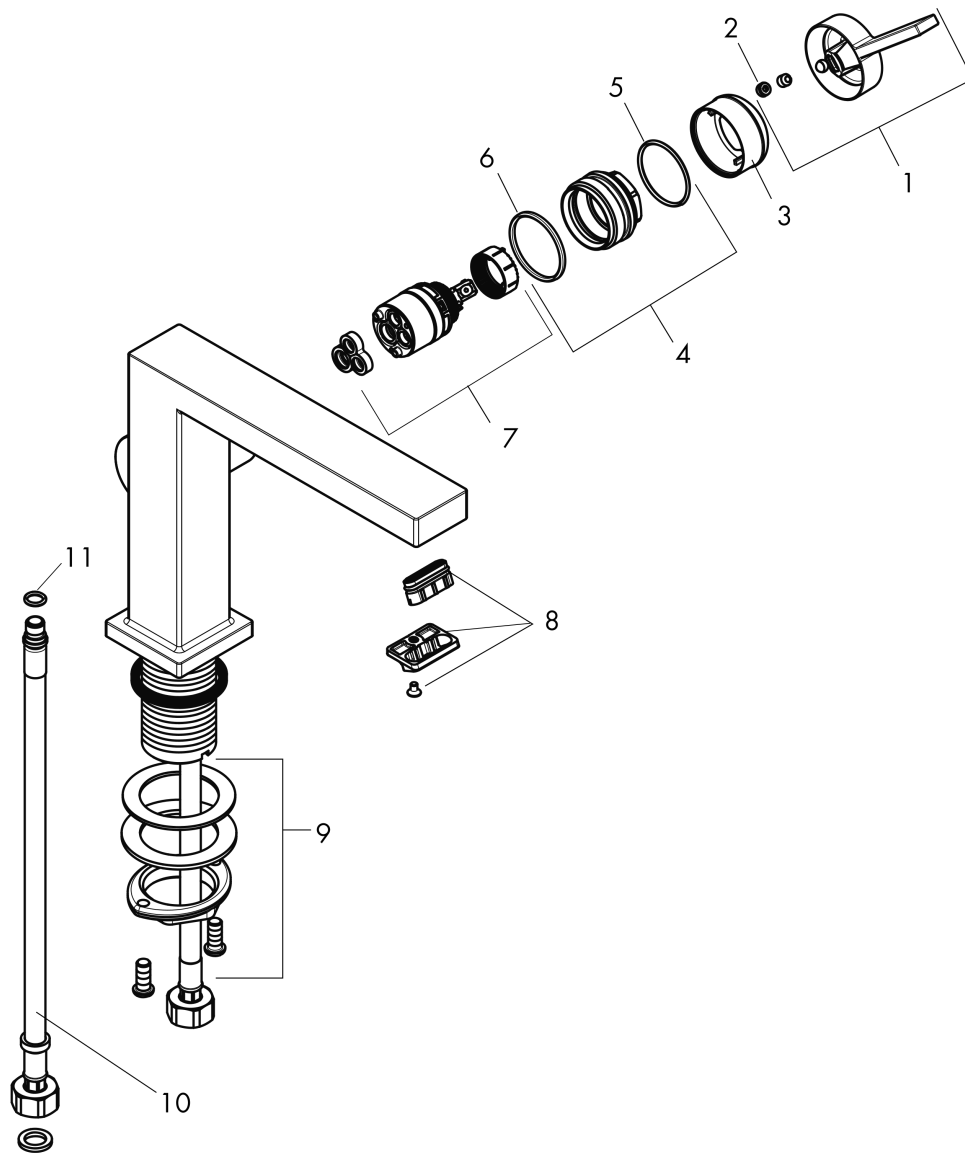

**Tecturis E**  
**Single-Hole Fine 240, 1.2 GPM**  
 Finish: **matte black** Part no. : **73072671**

**Description**

**Features**

- Spout height: 243 mm
- Handle variant: Lever
- Spray modes: WaterfallStream
- Max. flow: 1.2 GPM (4.5 L/Min)
- Ceramic cartridge

**Item details**

List Price \$ 673.00

**Technology**

**Design awards**

**Compliance / Sustainability**

**Product image**

**Scale drawing**

**Tecturis E**  
**Single-Hole Fine 240, 1.2 GPM**  
 Finish: **matte black** Part no. : **73072671**

Exploded drawing

Year of production: >02/24

**Tecturis E**  
**Single-Hole Fine 240, 1.2 GPM**  
 Finish: **matte black** Part no. : **73072671**

**Spare parts list**

Year of production: >02/24

Pos.	Description	Part no.	Price	PU
1	handle	93997670	-	1
2	screw cover	93735610	-	1
3	escutcheon	94987670	-	1
4	nut	94996000	-	1
5	O-ring 28x1,5	98421000	-	1
6	O-ring 29x2	98391000	-	1
7	cartridge, assy	93760000	-	1
8	aerator cpl.	94994000	-	1
9	fixing set (Ø 32)	13961000	-	1
10	connection hose 35½" M8x0,75 3/8"	96316001	-	1
11	O-ring 7x1,5	98422000	-	1