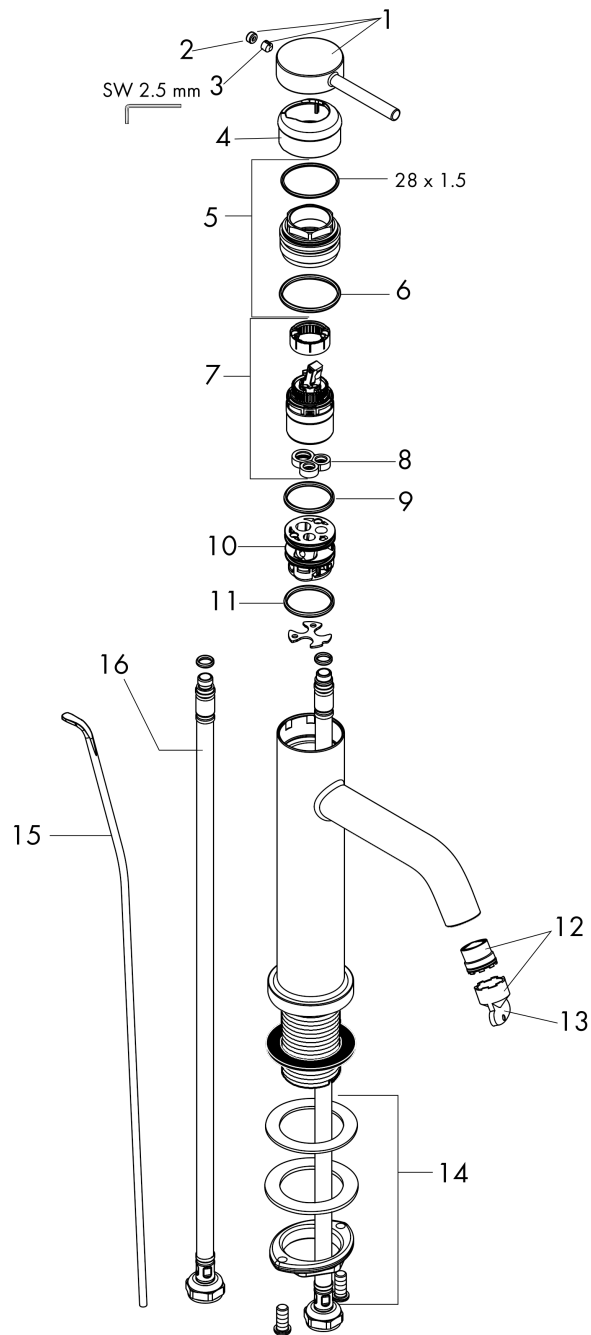

Tecturis S
Single-Hole Faucet 80 with Pop-Up Drain, 1.2 GPM
 Finish: **matte black** Part no. : **73302671**

Description

Features

- Consists of: Single-handle faucet, Pop-up assembly
- Spout height: 6 Inch
- Handle variant: Lever
- Spray modes: aerated spray
- Max. flow: 1.2 GPM (4.5 L/Min)
- Ceramic cartridge

Item details

List Price \$ 330.00

Technology

Design awards

Compliance / Sustainability

Product image

Scale drawing

Tecturis S
Single-Hole Faucet 80 with Pop-Up Drain, 1.2 GPM
 Finish: **matte black** Part no. : **73302671**

Exploded drawing

Year of production: >02/24

Tecturis S
Single-Hole Faucet 80 with Pop-Up Drain, 1.2 GPM
 Finish: **matte black** Part no. : **73302671**

Spare parts list

Year of production: >02/24

Pos.	Description	Part no.	Price	PU
1	handle	94992670	-	1
2	screw cover	93983000	-	1
5	nut	94092000	-	1
6	O-ring 29x2	98391000	-	1
7	cartridge, assy	93760000	-	1
8	seal	93383000	-	1
9	O-ring 25x1,5	98146000	-	1
10	adapter for cartridge	98866000	-	1
12	aerator cpl.	94994000	-	1
14	fixing set (Ø 32)	13961000	-	1
15	pull rod	96657670	-	1
16	connection hose 23½" M8x0,75 3/8"	98600001	-	1
a	pop up waste	88509670	-	1