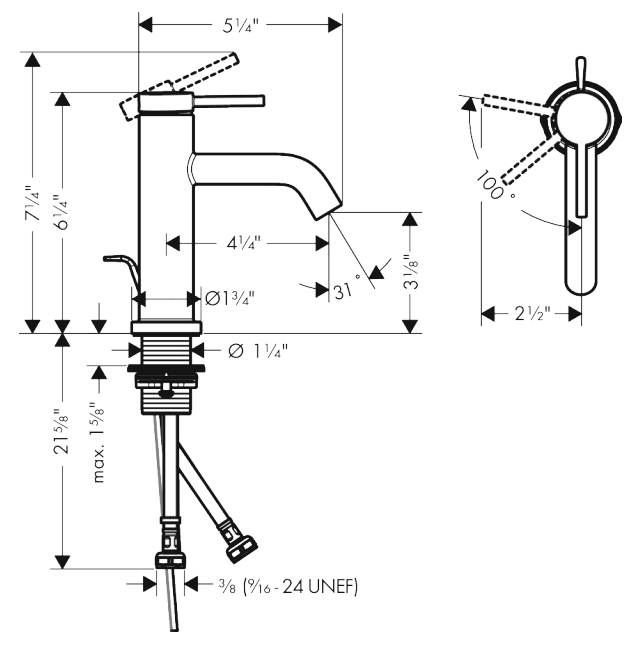

Tecturis S
Single-Hole Faucet 80 with Pop-Up Drain, 1.2 GPM
 Finish: **matte black** Part no. : **73302671**

Description

Features

- Consists of: Single-handle faucet, Pop-up assembly
- Spout height: 6 Inch
- Handle variant: Lever
- Spray modes: aerated spray
- Max. flow: 1.2 GPM (4.5 L/Min)
- Ceramic cartridge

Item details

List Price \$ 330.00

Technology

Design awards

Compliance / Sustainability

Product image

Scale drawing

Tecturis S
Single-Hole Faucet 80 with Pop-Up Drain, 1.2 GPM
 Finish: **matte black** Part no. : **73302671**

Exploded drawing

Year of production: >02/24

Tecturis S
Single-Hole Faucet 80 with Pop-Up Drain, 1.2 GPM
 Finish: **matte black** Part no. : **73302671**

Spare parts list

Year of production: >02/24

Pos.	Description	Part no.	Price	PU
1	handle	94992670	-	1
2	screw cover	93983000	-	1
5	nut	94092000	-	1
6	O-ring 29x2	98391000	-	1
7	cartridge, assy	93760000	-	1
8	seal	93383000	-	1
9	O-ring 25x1,5	98146000	-	1
10	adapter for cartridge	98866000	-	1
12	aerator cpl.	94994000	-	1
14	fixing set (Ø 32)	13961000	-	1
15	pull rod	96657670	-	1
16	connection hose 23½" M8x0,75 3/8"	98600001	-	1
a	pop up waste	88509670	-	1