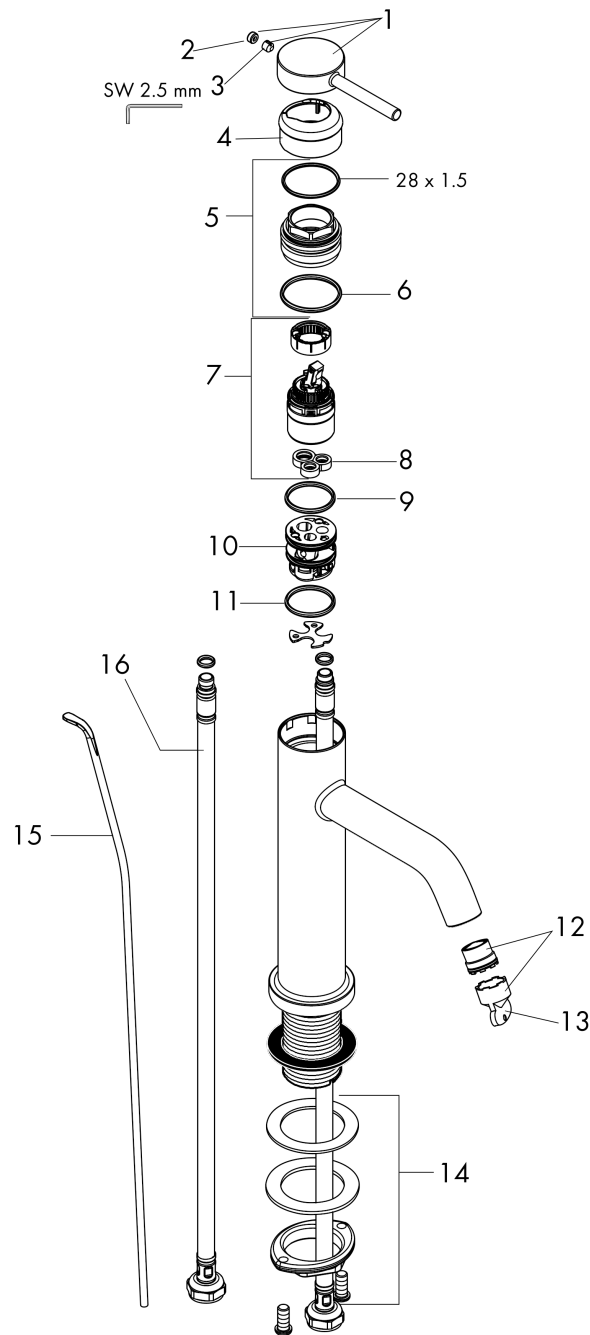

Tecturis S
Single-Hole Faucet 110 with Pop-Up Drain, 1.2 GPM
 Finish: **chrome** Part no. : **73314001**

Description

Features

- Consists of: Single-handle faucet, Pop-up assembly
- Spout height: 4 Inch
- Handle variant: Lever
- Spray modes: aerated spray
- Max. flow: 1.2 GPM (4.5 L/Min)
- Ceramic cartridge

Item details

List Price \$ 290.00

Technology

Design awards

Compliance / Sustainability

Product image

Scale drawing

Tecturis S
Single-Hole Faucet 110 with Pop-Up Drain, 1.2 GPM
 Finish: **chrome** Part no. : **73314001**

Exploded drawing

Year of production: >02/24

Tecturis S
Single-Hole Faucet 110 with Pop-Up Drain, 1.2 GPM
 Finish: **chrome** Part no. : **73314001**

Spare parts list

Year of production: >02/24

Pos.	Description	Part no.	Price	PU
1	handle	94985000	-	1
2	screw cover	93735460	-	1
3	hollow set screw M5x5	98446000	-	1
4	flange	93737000	-	1
5	nut	92926000	-	1
6	O-ring 29x2	98391000	-	1
7	cartridge, assy	93760000	-	1
8	seal	93383000	-	1
9	O-ring 25x1,5	98146000	-	1
10	adapter for cartridge	98866000	-	1
11	O-ring 23x2	98398000	-	1
12	aerator M16,5x1 (4,5 l/min)	92875000	-	1
13	special tool	98987000	-	1
14	fixing set (Ø 32)	13961000	-	1
15	pull rod	96657000	-	1
16	connection hose 23½" M8x0,75 3/8"	98600001	-	1
a	pop up waste	88509000	-	1