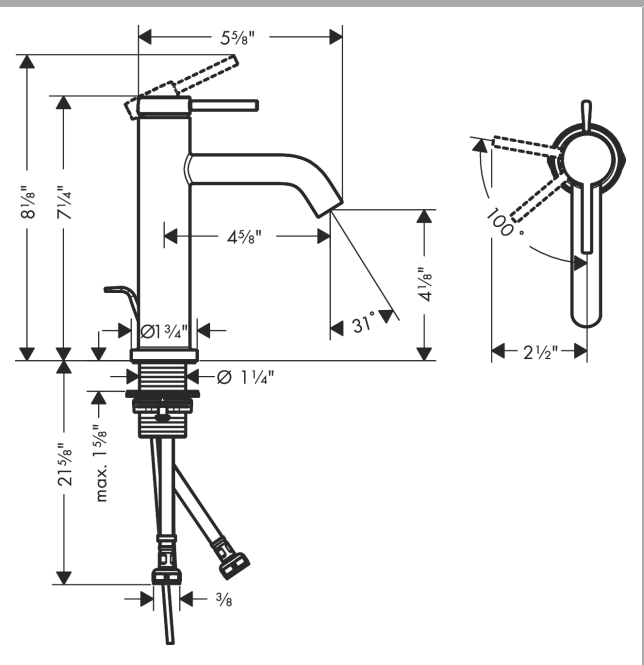

Tecturis S
Single-Hole Faucet 110 with Pop-Up Drain, 1.2 GPM
 Finish: **chrome** Part no. : **73314001**

Description

Features

- Consists of: Single-handle faucet, Pop-up assembly
- Spout height: 4 Inch
- Handle variant: Lever
- Spray modes: aerated spray
- Max. flow: 1.2 GPM (4.5 L/Min)
- Ceramic cartridge

Item details

List Price \$ 290.00

Technology

Design awards

Compliance / Sustainability

Product image

Scale drawing

Tecturis S
Single-Hole Faucet 110 with Pop-Up Drain, 1.2 GPM
 Finish: **chrome** Part no. : **73314001**

Exploded drawing

Year of production: >02/24

Tecturis S
Single-Hole Faucet 110 with Pop-Up Drain, 1.2 GPM
 Finish: **chrome** Part no. : **73314001**

Spare parts list

Year of production: >02/24

Pos.	Description	Part no.	Price	PU
1	handle	94985000	-	1
2	screw cover	93735460	-	1
3	hollow set screw M5x5	98446000	-	1
4	flange	93737000	-	1
5	nut	92926000	-	1
6	O-ring 29x2	98391000	-	1
7	cartridge, assy	93760000	-	1
8	seal	93383000	-	1
9	O-ring 25x1,5	98146000	-	1
10	adapter for cartridge	98866000	-	1
11	O-ring 23x2	98398000	-	1
12	aerator M16,5x1 (4,5 l/min)	92875000	-	1
13	special tool	98987000	-	1
14	fixing set (Ø 32)	13961000	-	1
15	pull rod	96657000	-	1
16	connection hose 23½" M8x0,75 3/8"	98600001	-	1
a	pop up waste	88509000	-	1