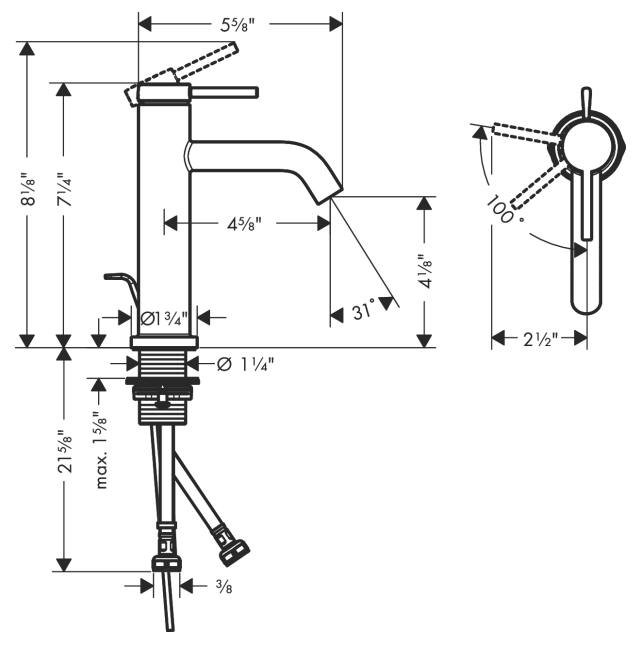

**Tecturis S**  
**Single-Hole Faucet 110 with Pop-Up Drain, 1.2 GPM**  
 Finish: **matte black** Part no. : **73314671**

**Description**

**Features**

- Consists of: Single-handle faucet, Pop-up assembly
- Spout height: 4 Inch
- Handle variant: Lever
- Spray modes: aerated spray
- Max. flow: 1.2 GPM (4.5 L/Min)
- Ceramic cartridge

**Item details**

List Price \$ 383.00

**Technology**

**Design awards**

**Compliance / Sustainability**

**Product image**

**Scale drawing**

**Tecturis S**  
**Single-Hole Faucet 110 with Pop-Up Drain, 1.2 GPM**  
 Finish: **matte black** Part no. : **73314671**

Exploded drawing

Year of production: >02/24

**Tecturis S**  
**Single-Hole Faucet 110 with Pop-Up Drain, 1.2 GPM**  
 Finish: **matte black** Part no. : **73314671**

**Spare parts list**

Year of production: >02/24

Pos.	Description	Part no.	Price	PU
1	handle	94985670	-	1
2	screw cover	93735610	-	1
3	hollow set screw M5x5	98446000	-	1
4	flange	93737670	-	1
5	nut	92926000	-	1
6	O-ring 29x2	98391000	-	1
7	cartridge, assy	93760000	-	1
8	seal	93383000	-	1
9	O-ring 25x1,5	98146000	-	1
10	adapter for cartridge	98866000	-	1
11	O-ring 23x2	98398000	-	1
12	aerator M16,5x1 (4,5 l/min)	92875000	-	1
13	special tool	98987000	-	1
14	fixing set (Ø 32)	13961000	-	1
15	pull rod	96657670	-	1
16	connection hose 23½" M8x0,75 3/8"	98600001	-	1
a	pop up waste	88509670	-	1