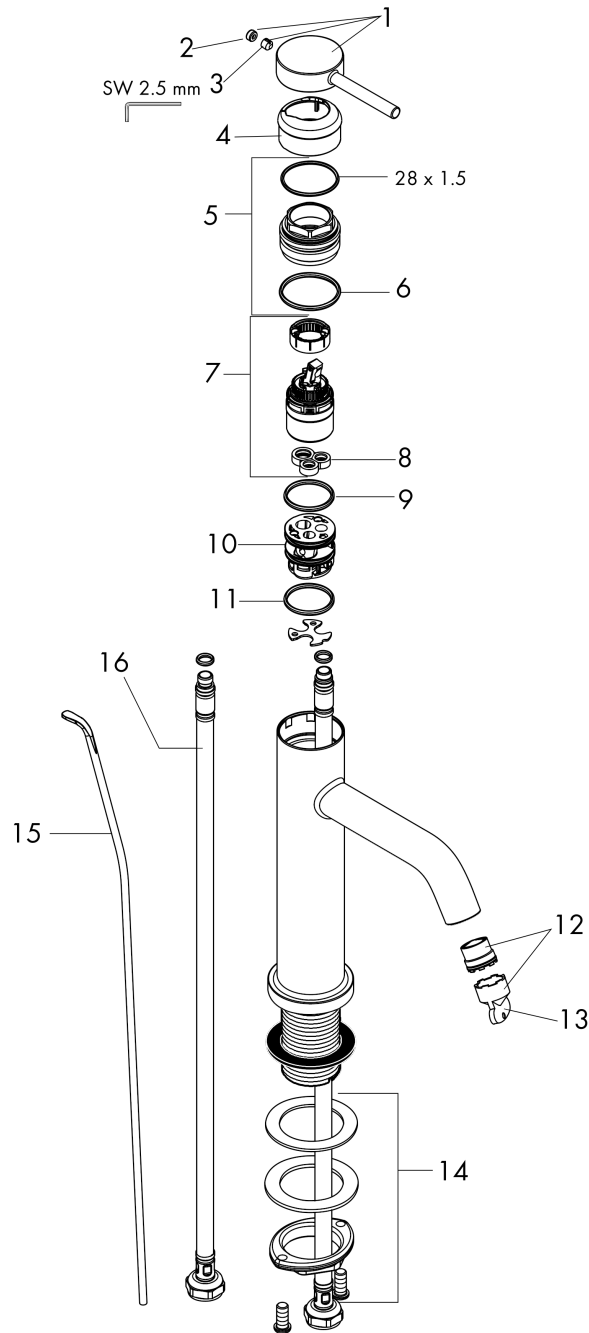

**Tecturis S**  
**Single-Hole Faucet 110 with Pop-Up Drain, 1.2 GPM**  
 Finish: **matte black** Part no. : **73314671**

**Description**

**Features**

- Consists of: Single-handle faucet, Pop-up assembly
- Spout height: 4 Inch
- Handle variant: Lever
- Spray modes: aerated spray
- Max. flow: 1.2 GPM (4.5 L/Min)
- Ceramic cartridge

**Item details**

List Price \$ 383.00

**Technology**

**Design awards**

**Compliance / Sustainability**

**Product image**

**Scale drawing**

**Tecturis S**  
**Single-Hole Faucet 110 with Pop-Up Drain, 1.2 GPM**  
 Finish: **matte black** Part no. : **73314671**

Exploded drawing

Year of production: >02/24

**Tecturis S**  
**Single-Hole Faucet 110 with Pop-Up Drain, 1.2 GPM**  
 Finish: **matte black** Part no. : **73314671**

**Spare parts list**

Year of production: >02/24

Pos.	Description	Part no.	Price	PU
1	handle	94985670	-	1
2	screw cover	93735610	-	1
3	hollow set screw M5x5	98446000	-	1
4	flange	93737670	-	1
5	nut	92926000	-	1
6	O-ring 29x2	98391000	-	1
7	cartridge, assy	93760000	-	1
8	seal	93383000	-	1
9	O-ring 25x1,5	98146000	-	1
10	adapter for cartridge	98866000	-	1
11	O-ring 23x2	98398000	-	1
12	aerator M16,5x1 (4,5 l/min)	92875000	-	1
13	special tool	98987000	-	1
14	fixing set (Ø 32)	13961000	-	1
15	pull rod	96657670	-	1
16	connection hose 23½" M8x0,75 3/8"	98600001	-	1
a	pop up waste	88509670	-	1