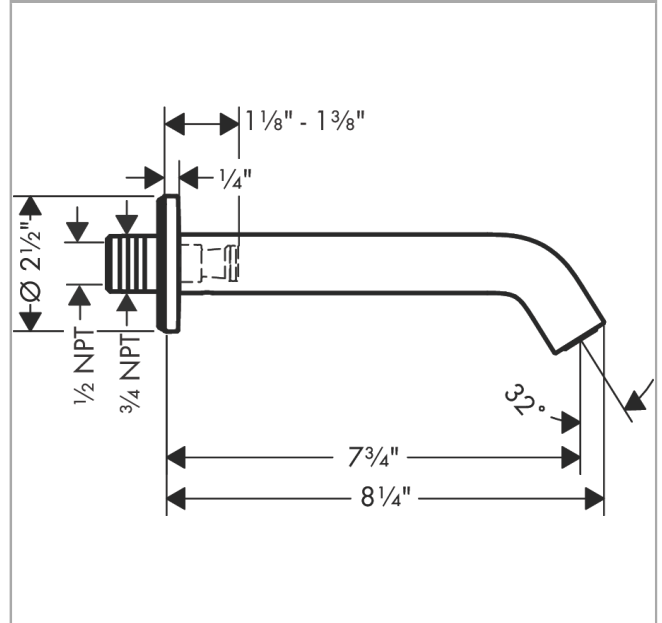

Tecturis S

Tub Spout

Finish: **chrome** Part no. : **73411001**

Description

Features

- Includes: Tub spout, Escutcheon, Assembly instructions

Item details

List Price \$ 200.00

Technology

Design awards

Compliance / Sustainability

Product image

Scale drawing

**Tecturis S
Tub Spout**

Finish: **chrome** Part no. : **73411001**

Exploded drawing

Year of production: >07/22

Tecturis S

Tab Spout

Finish: **chrome** Part no. : **73411001**

Spare parts list

Year of production: >07/22

Pos.	Description	Part no.	Price	PU
1	O-ring 13x2	98128000	-	1
2	escutcheon Ø 65 mm	92754000	-	1
3	O-ring 18x1,5	98231000	-	1
4	hollow set screw M5x6	94810000	-	1
5	aerator M24x1 (38 l/min)	93965000	-	1