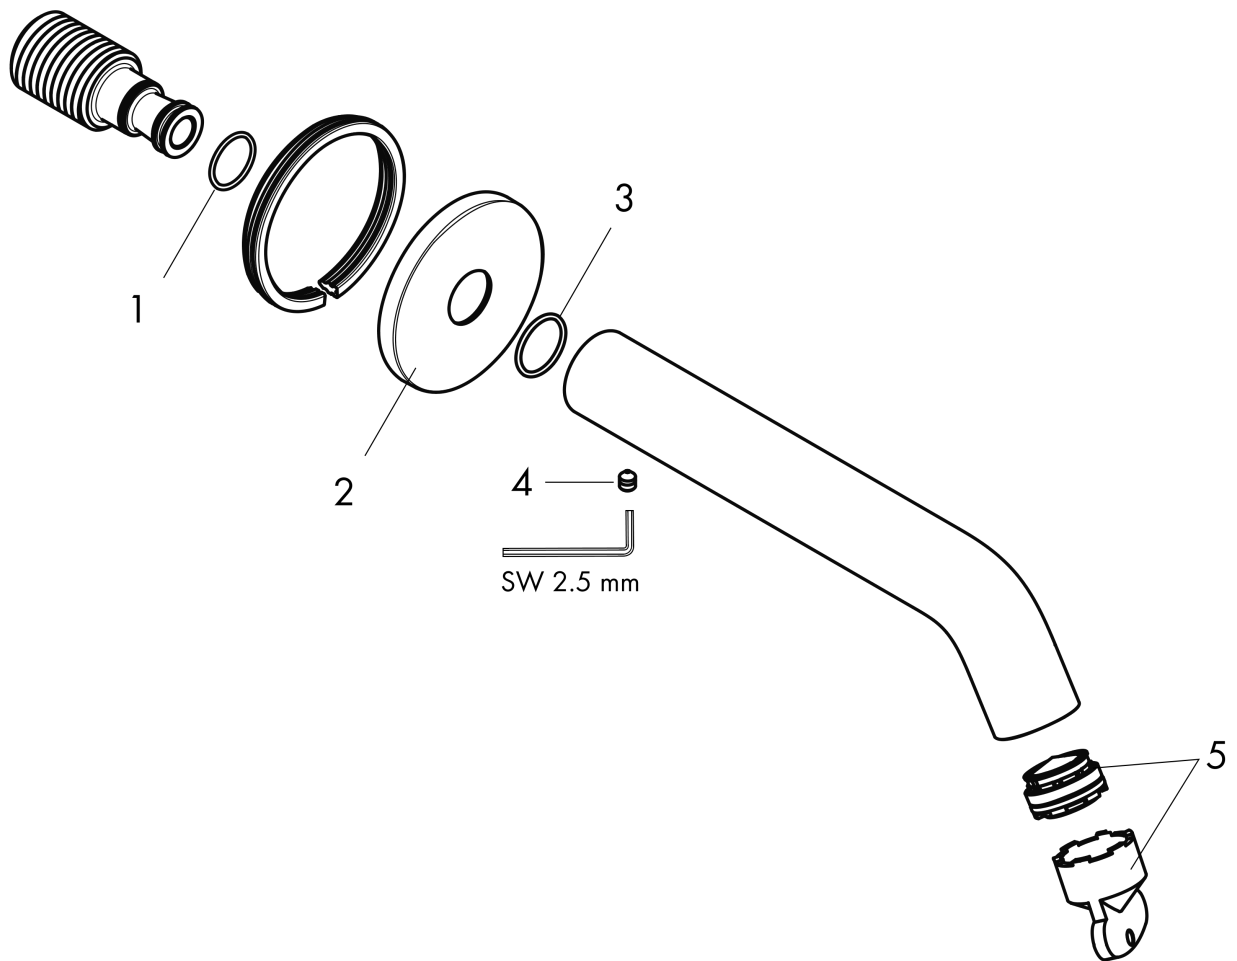

Tecturis S

Tub Spout

Finish: **chrome** Part no. : **73411001**

Description

Features

- Includes: Tub spout, Escutcheon, Assembly instructions

Item details

List Price \$ 200.00

Technology

Design awards

Compliance / Sustainability

Product image

Scale drawing

**Tecturis S
Tub Spout**

Finish: **chrome** Part no. : **73411001**

Exploded drawing

Year of production: >07/22

Tecturis S

Tab Spout

Finish: **chrome** Part no. : **73411001**

Spare parts list

Year of production: >07/22

Pos.	Description	Part no.	Price	PU
1	O-ring 13x2	98128000	-	1
2	escutcheon Ø 65 mm	92754000	-	1
3	O-ring 18x1,5	98231000	-	1
4	hollow set screw M5x6	94810000	-	1
5	aerator M24x1 (38 l/min)	93965000	-	1