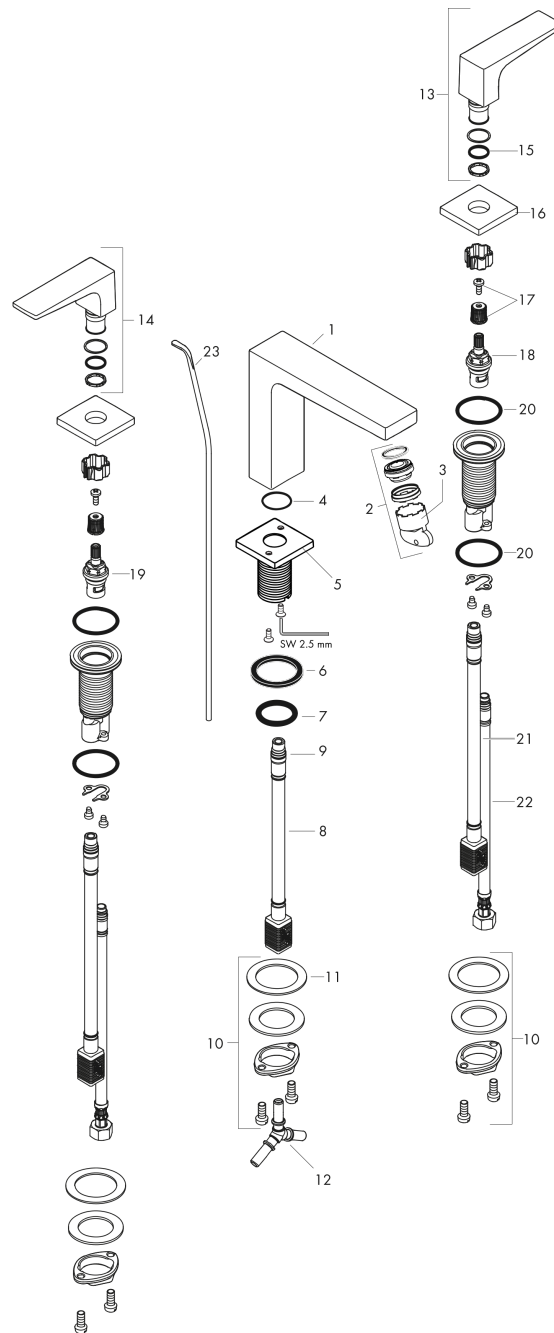

Metropol
Widespread Faucet 110 with Loop Handles and Pop-Up Drain, 1.2 GPM
 Finish: **chrome** Part no. : **74516001**

Description

Features

- Handle variant: Flat handle
- Spray modes: aerated spray
- Max. flow: 1.2 GPM (4.5 L/Min)
- Ceramic valves hot/cold 90°
- Includes pop-up drain

Item details

List Price \$ 877.00

Technology

Compliance / Sustainability

Product image

Scale drawing

Metropol
Widespread Faucet 110 with Loop Handles and Pop-Up Drain, 1.2 GPM
 Finish: **chrome** Part no. : **74516001**

Exploded drawing

Year of production: >01/18

Metropol

Widespread Faucet 110 with Loop Handles and Pop-Up Drain, 1.2 GPM

Finish: **chrome** Part no. : **74516001**

Spare parts list

Year of production: >01/18

Pos.	Description	Part no.	Price	PU
1	spout 110 mm	93021000	-	1
2	aerator M24x1 (4,5 l/min)	93202000	-	1
3	service tool	95661000	-	1
4	O-ring 21x1,5	98219000	-	1
5	escutcheon for spout	92906000	-	1
6	flat seal	98749000	-	1
7	O-ring 26x4	92191000	-	1
8	null	92913000	-	1
9	O-ring 8x1,75	97827000	-	1
10	null	92909000	-	1
11	lever collar	97548000	-	1
12	hose connection angel	92905000	-	1
13	handle for hot water	92918000	-	1
14	handle for cold water	92919000	-	1
15	O-Ring 14x1,5	98201000	-	1
16	escutcheon	92915000	-	1
17	handle fixing set	98932000	-	1
18	shut off unit right closing	98817001	-	1
19	shut off unit left closing	95366001	-	1
20	null	92907000	-	1
21	null	92914000	-	1
22	connection hose 18½" M8x0,75 3/8"	96321001	-	1
23	pull rod	96657000	-	1
a	pop up waste	88509000	-	1