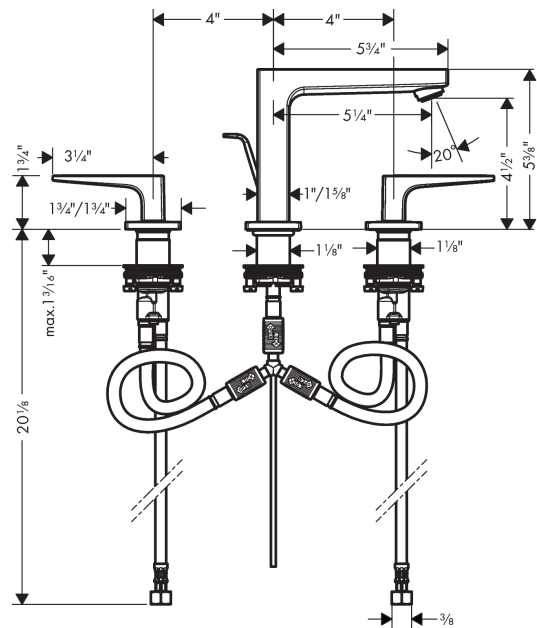

Metropol
Widespread Faucet 110 with Loop Handles and Pop-Up Drain, 1.2 GPM
 Finish: **chrome** Part no. : **74516001**

Description

Features

- Handle variant: Flat handle
- Spray modes: aerated spray
- Max. flow: 1.2 GPM (4.5 L/Min)
- Ceramic valves hot/cold 90°
- Includes pop-up drain

Item details

List Price \$ 877.00

Technology

Compliance / Sustainability

Product image

Scale drawing

Metropol
Widespread Faucet 110 with Loop Handles and Pop-Up Drain, 1.2 GPM
 Finish: **chrome** Part no. : **74516001**

Exploded drawing

Year of production: >01/18

Metropol

Widespread Faucet 110 with Loop Handles and Pop-Up Drain, 1.2 GPM

Finish: **chrome** Part no. : **74516001**

Spare parts list

Year of production: >01/18

Pos.	Description	Part no.	Price	PU
1	spout 110 mm	93021000	-	1
2	aerator M24x1 (4,5 l/min)	93202000	-	1
3	service tool	95661000	-	1
4	O-ring 21x1,5	98219000	-	1
5	escutcheon for spout	92906000	-	1
6	flat seal	98749000	-	1
7	O-ring 26x4	92191000	-	1
8	null	92913000	-	1
9	O-ring 8x1,75	97827000	-	1
10	null	92909000	-	1
11	lever collar	97548000	-	1
12	hose connection angel	92905000	-	1
13	handle for hot water	92918000	-	1
14	handle for cold water	92919000	-	1
15	O-Ring 14x1,5	98201000	-	1
16	escutcheon	92915000	-	1
17	handle fixing set	98932000	-	1
18	shut off unit right closing	98817001	-	1
19	shut off unit left closing	95366001	-	1
20	null	92907000	-	1
21	null	92914000	-	1
22	connection hose 18½" M8x0,75 3/8"	96321001	-	1
23	pull rod	96657000	-	1
a	pop up waste	88509000	-	1