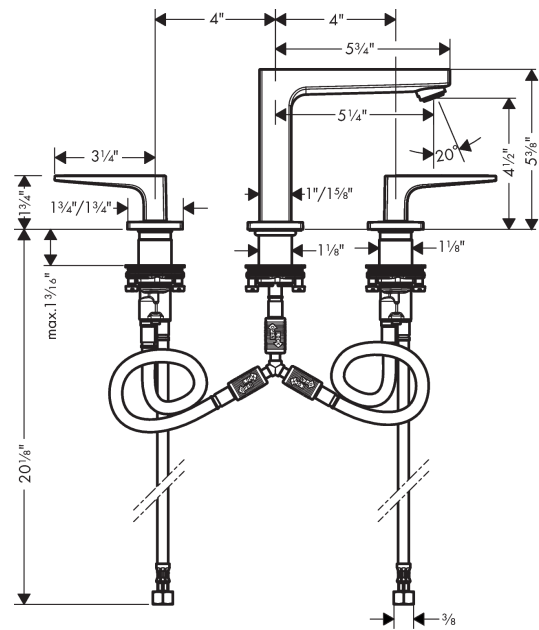

Metropol
Widespread Faucet 110 with Loop Handles, 1.2 GPM
 Finish: **chrome** Part no. : **74518001**

Description

Features

- Handle variant: Flat handle
- Spray modes: aerated spray
- Max. flow: 1.2 GPM (4.5 L/Min)
- Ceramic valves hot/cold 90°

Item details

List Price \$ 793.00

Technology

Compliance / Sustainability

Product image

Scale drawing

Metropol
Widespread Faucet 110 with Loop Handles, 1.2 GPM
 Finish: **chrome** Part no. : **74518001**

Exploded drawing

Year of production: >01/18

Metropol
Widespread Faucet 110 with Loop Handles, 1.2 GPM
 Finish: **chrome** Part no. : **74518001**

Spare parts list

Year of production: >01/18

| Pos. | Description | Part no. | Price | PU |
|------|-----------------------------------|----------|-------|----|
| 1 | spout 110 mm | 93157000 | - | 1 |
| 2 | aerator M24x1 (4,5 l/min) | 93202000 | - | 1 |
| 3 | service tool | 95661000 | - | 1 |
| 4 | O-ring 21x1,5 | 98219000 | - | 1 |
| 5 | escutcheon for spout | 92906000 | - | 1 |
| 6 | flat seal | 98749000 | - | 1 |
| 7 | O-ring 26x4 | 92191000 | - | 1 |
| 8 | null | 92913000 | - | 1 |
| 9 | O-ring 8x1,75 | 97827000 | - | 1 |
| 10 | null | 92909000 | - | 1 |
| 11 | lever collar | 97548000 | - | 1 |
| 12 | hose connection angel | 92905000 | - | 1 |
| 13 | handle for hot water | 92918000 | - | 1 |
| 14 | handle for cold water | 92919000 | - | 1 |
| 15 | O-Ring 14x1,5 | 98201000 | - | 1 |
| 16 | escutcheon | 92915000 | - | 1 |
| 17 | handle fixing set | 98932000 | - | 1 |
| 18 | shut off unit right closing | 98817001 | - | 1 |
| 19 | shut off unit left closing | 95366001 | - | 1 |
| 20 | null | 92907000 | - | 1 |
| 21 | null | 92914000 | - | 1 |
| 22 | connection hose 18½" M8x0,75 3/8" | 96321001 | - | 1 |