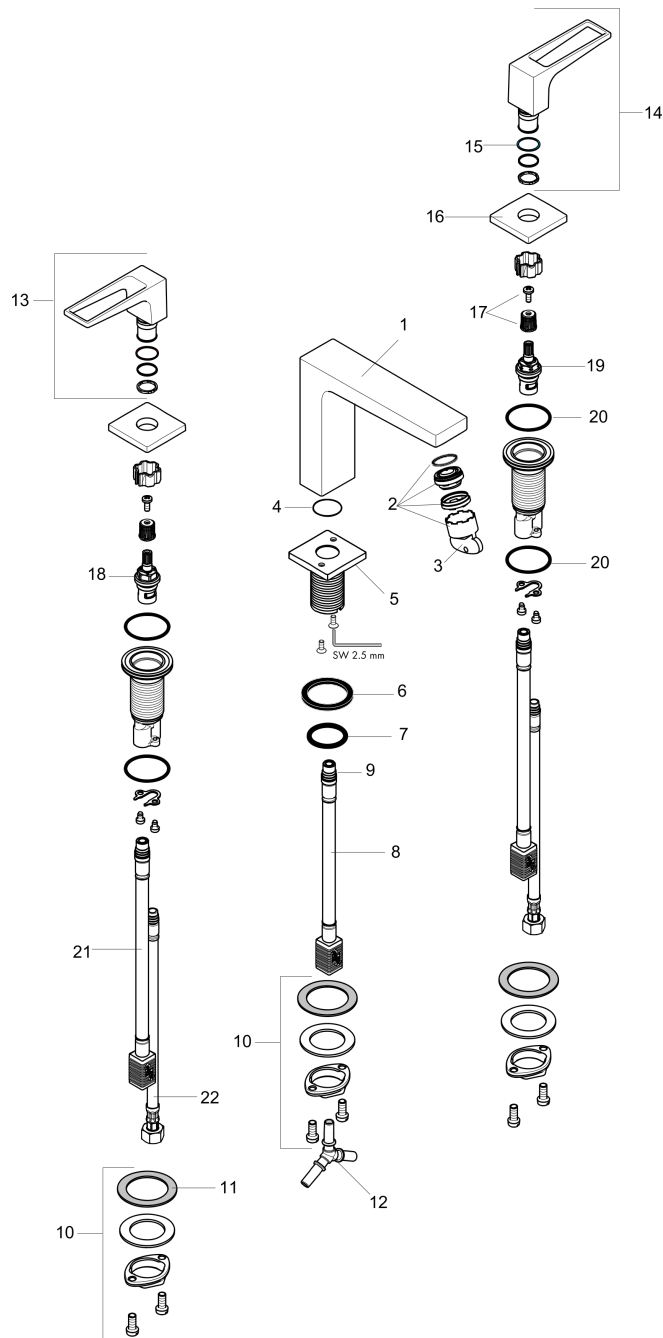

Metropol
Widespread Faucet 110 with Loop Handles, 1.2 GPM
 Finish: **chrome** Part no. : **74518001**

Description

Features

- Handle variant: Flat handle
- Spray modes: aerated spray
- Max. flow: 1.2 GPM (4.5 L/Min)
- Ceramic valves hot/cold 90°

Item details

List Price \$ 793.00

Technology

Compliance / Sustainability

Product image

Scale drawing

Metropol
Widespread Faucet 110 with Loop Handles, 1.2 GPM
 Finish: **chrome** Part no. : **74518001**

Exploded drawing

Year of production: >01/18

Metropol
Widespread Faucet 110 with Loop Handles, 1.2 GPM
 Finish: **chrome** Part no. : **74518001**

Spare parts list

Year of production: >01/18

| Pos. | Description | Part no. | Price | PU |
|------|-----------------------------------|----------|-------|----|
| 1 | spout 110 mm | 93157000 | - | 1 |
| 2 | aerator M24x1 (4,5 l/min) | 93202000 | - | 1 |
| 3 | service tool | 95661000 | - | 1 |
| 4 | O-ring 21x1,5 | 98219000 | - | 1 |
| 5 | escutcheon for spout | 92906000 | - | 1 |
| 6 | flat seal | 98749000 | - | 1 |
| 7 | O-ring 26x4 | 92191000 | - | 1 |
| 8 | null | 92913000 | - | 1 |
| 9 | O-ring 8x1,75 | 97827000 | - | 1 |
| 10 | null | 92909000 | - | 1 |
| 11 | lever collar | 97548000 | - | 1 |
| 12 | hose connection angel | 92905000 | - | 1 |
| 13 | handle for hot water | 92918000 | - | 1 |
| 14 | handle for cold water | 92919000 | - | 1 |
| 15 | O-Ring 14x1,5 | 98201000 | - | 1 |
| 16 | escutcheon | 92915000 | - | 1 |
| 17 | handle fixing set | 98932000 | - | 1 |
| 18 | shut off unit right closing | 98817001 | - | 1 |
| 19 | shut off unit left closing | 95366001 | - | 1 |
| 20 | null | 92907000 | - | 1 |
| 21 | null | 92914000 | - | 1 |
| 22 | connection hose 18½" M8x0,75 3/8" | 96321001 | - | 1 |