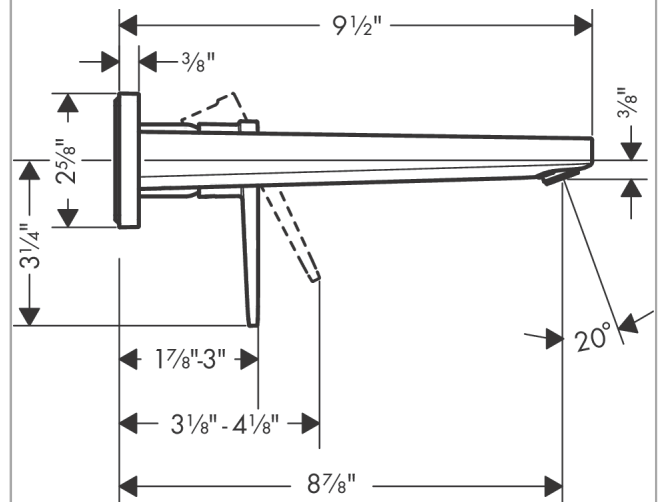

**Metropol**  
**Wall-Mounted Single-Handle Faucet Trim with Loop Handle, 1.2 GPM**  
 Finish: **chrome** Part no. : **74526001**

**Description**

**Features**

- Handle variant: Lever
- Spray modes: aerated spray
- Max. flow: 1.2 GPM (4.5 L/Min)
- Ceramic cartridge

**Item details**

List Price \$ 523.00

**Technology**

**Compliance / Sustainability**

**Product image**

**Scale drawing**

**Metropol**  
**Wall-Mounted Single-Handle Faucet Trim with Loop Handle, 1.2 GPM**  
 Finish: **chrome** Part no. : **74526001**

Exploded drawing

Year of production: >01/18

**Metropol**  
**Wall-Mounted Single-Handle Faucet Trim with Loop Handle, 1.2 GPM**  
 Finish: **chrome** Part no. : **74526001**

## Spare parts list

Year of production: >01/18

Pos.	Description	Part no.	Price	PU
1	handle	93164000	-	1
2	screw cover	96338000	-	1
3	sleeve	93053000	-	1
4	escutcheon for handle	93161000	-	1
5	nut	93141000	-	1
6	O-ring 26x2	98147000	-	1
7	cartridge, assy	95973001	-	1
8	locking screw for handle	95140000	-	1
9	seal	98865000	-	1
10	adapter for cartridge	95634000	-	1
11	fixing set	97971000	-	1
12	spout 225 mm	93166000	-	1
13	aerator M24x1 (4,5 l/min)	93202000	-	1
14	service tool	95661000	-	1
15	O-ring 18x1,5	98231000	-	1
16	escutcheon for spout	93162000	-	1
17	connecting thread G½	95626000	-	1
18	O-ring 13x2	98128000	-	1
19	extension set 25 mm for 13622180	31971000	-	1
a	adapter for exchanged connections	93819000	-	1