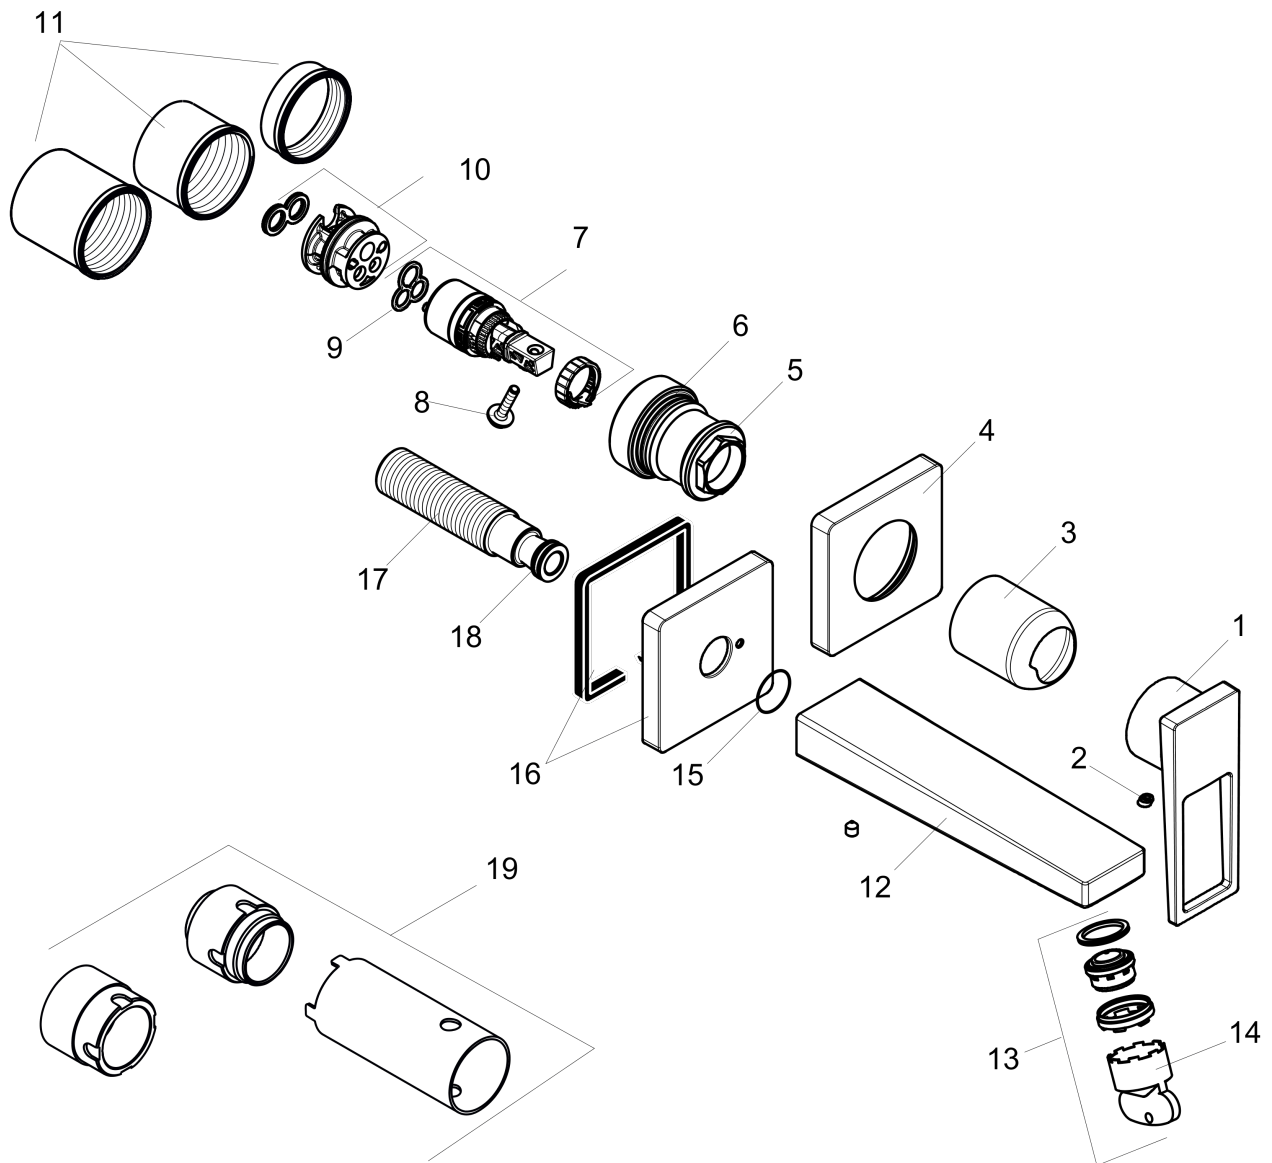

**Metropol**  
**Wall-Mounted Single-Handle Faucet Trim with Loop Handle, 1.2 GPM**  
 Finish: **chrome** Part no. : **74526001**

**Description**

**Features**

- Handle variant: Lever
- Spray modes: aerated spray
- Max. flow: 1.2 GPM (4.5 L/Min)
- Ceramic cartridge

**Item details**

List Price \$ 523.00

**Technology**

**Compliance / Sustainability**

**Product image**

**Scale drawing**

**Metropol**  
**Wall-Mounted Single-Handle Faucet Trim with Loop Handle, 1.2 GPM**  
 Finish: **chrome** Part no. : **74526001**

Exploded drawing

Year of production: >01/18

**Metropol**  
**Wall-Mounted Single-Handle Faucet Trim with Loop Handle, 1.2 GPM**  
 Finish: **chrome** Part no. : **74526001**

## Spare parts list

Year of production: >01/18

Pos.	Description	Part no.	Price	PU
1	handle	93164000	-	1
2	screw cover	96338000	-	1
3	sleeve	93053000	-	1
4	escutcheon for handle	93161000	-	1
5	nut	93141000	-	1
6	O-ring 26x2	98147000	-	1
7	cartridge, assy	95973001	-	1
8	locking screw for handle	95140000	-	1
9	seal	98865000	-	1
10	adapter for cartridge	95634000	-	1
11	fixing set	97971000	-	1
12	spout 225 mm	93166000	-	1
13	aerator M24x1 (4,5 l/min)	93202000	-	1
14	service tool	95661000	-	1
15	O-ring 18x1,5	98231000	-	1
16	escutcheon for spout	93162000	-	1
17	connecting thread G½	95626000	-	1
18	O-ring 13x2	98128000	-	1
19	extension set 25 mm for 13622180	31971000	-	1
a	adapter for exchanged connections	93819000	-	1