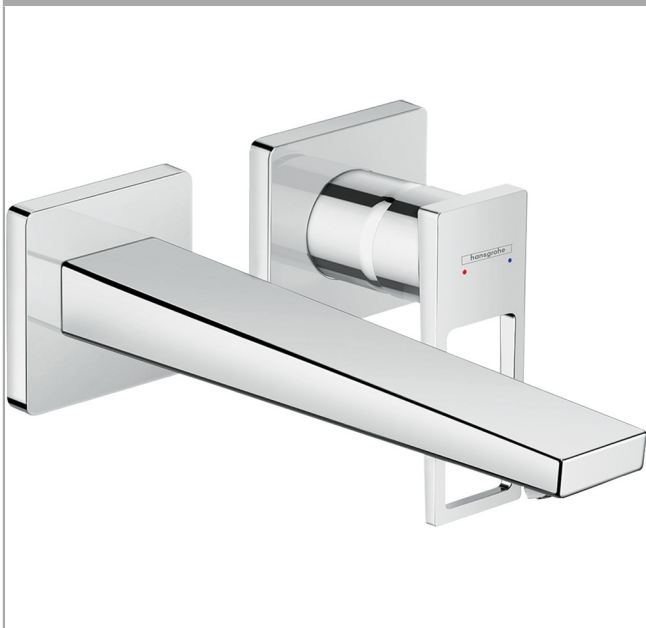

**Metropol**  
**Wall-Mounted Single-Handle Faucet Trim with Loop Handle, 1.2 GPM**  
 Finish: **chrome** Part no. : **74526001**

**Description**

**Features**

- Handle variant: Lever
- Spray modes: aerated spray
- Max. flow: 1.2 GPM (4.5 L/Min)
- Ceramic cartridge

**Item details**

List Price \$ 523.00

**Technology**

**Compliance / Sustainability**

**Product image**

**Scale drawing**

**Metropol**  
**Wall-Mounted Single-Handle Faucet Trim with Loop Handle, 1.2 GPM**  
 Finish: **chrome** Part no. : **74526001**

Exploded drawing

Year of production: >01/18

**Metropol**  
**Wall-Mounted Single-Handle Faucet Trim with Loop Handle, 1.2 GPM**  
 Finish: **chrome** Part no. : **74526001**