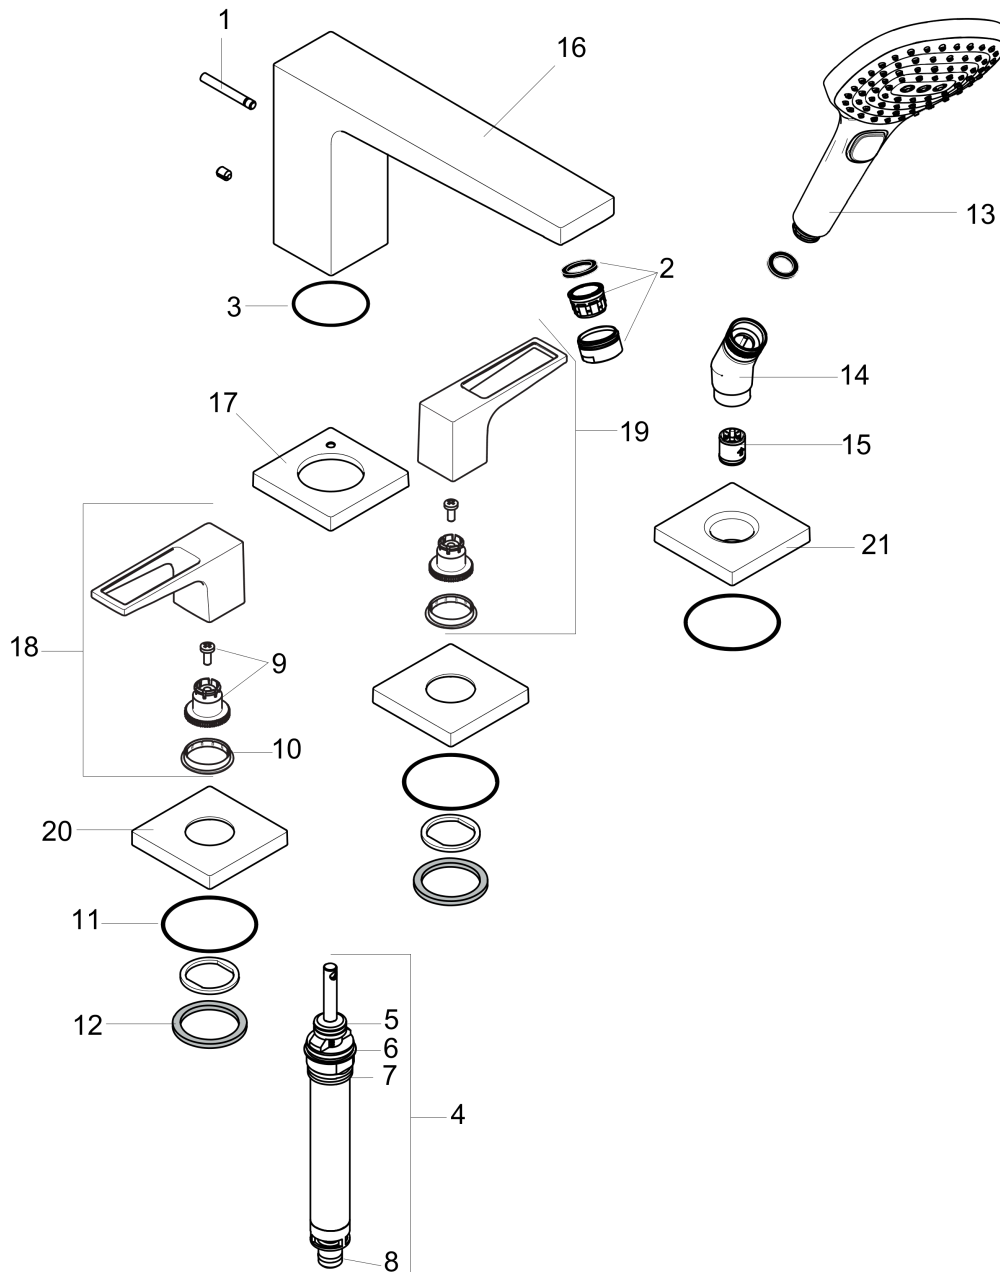

Metropol
4-Hole Roman Tub Set Trim with Loop Handles and 1.75 GPM Handshower
 Finish: **chrome** Part no. : **74555001**

Description

Features

- Max. flow: 6.0 GPM (22.7 L/Min)
- Flow rate of hand shower at 3 bar: 1.75 GPM (6.6 L/Min)
- Ceramic valves hot/cold 90°
- Integrated double backflow prevention

Item details

List Price \$ 1,179.00

Technology

Compliance / Sustainability

Product image

Scale drawing

Metropol
4-Hole Roman Tub Set Trim with Loop Handles and 1.75 GPM Handshower
 Finish: **chrome** Part no. : **74555001**

Exploded drawing

Year of production: >07/18

Metropol

4-Hole Roman Tub Set Trim with Loop Handles and 1.75 GPM Handshower

Finish: **chrome** Part no. : **74555001**

Spare parts list

Year of production: >07/18

Pos.	Description	Part no.	Price	PU
1	diverter knob	98707000	-	1
2	aerator M24x1 (30 l/min)	96512000	-	1
3	O-ring 41x1,5	98168000	-	1
4	selector assy	96775000	-	1
5	O-Ring 14x2,5	98189000	-	1
6	O-Ring 23x2,5	98183000	-	1
7	O-Ring 22x2	98185000	-	1
8	O-ring 9x2,5	98217000	-	1
9	handle fixing set	94184000	-	1
10	set of color-rings cold / hot water	95819000	-	1
11	O-ring 56x2	98468000	-	1
12	flat seal	98749000	-	1
13	handshower	26036001	-	1
14	shower holder	28071000	-	1
15	set of non return valves DW 15	94074000	-	1
16	spout cpl.	93151000	-	1
17	escutcheon for spout	93152000	-	1
18	handle for hot water	93176000	-	1
19	handle for cold water	93177000	-	1
20	escutcheon for handle	93169000	-	1
21	escutcheon for shower holder	93153000	-	1
a	hollow set screw M6x8	98444000	-	1
b	seal	98058000	-	1