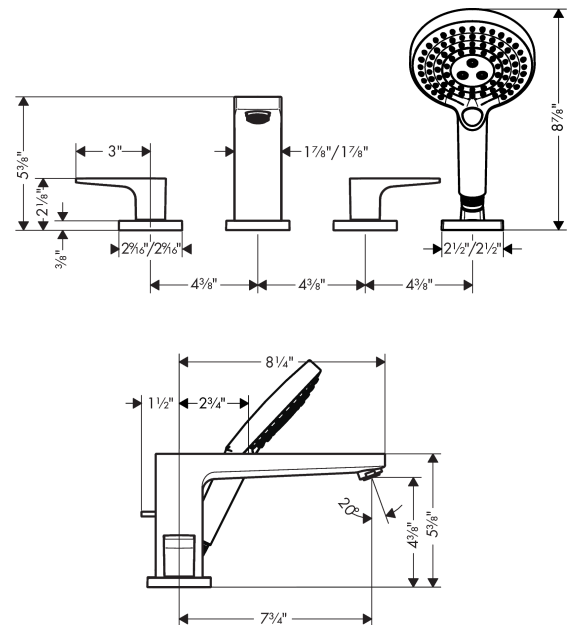

Metropol
4-Hole Roman Tub Set Trim with Loop Handles and 1.75 GPM Handshower
 Finish: **chrome** Part no. : **74555001**

Description

Features

- Max. flow: 6.0 GPM (22.7 L/Min)
- Flow rate of hand shower at 3 bar: 1.75 GPM (6.6 L/Min)
- Ceramic valves hot/cold 90°
- Integrated double backflow prevention

Item details

List Price \$ 1,179.00

Technology

Compliance / Sustainability

Product image

Scale drawing

Metropol
4-Hole Roman Tub Set Trim with Loop Handles and 1.75 GPM Handshower
 Finish: **chrome** Part no. : **74555001**

Exploded drawing

Year of production: >07/18

Metropol

4-Hole Roman Tub Set Trim with Loop Handles and 1.75 GPM Handshower

Finish: **chrome** Part no. : **74555001**

Spare parts list

Year of production: >07/18

Pos.	Description	Part no.	Price	PU
1	diverter knob	98707000	-	1
2	aerator M24x1 (30 l/min)	96512000	-	1
3	O-ring 41x1,5	98168000	-	1
4	selector assy	96775000	-	1
5	O-Ring 14x2,5	98189000	-	1
6	O-Ring 23x2,5	98183000	-	1
7	O-Ring 22x2	98185000	-	1
8	O-ring 9x2,5	98217000	-	1
9	handle fixing set	94184000	-	1
10	set of color-rings cold / hot water	95819000	-	1
11	O-ring 56x2	98468000	-	1
12	flat seal	98749000	-	1
13	handshower	26036001	-	1
14	shower holder	28071000	-	1
15	set of non return valves DW 15	94074000	-	1
16	spout cpl.	93151000	-	1
17	escutcheon for spout	93152000	-	1
18	handle for hot water	93176000	-	1
19	handle for cold water	93177000	-	1
20	escutcheon for handle	93169000	-	1
21	escutcheon for shower holder	93153000	-	1
a	hollow set screw M6x8	98444000	-	1
b	seal	98058000	-	1