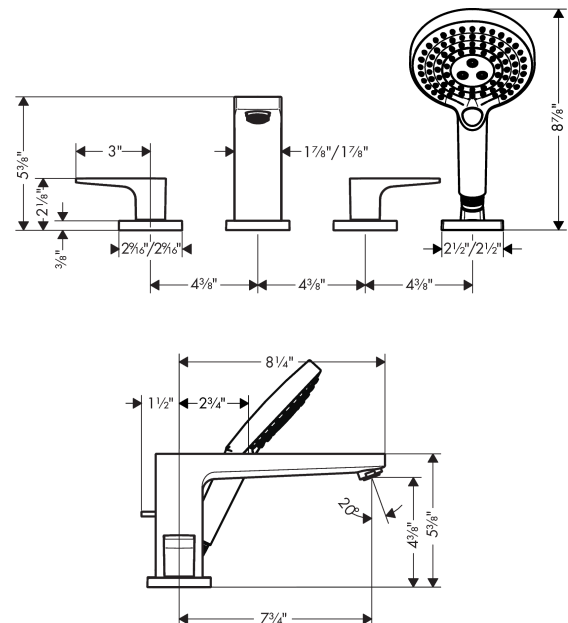

Metropol
4-Hole Roman Tub Set Trim with Loop Handles and 1.75 GPM Handshower
 Finish: **brushed nickel** Part no. : **74555821**

Description

Features

- Max. flow: 6.0 GPM (22.7 L/Min)
- Flow rate of hand shower at 3 bar: 1.75 GPM (6.6 L/Min)
- Ceramic valves hot/cold 90°
- Integrated double backflow prevention

Item details

List Price \$ 1,556.00

Technology

Compliance / Sustainability

Product image

Scale drawing

Metropol
4-Hole Roman Tub Set Trim with Loop Handles and 1.75 GPM Handshower
 Finish: brushed nickel Part no. : 7455821

Exploded drawing

Year of production: >07/18

Metropol

4-Hole Roman Tub Set Trim with Loop Handles and 1.75 GPM Handshower

Finish: **brushed nickel** Part no. : **74555821**

Spare parts list

Year of production: >07/18

Pos.	Description	Part no.	Price	PU
1	diverter knob	98707820	-	1
2	aerator M24x1 (30 l/min)	96512820	-	1
3	O-ring 41x1,5	98168000	-	1
4	selector assy	96775000	-	1
5	O-Ring 14x2,5	98189000	-	1
6	O-Ring 23x2,5	98183000	-	1
7	O-Ring 22x2	98185000	-	1
8	O-ring 9x2,5	98217000	-	1
9	handle fixing set	94184000	-	1
10	set of color-rings cold / hot water	95819000	-	1
11	O-ring 56x2	98468000	-	1
12	flat seal	98749000	-	1
13	handshower	26036821	-	1
14	shower holder	28071820	-	1
15	set of non return valves DW 15	94074000	-	1
16	spout cpl.	93151820	-	1
17	escutcheon for spout	93152820	-	1
18	handle for hot water	93176820	-	1
19	handle for cold water	93177820	-	1
20	escutcheon for handle	93169820	-	1
21	escutcheon for shower holder	93153820	-	1
a	seal	98058000	-	1
b	hollow set screw M6x8	98444000	-	1