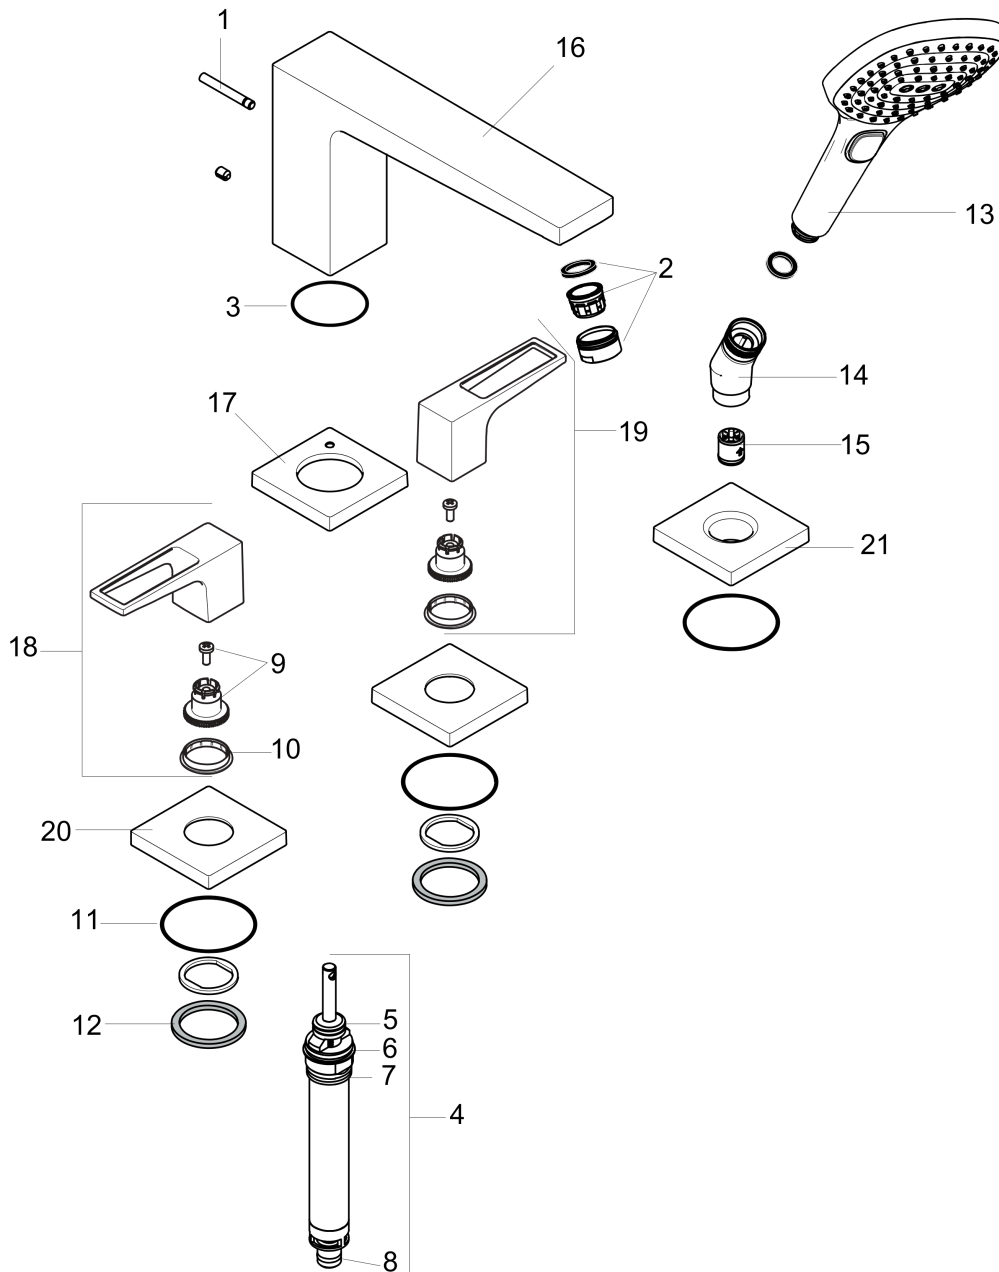

Metropol
4-Hole Roman Tub Set Trim with Loop Handles and 1.75 GPM Handshower
 Finish: **brushed nickel** Part no. : **74555821**

Description

Features

- Max. flow: 6.0 GPM (22.7 L/Min)
- Flow rate of hand shower at 3 bar: 1.75 GPM (6.6 L/Min)
- Ceramic valves hot/cold 90°
- Integrated double backflow prevention

Item details

List Price \$ 1,556.00

Technology

Compliance / Sustainability

Product image

Scale drawing

Metropol
4-Hole Roman Tub Set Trim with Loop Handles and 1.75 GPM Handshower
 Finish: brushed nickel Part no. : 7455821

Exploded drawing

Year of production: >07/18

Metropol

4-Hole Roman Tub Set Trim with Loop Handles and 1.75 GPM Handshower

Finish: **brushed nickel** Part no. : **74555821**

Spare parts list

Year of production: >07/18

Pos.	Description	Part no.	Price	PU
1	diverter knob	98707820	-	1
2	aerator M24x1 (30 l/min)	96512820	-	1
3	O-ring 41x1,5	98168000	-	1
4	selector assy	96775000	-	1
5	O-Ring 14x2,5	98189000	-	1
6	O-Ring 23x2,5	98183000	-	1
7	O-Ring 22x2	98185000	-	1
8	O-ring 9x2,5	98217000	-	1
9	handle fixing set	94184000	-	1
10	set of color-rings cold / hot water	95819000	-	1
11	O-ring 56x2	98468000	-	1
12	flat seal	98749000	-	1
13	handshower	26036821	-	1
14	shower holder	28071820	-	1
15	set of non return valves DW 15	94074000	-	1
16	spout cpl.	93151820	-	1
17	escutcheon for spout	93152820	-	1
18	handle for hot water	93176820	-	1
19	handle for cold water	93177820	-	1
20	escutcheon for handle	93169820	-	1
21	escutcheon for shower holder	93153820	-	1
a	seal	98058000	-	1
b	hollow set screw M6x8	98444000	-	1