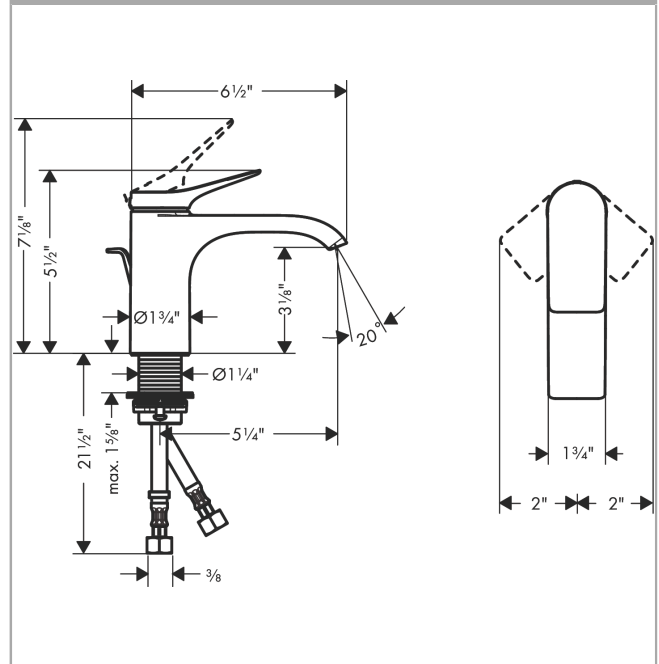

Vivenis
Single-Hole Faucet 80 with Pop-Up Drain, 1.2 GPM
 Finish: **chrome** Part no. : **75010001**

Description

Features

- Consists of: Single-handle faucet, Pop-up assembly
- Handle variant: Lever
- Spray modes: WaterfallStream
- Max. flow: 1.2 GPM (4.5 L/Min)
- Ceramic cartridge
- Includes pop-up drain

Item details

List Price \$ 398.00

Technology

Design awards

Compliance / Sustainability

Product image

Scale drawing

Vivenis
Single-Hole Faucet 80 with Pop-Up Drain, 1.2 GPM
 Finish: **chrome** Part no. : **75010001**

Exploded drawing

Year of production: >11/21

Vivenis
Single-Hole Faucet 80 with Pop-Up Drain, 1.2 GPM
 Finish: **chrome** Part no. : **75010001**

Spare parts list

Year of production: >11/21

Pos.	Description	Part no.	Price	PU
1	handle	94277000	-	1
2	screw cover	93735460	-	1
3	escutcheon	94027000	-	1
4	nut	93995000	-	1
5	O-ring 35x1,5	92114000	-	1
6	cartridge, assy	93897000	-	1
7	seal	95008000	-	1
8	O-ring 35x2	92604000	-	1
9	adapter for cartridge	98750000	-	1
10	O-Ring 30x2	98186000	-	1
11	spray former	94275001	-	1
12	connection hose 23½" M8x0,75 3/8"	96556001	-	1
13	flat seal	98749000	-	1
14	fixing set (Ø 32)	13961000	-	1
15	lever collar	97548000	-	1
16	pull rod	96657000	-	1
a	pop up waste	88509000	-	1
b	lever arm 340mm (ball-Ø12mm)	96324000	-	1