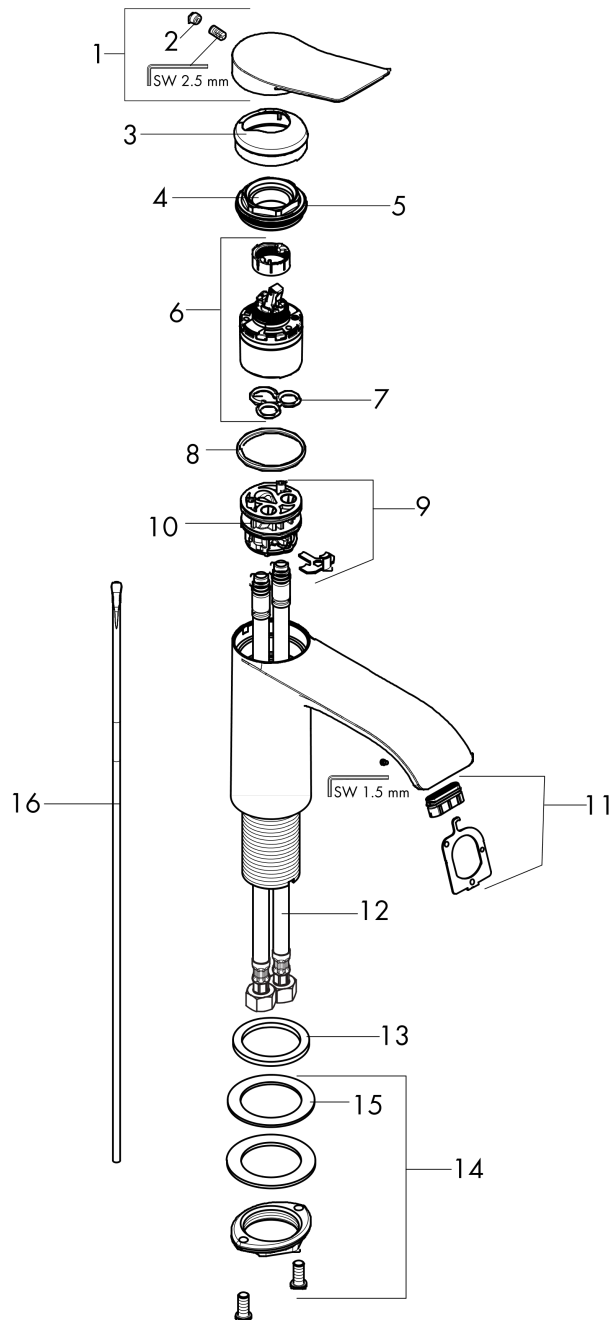

Vivenis
Single-Hole Faucet 80 with Pop-Up Drain, 1.2 GPM
 Finish: **chrome** Part no. : **75010001**

Description

Features

- Consists of: Single-handle faucet, Pop-up assembly
- Handle variant: Lever
- Spray modes: WaterfallStream
- Max. flow: 1.2 GPM (4.5 L/Min)
- Ceramic cartridge
- Includes pop-up drain

Item details

List Price \$ 398.00

Technology

Design awards

Compliance / Sustainability

Product image

Scale drawing

Vivenis
Single-Hole Faucet 80 with Pop-Up Drain, 1.2 GPM
 Finish: **chrome** Part no. : **75010001**

Exploded drawing

Year of production: >11/21

Vivenis
Single-Hole Faucet 80 with Pop-Up Drain, 1.2 GPM
 Finish: **chrome** Part no. : **75010001**

Spare parts list

Year of production: >11/21

Pos.	Description	Part no.	Price	PU
1	handle	94277000	-	1
2	screw cover	93735460	-	1
3	escutcheon	94027000	-	1
4	nut	93995000	-	1
5	O-ring 35x1,5	92114000	-	1
6	cartridge, assy	93897000	-	1
7	seal	95008000	-	1
8	O-ring 35x2	92604000	-	1
9	adapter for cartridge	98750000	-	1
10	O-Ring 30x2	98186000	-	1
11	spray former	94275001	-	1
12	connection hose 23½" M8x0,75 3/8"	96556001	-	1
13	flat seal	98749000	-	1
14	fixing set (Ø 32)	13961000	-	1
15	lever collar	97548000	-	1
16	pull rod	96657000	-	1
a	pop up waste	88509000	-	1
b	lever arm 340mm (ball-Ø12mm)	96324000	-	1