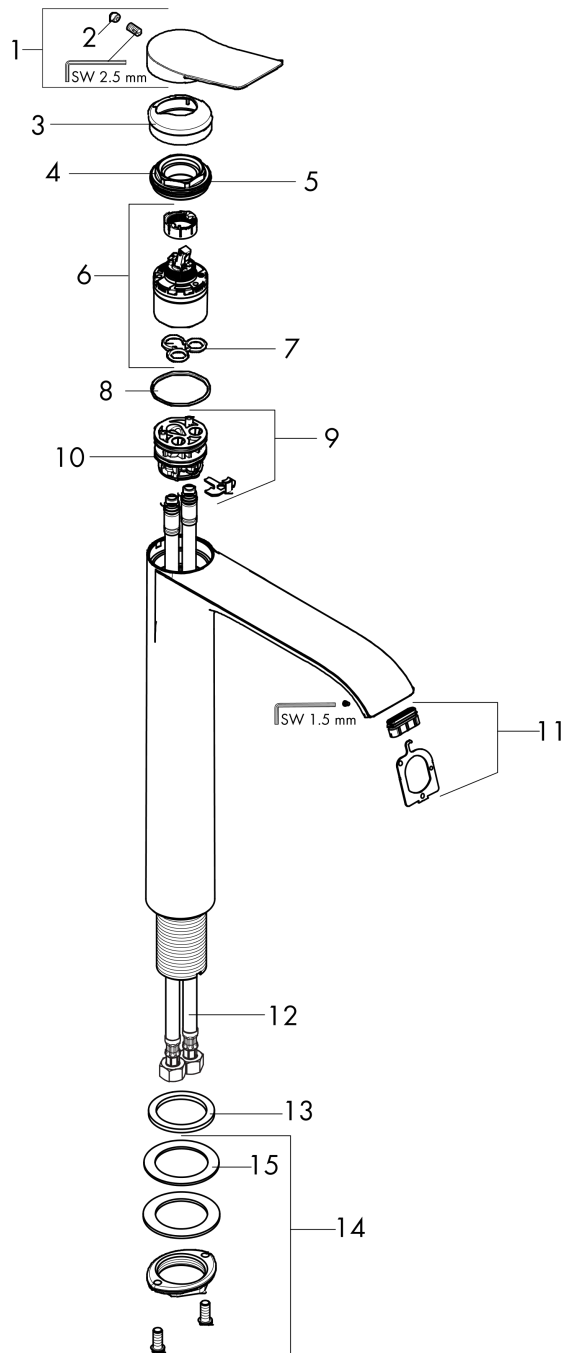

**Vivenis**  
**Single-Hole Faucet 250, 1.2 GPM**  
 Finish: **chrome** Part no. : **75042001**

**Description**

**Features**

- Handle variant: Lever
- Spray modes: WaterfallStream
- Max. flow: 1.2 GPM (4.5 L/Min)
- Ceramic cartridge

**Item details**

List Price \$ 739.00

**Technology**

**Design awards**

**Compliance / Sustainability**

**Product image**

**Scale drawing**

**Vivenis**  
**Single-Hole Faucet 250, 1.2 GPM**  
 Finish: **chrome** Part no. : **75042001**

Exploded drawing

Year of production: >11/21

**Vivenis**  
**Single-Hole Faucet 250, 1.2 GPM**  
 Finish: **chrome** Part no. : **75042001**

**Spare parts list**

Year of production: >11/21

Pos.	Description	Part no.	Price	PU
1	handle	94277000	-	1
2	screw cover	93735460	-	1
3	escutcheon	94027000	-	1
4	nut	93995000	-	1
5	O-ring 35x1,5	92114000	-	1
6	cartridge, assy	93897000	-	1
7	seal	95008000	-	1
9	adapter for cartridge	98750000	-	1
10	O-Ring 30x2	98186000	-	1
11	spray former	94275001	-	1
12	connection hose 35½" M8x0,75 3/8"	94267001	-	1
13	flat seal	98749000	-	1
14	fixing set (Ø 32)	13961000	-	1
15	lever collar	97548000	-	1