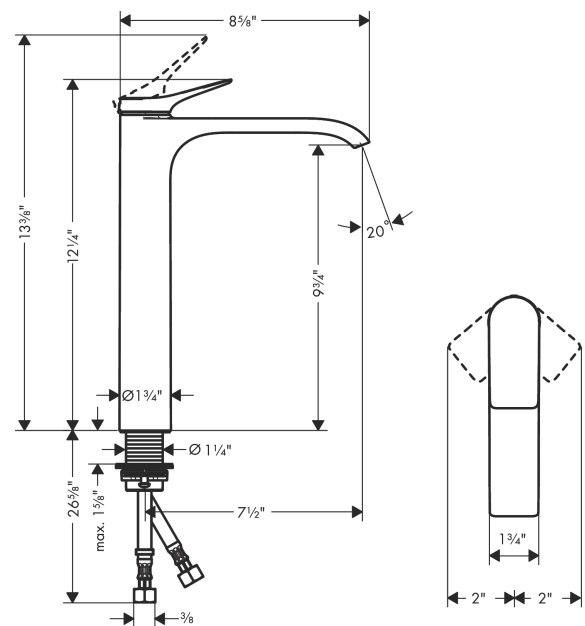

**Vivenis**  
**Single-Hole Faucet 250, 1.2 GPM**  
 Finish: **chrome** Part no. : **75042001**

**Description**

**Features**

- Handle variant: Lever
- Spray modes: WaterfallStream
- Max. flow: 1.2 GPM (4.5 L/Min)
- Ceramic cartridge

**Item details**

List Price \$ 739.00

**Technology**

**Design awards**

**Compliance / Sustainability**

**Product image**

**Scale drawing**

**Vivenis**  
**Single-Hole Faucet 250, 1.2 GPM**  
 Finish: **chrome** Part no. : **75042001**

Exploded drawing

Year of production: >11/21

**Vivenis**  
**Single-Hole Faucet 250, 1.2 GPM**  
 Finish: **chrome** Part no. : **75042001**

**Spare parts list**

Year of production: >11/21

Pos.	Description	Part no.	Price	PU
1	handle	94277000	-	1
2	screw cover	93735460	-	1
3	escutcheon	94027000	-	1
4	nut	93995000	-	1
5	O-ring 35x1,5	92114000	-	1
6	cartridge, assy	93897000	-	1
7	seal	95008000	-	1
9	adapter for cartridge	98750000	-	1
10	O-Ring 30x2	98186000	-	1
11	spray former	94275001	-	1
12	connection hose 35½" M8x0,75 3/8"	94267001	-	1
13	flat seal	98749000	-	1
14	fixing set (Ø 32)	13961000	-	1
15	lever collar	97548000	-	1