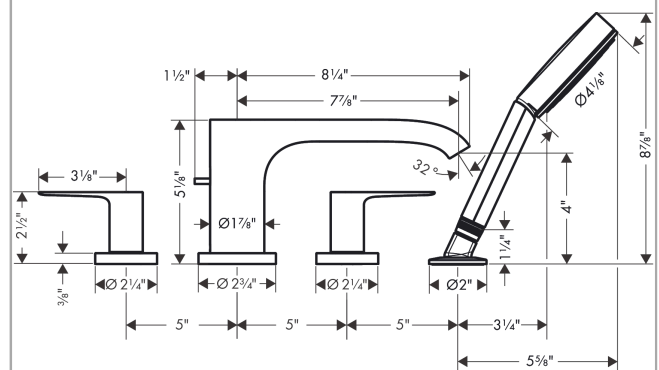

Vivenis
4-Hole Roman Tub Set Trim with 1.8 GPM Handshower
 Finish: **matte black** Part no. : **75443671**

Description

Features

- Consists of: 4-Hole Roman Tub Set Trim, Handshower, Handshower holder
- Spray type mixer: WaterfallStream
- Spray type hand shower: PowderRain
- Maximum pull-out length of hand shower: 55 inches
- Flow rate of hand shower at 3 bar: 1.75 GPM (6.6 L/Min)
- Ceramic valves hot/cold 90°

Item details

List Price \$ 1,801.00

Technology

Design awards

Compliance / Sustainability

Product image

Scale drawing

Vivenis
4-Hole Roman Tub Set Trim with 1.8 GPM Handshower
 Finish: **matte black** Part no. : **75443671**

Exploded drawing

Year of production: >11/21

Vivenis

4-Hole Roman Tub Set Trim with 1.8 GPM Handshower

Finish: **matte black** Part no. : **75443671**

Spare parts list

Year of production: >11/21

Pos.	Description	Part no.	Price	PU
1	spout cpl.	94312670	-	1
2	diverter knob	98707670	-	1
3	hollow set screw M6x6	97660000	-	1
4	O-ring 41x1,5	98168000	-	1
5	aerator cpl.	93916000	-	1
6	selector assy	93589000	-	1
7	O-Ring 14x2,5	98189000	-	1
8	O-Ring 23x2,5	98183000	-	1
9	O-Ring 22x2	98185000	-	1
10	O-ring 9x2,5	98217000	-	1
11	handle for hot water	94310670	-	1
12	handle for cold water	94311670	-	1
13	handle fixing set	94184000	-	1
14	escutcheon for spout	93978670	-	1
15	escutcheon for handle	93976670	-	1
16	handshower	24112671	-	1
17	filter	92672000	-	1
18	seal	98058000	-	1
19	shower holder	28071670	-	1
20	set of non return valves DW 15	94074000	-	1
21	escutcheon Ø 52 mm	97159670	-	1