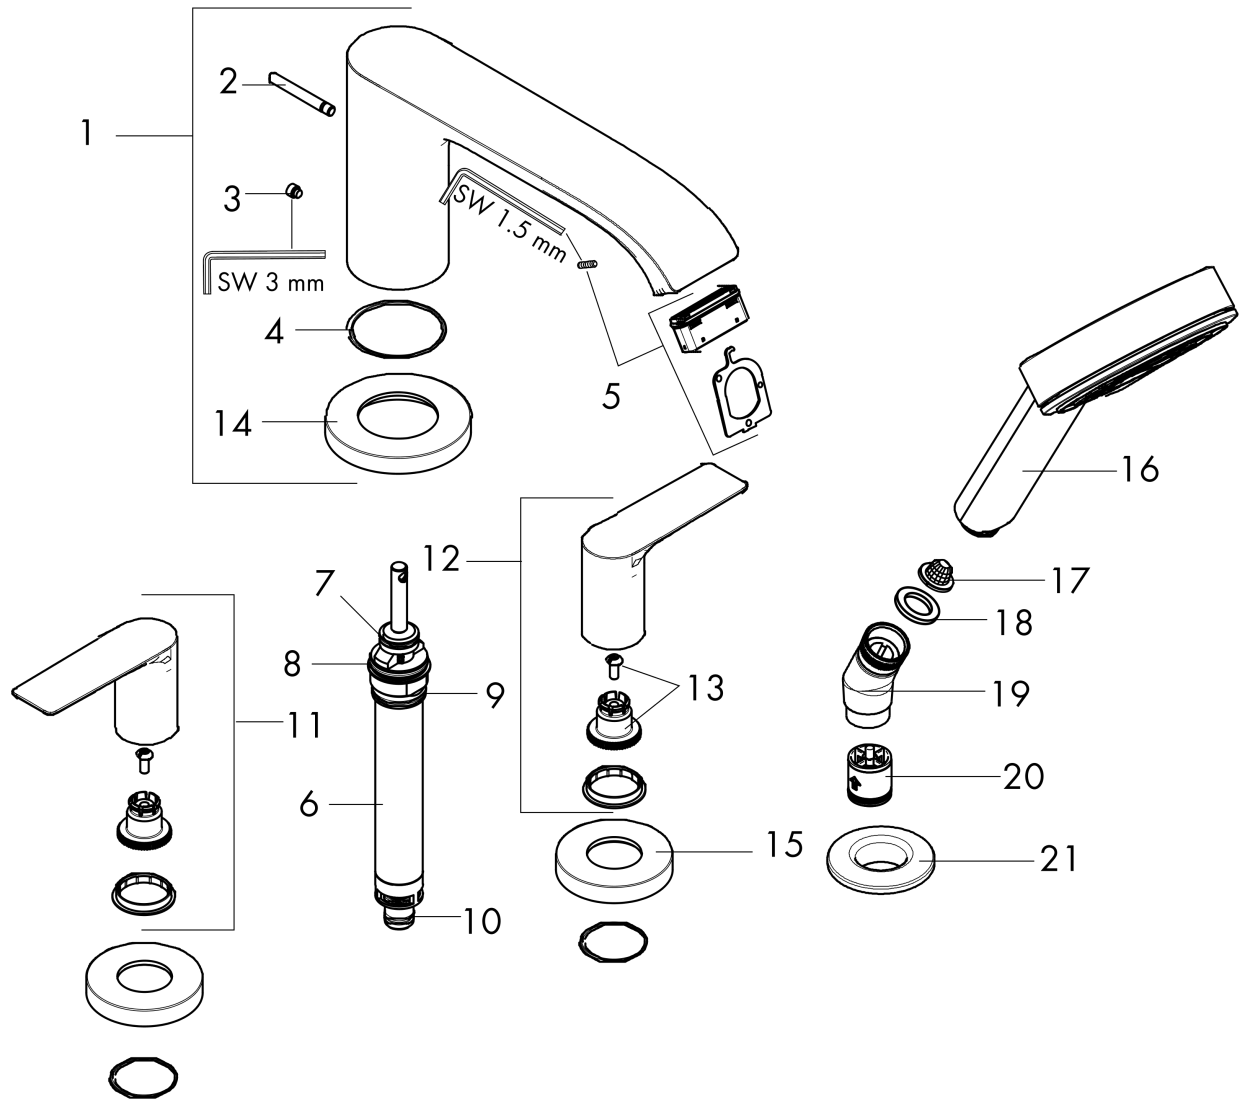

Vivenis
4-Hole Roman Tub Set Trim with 1.8 GPM Handshower
 Finish: **matte black** Part no. : **75443671**

Description

Features

- Consists of: 4-Hole Roman Tub Set Trim, Handshower, Handshower holder
- Spray type mixer: WaterfallStream
- Spray type hand shower: PowderRain
- Maximum pull-out length of hand shower: 55 inches
- Flow rate of hand shower at 3 bar: 1.75 GPM (6.6 L/Min)
- Ceramic valves hot/cold 90°

Item details

List Price \$ 1,801.00

Technology

Design awards

Compliance / Sustainability

Product image

Scale drawing

Vivenis
4-Hole Roman Tub Set Trim with 1.8 GPM Handshower
 Finish: **matte black** Part no. : **75443671**

Exploded drawing

Year of production: >11/21

Vivenis

4-Hole Roman Tub Set Trim with 1.8 GPM Handshower

Finish: **matte black** Part no. : **75443671**

Spare parts list

Year of production: >11/21

Pos.	Description	Part no.	Price	PU
1	spout cpl.	94312670	-	1
2	diverter knob	98707670	-	1
3	hollow set screw M6x6	97660000	-	1
4	O-ring 41x1,5	98168000	-	1
5	aerator cpl.	93916000	-	1
6	selector assy	93589000	-	1
7	O-Ring 14x2,5	98189000	-	1
8	O-Ring 23x2,5	98183000	-	1
9	O-Ring 22x2	98185000	-	1
10	O-ring 9x2,5	98217000	-	1
11	handle for hot water	94310670	-	1
12	handle for cold water	94311670	-	1
13	handle fixing set	94184000	-	1
14	escutcheon for spout	93978670	-	1
15	escutcheon for handle	93976670	-	1
16	handshower	24112671	-	1
17	filter	92672000	-	1
18	seal	98058000	-	1
19	shower holder	28071670	-	1
20	set of non return valves DW 15	94074000	-	1
21	escutcheon Ø 52 mm	97159670	-	1