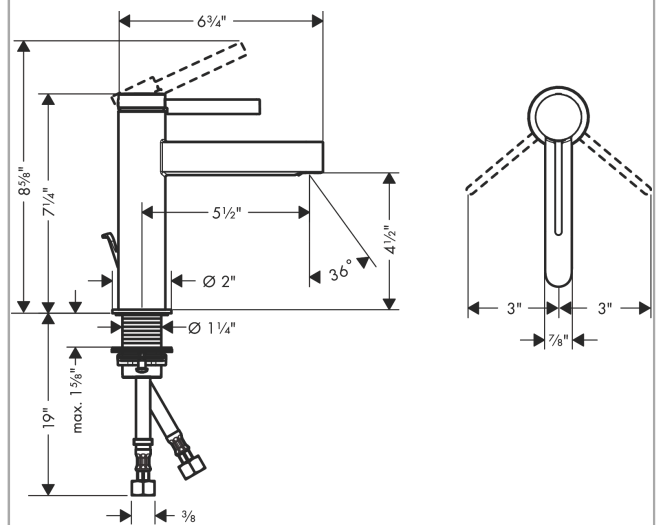

**Finoris**  
**Single-Hole Faucet 110 with Pop-Up Drain, 1.2 GPM**  
 Finish: **chrome** Part no. : **76020001**

**Description**

**Features**

- Consists of: Single-handle faucet, Pop-up assembly
- Handle variant: Lever
- Spray modes: Laminar spray
- Max. flow: 1.2 GPM (4.5 L/Min)
- Ceramic cartridge
- Includes pop-up drain

**Finoris**  
**Single-Hole Faucet 110 with Pop-Up Drain, 1.2 GPM**  
 Finish: **chrome** Part no. : **76020001**

Exploded drawing

Year of production: >12/21

**Finoris**  
**Single-Hole Faucet 110 with Pop-Up Drain, 1.2 GPM**  
 Finish: **chrome** Part no. : **76020001**

## Spare parts list

Year of production: >12/21

Pos.	Description	Part no.	Price	PU
1	handle	94266000	-	1
2	screw cover	93735460	-	1
3	hollow set screw M5x5	98446000	-	1
4	flange	93737000	-	1
5	nut	92926000	-	1
6	O-ring 30x1,5	98433000	-	1
7	O-ring 29x2	98391000	-	1
8	O-ring 25x1,5	98146000	-	1
9	cartridge, assy	93760000	-	1
10	seal	93383000	-	1
11	adapter for cartridge	98866000	-	1
12	spray former	93973000	-	1
13	special tool	98987000	-	1
14	escutcheon	94265000	-	1
15	flat seal	98749000	-	1
16	fixing set (Ø 32)	13961000	-	1
17	lever collar	97548000	-	1
18	pull rod	96657000	-	1
19	connection hose 23½" M8x0,75 3/8"	96556001	-	1
20	O-ring 6,6x1,6	93019000	-	1
a	lever arm 340mm (ball-Ø12mm)	96324000	-	1