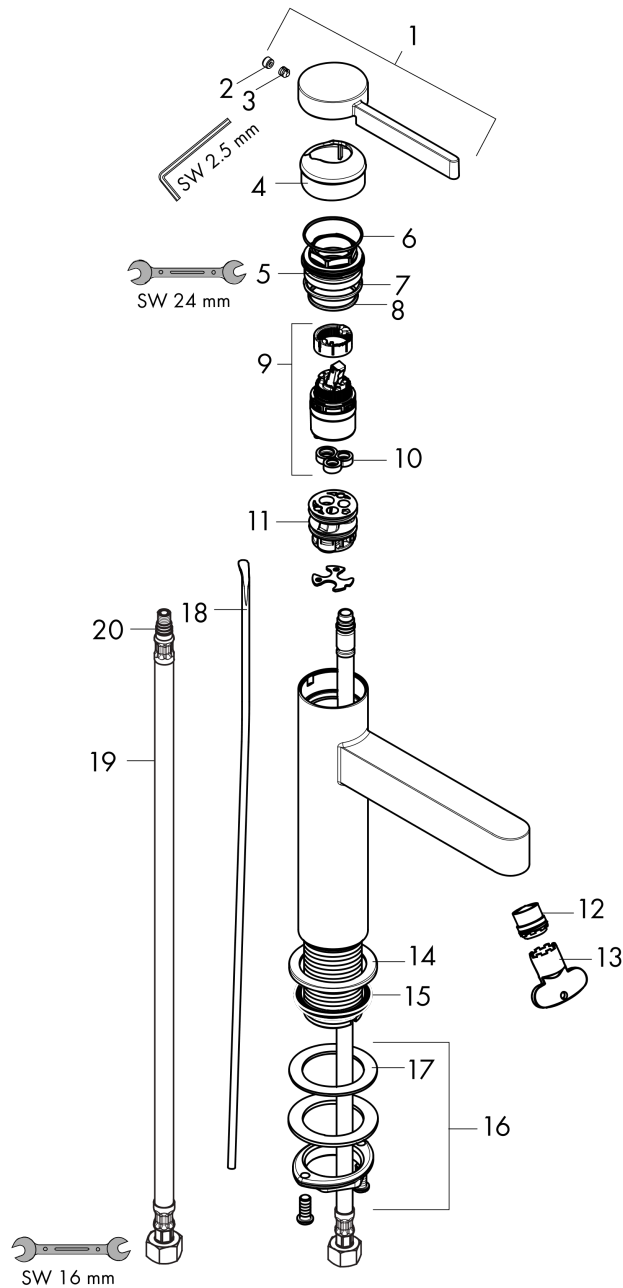

**Finoris**  
**Single-Hole Faucet 110 with Pop-Up Drain, 1.2 GPM**  
 Finish: **chrome** Part no. : **76020001**

**Description**

**Features**

- Consists of: Single-handle faucet, Pop-up assembly
- Handle variant: Lever
- Spray modes: Laminar spray
- Max. flow: 1.2 GPM (4.5 L/Min)
- Ceramic cartridge
- Includes pop-up drain

**Finoris**  
**Single-Hole Faucet 110 with Pop-Up Drain, 1.2 GPM**  
 Finish: **chrome** Part no. : **76020001**

Exploded drawing

Year of production: >12/21

**Finoris**  
**Single-Hole Faucet 110 with Pop-Up Drain, 1.2 GPM**  
 Finish: **chrome** Part no. : **76020001**

## Spare parts list

Year of production: >12/21

Pos.	Description	Part no.	Price	PU
1	handle	94266000	-	1
2	screw cover	93735460	-	1
3	hollow set screw M5x5	98446000	-	1
4	flange	93737000	-	1
5	nut	92926000	-	1
6	O-ring 30x1,5	98433000	-	1
7	O-ring 29x2	98391000	-	1
8	O-ring 25x1,5	98146000	-	1
9	cartridge, assy	93760000	-	1
10	seal	93383000	-	1
11	adapter for cartridge	98866000	-	1
12	spray former	93973000	-	1
13	special tool	98987000	-	1
14	escutcheon	94265000	-	1
15	flat seal	98749000	-	1
16	fixing set (Ø 32)	13961000	-	1
17	lever collar	97548000	-	1
18	pull rod	96657000	-	1
19	connection hose 23½" M8x0,75 3/8"	96556001	-	1
20	O-ring 6,6x1,6	93019000	-	1
a	lever arm 340mm (ball-Ø12mm)	96324000	-	1