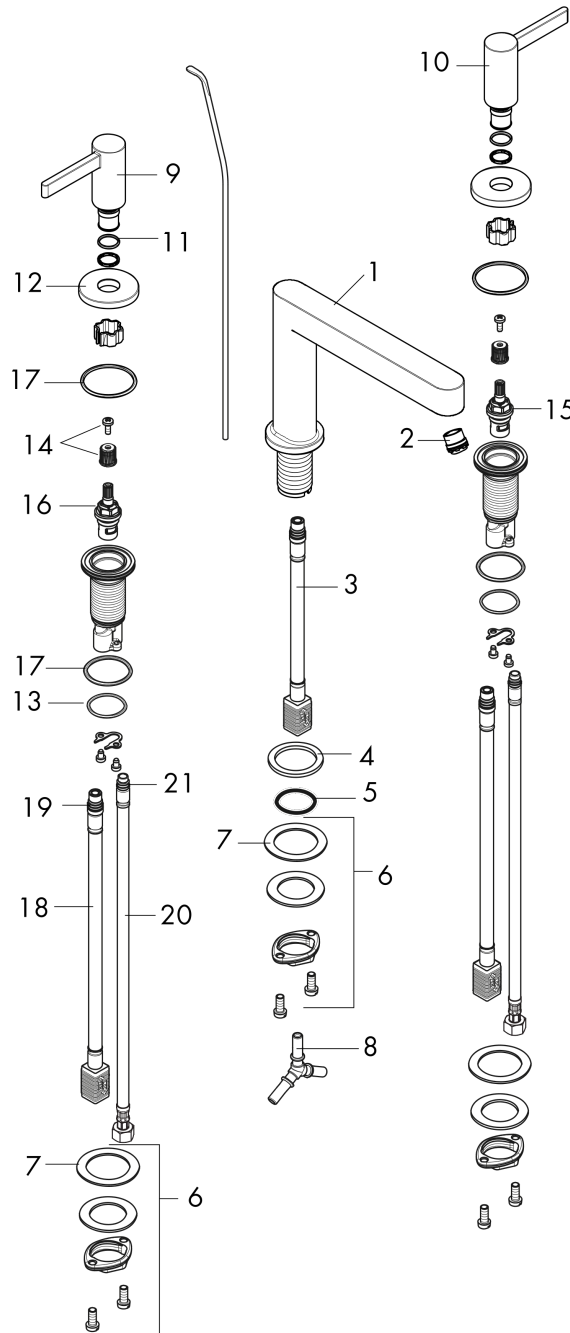

**Finoris**  
**Widespread Faucet 110 with Pop-Up Drain, 1.2 GPM**  
 Finish: **chrome** Part no. : **76033001**

Exploded drawing

Year of production: >11/21

## Finoris

**Widespread Faucet 110 with Pop-Up Drain, 1.2 GPM**

Finish: **chrome** Part no. : **76033001**

### Spare parts list

Year of production: >11/21

Pos.	Description	Part no.	Price	PU
2	spray former	93973000	-	1
3	null	92913000	-	1
4	flat seal	98749000	-	1
5	O-ring 26x4	92191000	-	1
6	null	92909000	-	1
7	lever collar	97548000	-	1
8	hose connection angel	92905000	-	1
9	handle for hot water	93969000	-	1
10	handle for cold water	93970000	-	1
11	O-Ring 14x1,5	98201000	-	1
12	escutcheon for handle	92956000	-	1
13	O-ring 26x2,5	98216000	-	1
14	handle fixing set	98932000	-	1
15	shut off unit right closing	98817000	-	1
16	shut off unit left closing	95366000	-	1
17	null	92907000	-	1
18	null	92914000	-	1
19	O-ring 8x1,75	97827000	-	1
20	connection hose 18½" M8x0,75 3/8"	96321001	-	1
21	O-ring 7x1,5	98422000	-	1
a	pop up waste	88509000	-	1
b	pull rod	96657000	-	1