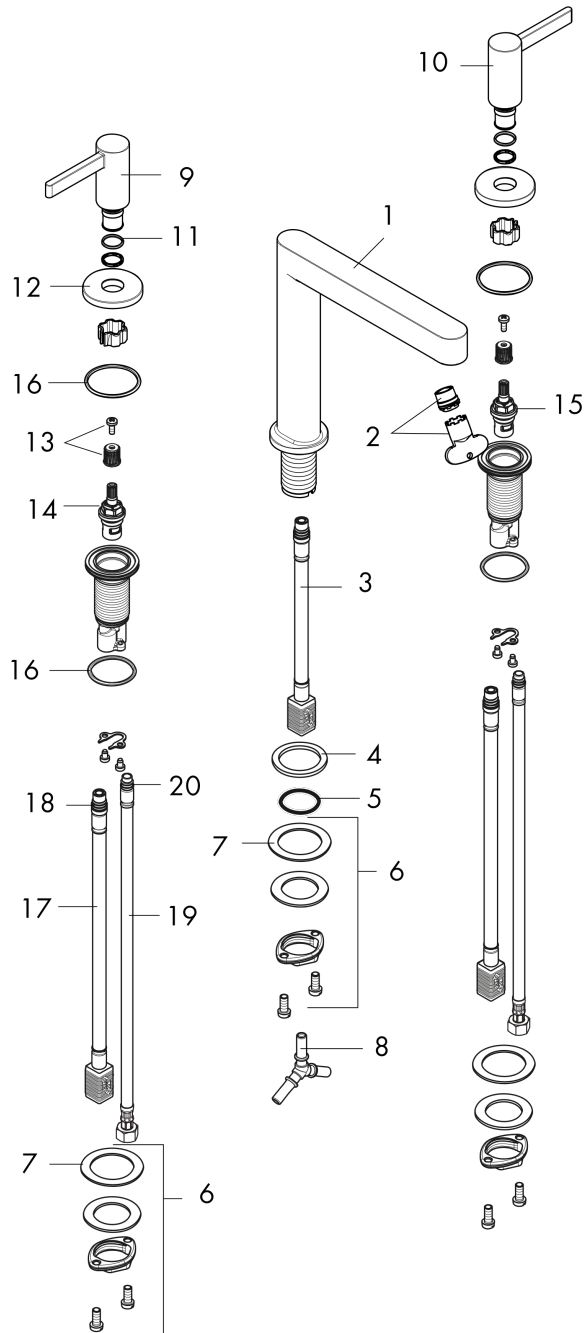

Finoris
Widespread Faucet 160, 1.2 GPM, Without Pop-up Drain
 Finish: **chrome** Part no. : **76034001**

Exploded drawing

Year of production: >11/21

Finoris
Widespread Faucet 160, 1.2 GPM, Without Pop-up Drain
 Finish: **chrome** Part no. : **76034001**

Spare parts list

Year of production: >11/21

Pos.	Description	Part no.	Price	PU
1	spout cpl.	93972000	-	1
2	spray former	93973000	-	1
3	null	92913000	-	1
4	flat seal	98749000	-	1
5	O-ring 26x4	92191000	-	1
6	null	92909000	-	1
7	lever collar	97548000	-	1
8	hose connection angel	92905000	-	1
9	handle for hot water	93969000	-	1
10	handle for cold water	93970000	-	1
11	O-Ring 14x1,5	98201000	-	1
12	escutcheon for handle	92956000	-	1
13	handle fixing set	98932000	-	1
14	shut off unit right closing	98817000	-	1
15	shut off unit left closing	95366000	-	1
16	null	92907000	-	1
17	null	92914000	-	1
18	O-ring 8x1,75	97827000	-	1
19	connection hose 18½" M8x0,75 3/8"	96321001	-	1
20	O-ring 7x1,5	98422000	-	1