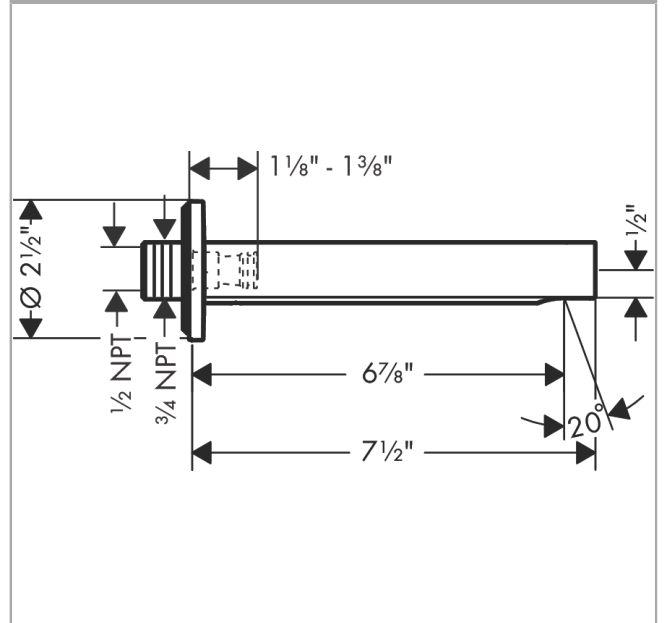

**Finoris
Tub Spout**

Finish: **chrome** Part no. : **76410001**

Description

Features

- Includes: bath tub filler, Escutcheon, Assembly instructions, 1/2" female and 3/4" male adaptor

Item details

List Price \$ 398.00

Technology

Design awards

reddot winner 2021

Compliance / Sustainability

Product image

Scale drawing

**Finoris
Tub Spout**

Finish: **chrome** Part no. : **76410001**

Exploded drawing

Year of production: >11/21

**Finoris
Tub Spout**

Finish: **chrome** Part no. : **76410001**

Spare parts list

Year of production: >11/21

Pos.	Description	Part no.	Price	PU
1	connecting thread	95658001	-	1
2	O-ring 13x2	98128000	-	1
3	escutcheon Ø 65 mm	92754000	-	1
4	seal	97530000	-	1
5	hollow set screw M5x8	92851000	-	1
6	aerator M24x1 (38 l/min)	93965000	-	1