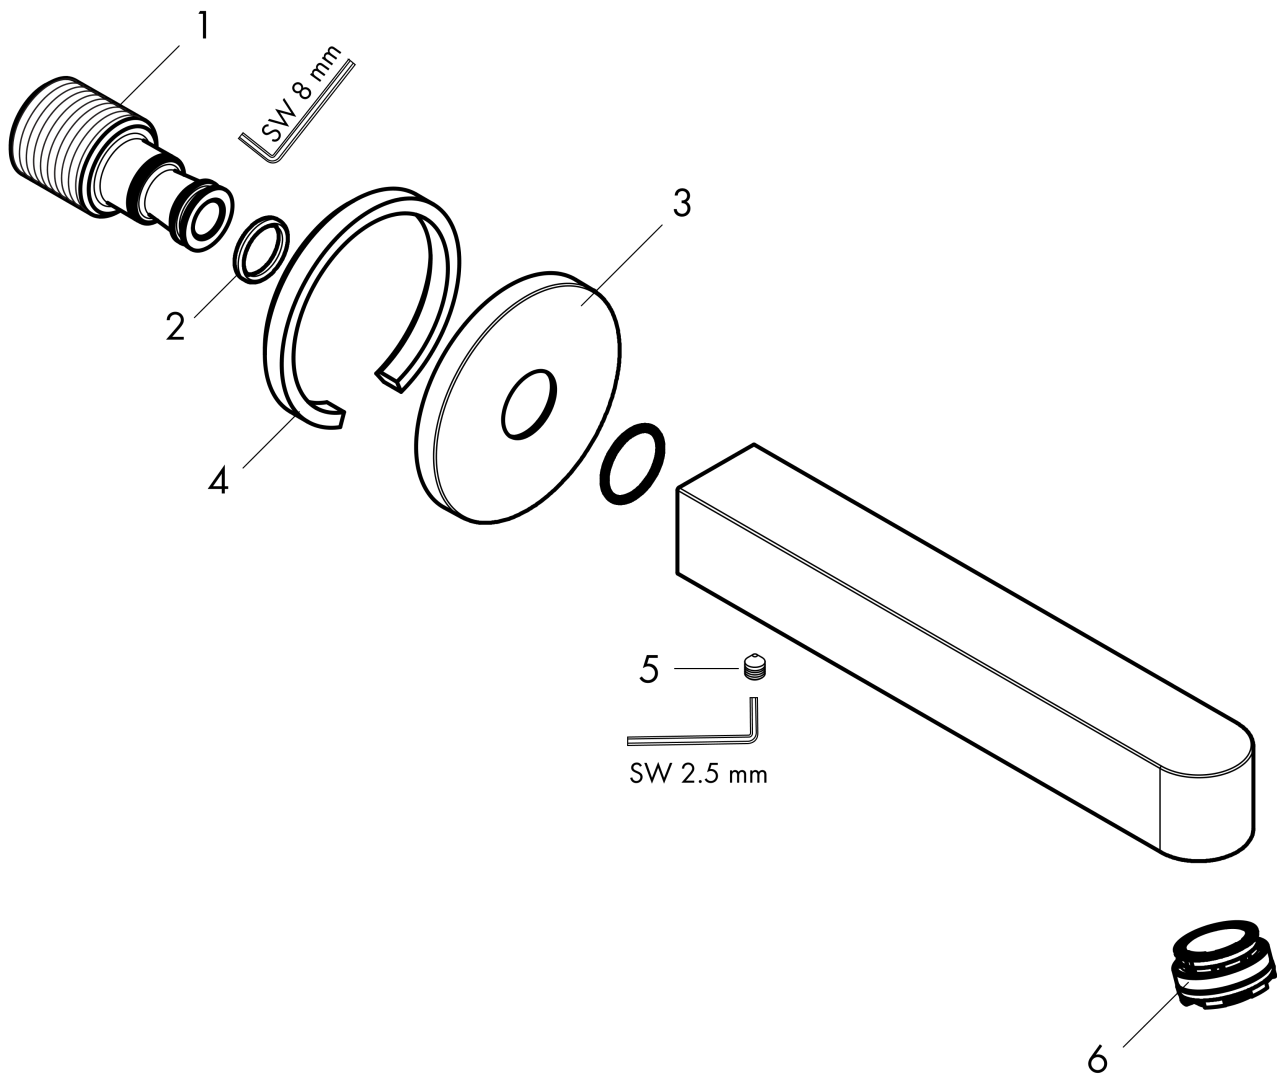

**Finoris
Tub Spout**

Finish: **chrome** Part no. : **76410001**

Description

Features

- Includes: bath tub filler, Escutcheon, Assembly instructions, 1/2" female and 3/4" male adaptor

Item details

List Price \$ 398.00

Technology

Design awards

reddot winner 2021

Compliance / Sustainability

Product image

Scale drawing

**Finoris
Tub Spout**

Finish: **chrome** Part no. : **76410001**

Exploded drawing

Year of production: >11/21

**Finoris
Tub Spout**

Finish: **chrome** Part no. : **76410001**

Spare parts list

Year of production: >11/21

Pos.	Description	Part no.	Price	PU
1	connecting thread	95658001	-	1
2	O-ring 13x2	98128000	-	1
3	escutcheon Ø 65 mm	92754000	-	1
4	seal	97530000	-	1
5	hollow set screw M5x8	92851000	-	1
6	aerator M24x1 (38 l/min)	93965000	-	1